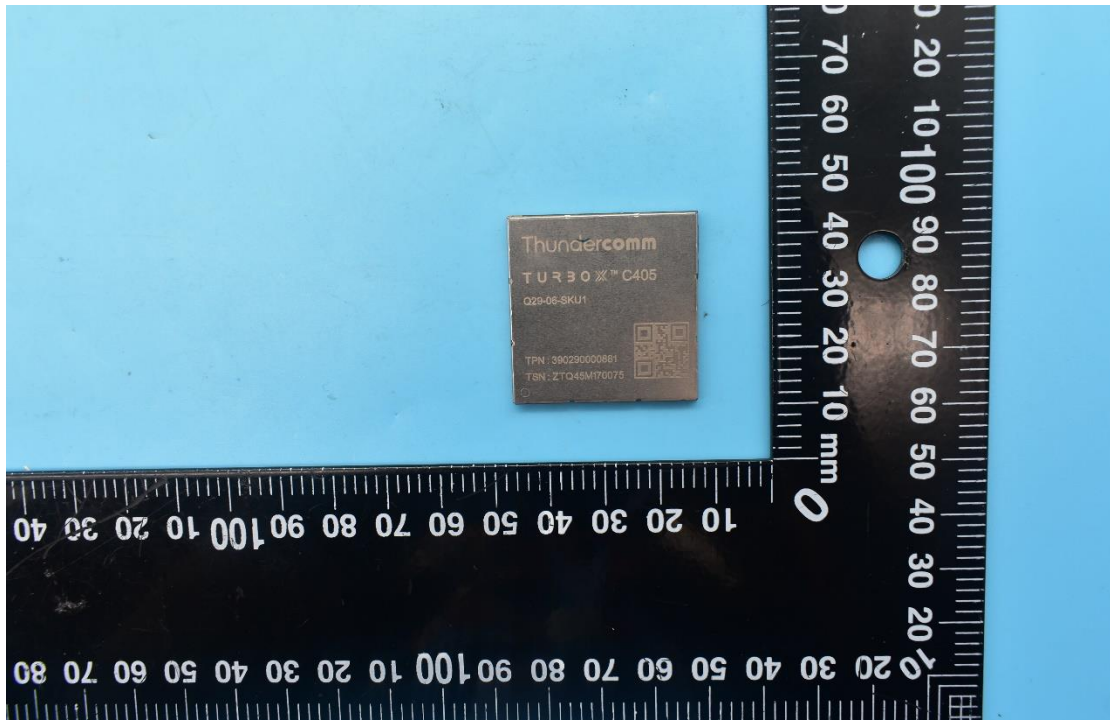

FCC ID:20AHHTURBOXC405-D, MODEL NAME:TurboX C405

IC:23465-TURBOXC400

External Photos

1. EUT front view

2. EUT rear view