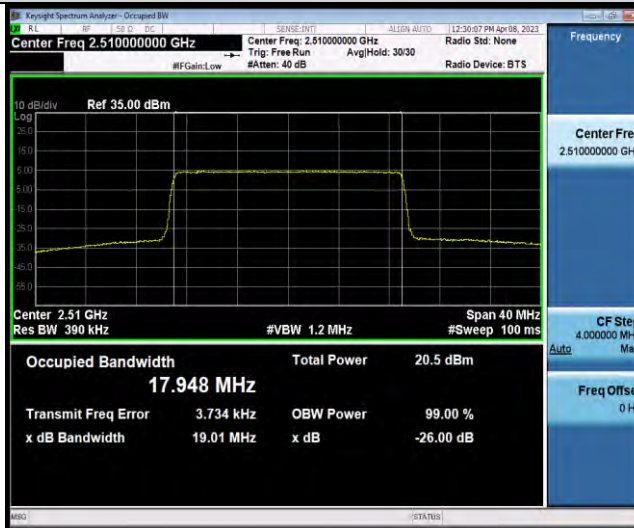

Test Report No.: W7L-P23030025RF06

Band7-20MHz-16QAM-20850-100RB#0

Band7-20MHz-16QAM-21100-100RB#0

Band7-20MHz-16QAM-21350-100RB#0

BUREAU VERITAS

Test Report No.: W7L-P23030025RF06

Band7-20MHz-64QAM-20850-100RB#0