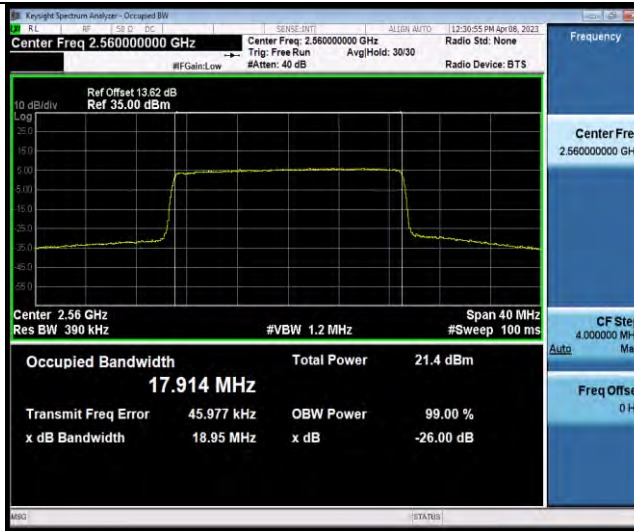

Test Report No.: W7L-P23030025RF06

Band7-20MHz-16QAM-20850-100RB#0

Band7-20MHz-16QAM-21100-100RB#0

Band7-20MHz-16QAM-21350-100RB#0

BUREAU VERITAS

Test Report No.: W7L-P23030025RF06

Band7-20MHz-64QAM-20850-100RB#0