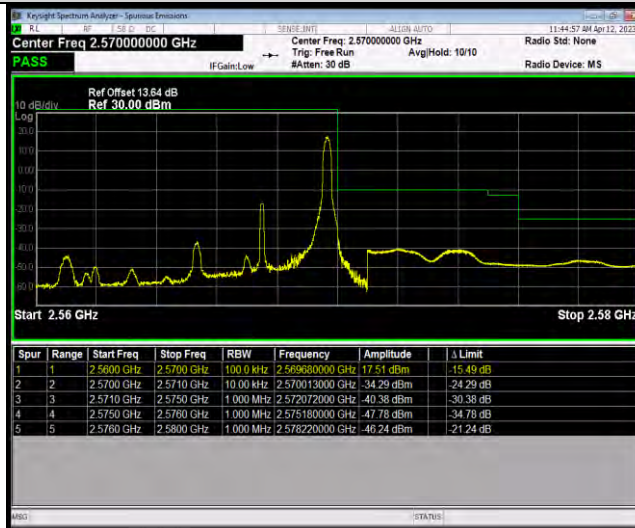

Band7-5MHz-16QAM-21425-25RB#0