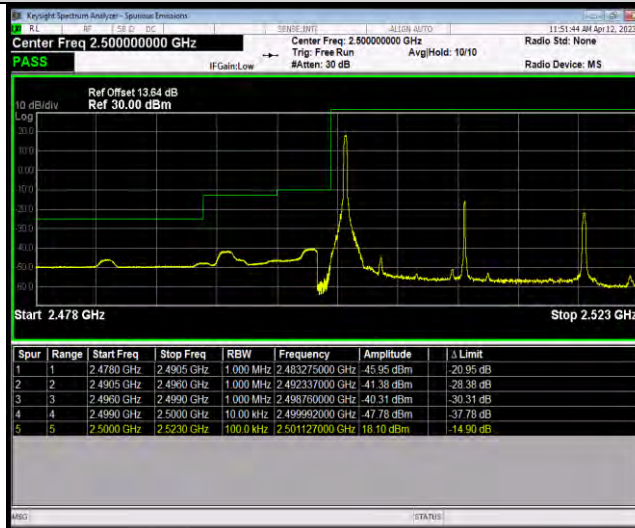

Band7-15MHz-64QAM-21375-1RB#74

Band7-15MHz-64QAM-21375-75RB#0

BUREAU VERITAS

Test Report No.: W7L-P23030025RF06

Band7-20MHz-QPSK-20850-1RB#0

Band7-20MHz-QPSK-20850-100RB#0

Band7-20MHz-QPSK-21350-1RB#99

BUREAU VERITAS