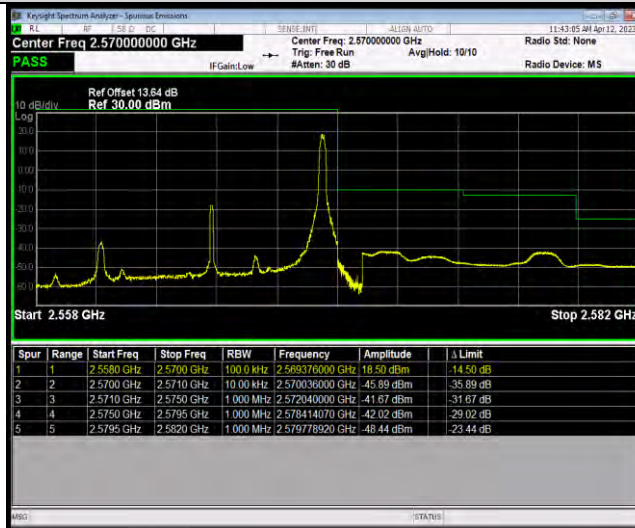

Band7-10MHz-16QAM-20800-1RB#0

Band7-10MHz-16QAM-20800-50RB#0

BUREAU VERITAS

Test Report No.: W7L-P23030025RF06

Band7-10MHz-16QAM-21400-1RB#49

Band7-10MHz-16QAM-21400-50RB#0

Band7-10MHz-64QAM-20800-1RB#0

BUREAU VERITAS