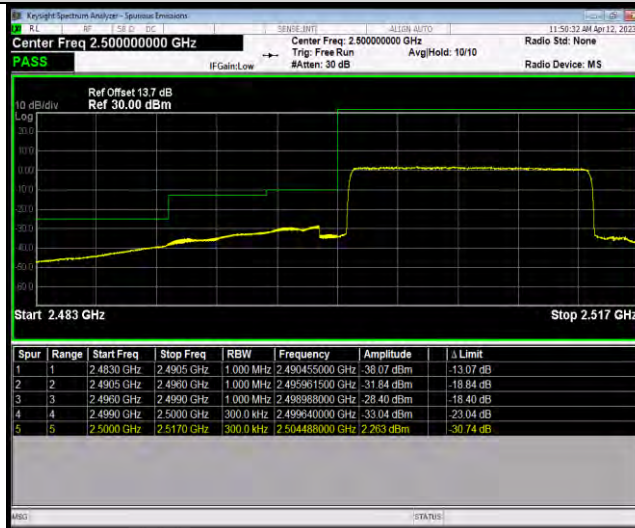

Test Report No.: W7L-P23030025RF06

Band7-15MHz-16QAM-21375-1RB#74

Band7-15MHz-16QAM-21375-75RB#0

Band7-15MHz-64QAM-20825-1RB#0

BUREAU VERITAS

Test Report No.: W7L-P23030025RF06

Band7-15MHz-64QAM-20825-75RB#0