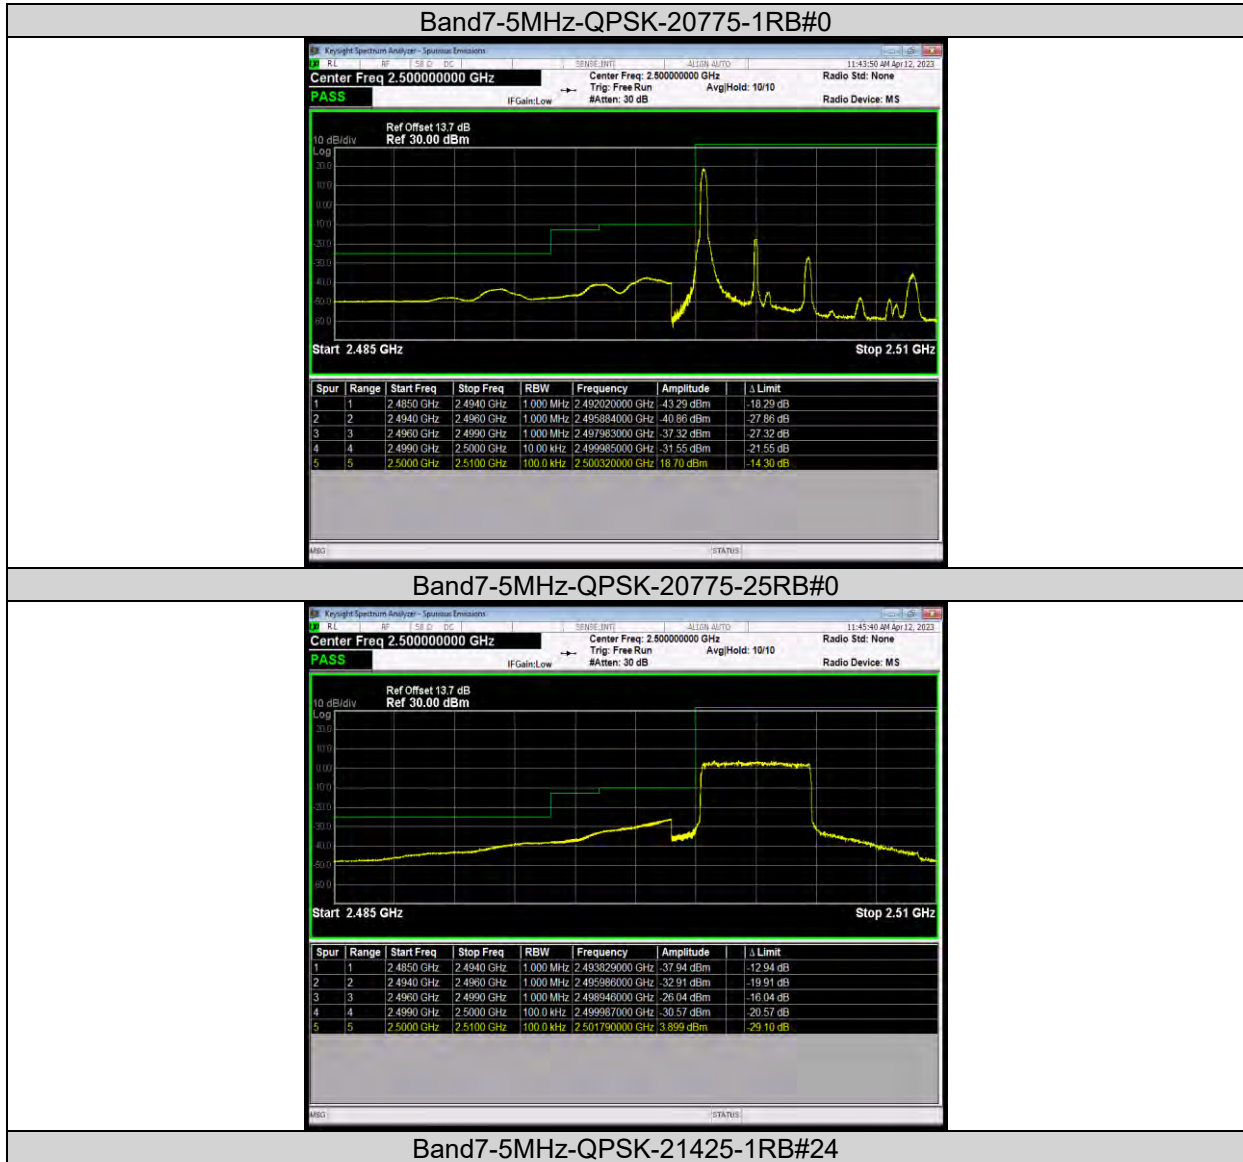

**BUREAU
VERITAS**

Test Report No.: W7L-P23030025RF06

Band7	20MHz	64QAM	20850	1RB#0	-46.83,-43.30,-41.33,-46.91	PASS
Band7	20MHz	64QAM	20850	100RB#0	-37.97,-32.82,-31.40,-33.23	PASS
Band7	20MHz	64QAM	21350	1RB#99	-48.79,-41.99,-44.38,-49.19	PASS
Band7	20MHz	64QAM	21350	100RB#0	-32.29,-30.43,-33.30,-42.67	PASS

Test Graphs