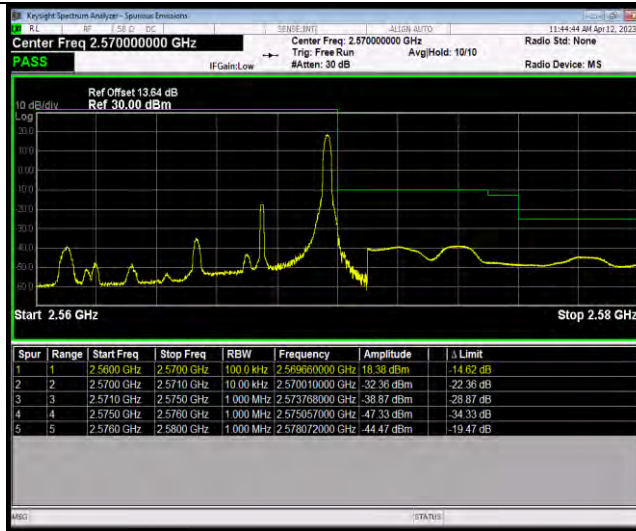

BUREAU VERITAS

Test Report No.: W7L-P23030025RF06

Band7-5MHz-QPSK-21425-25RB#0