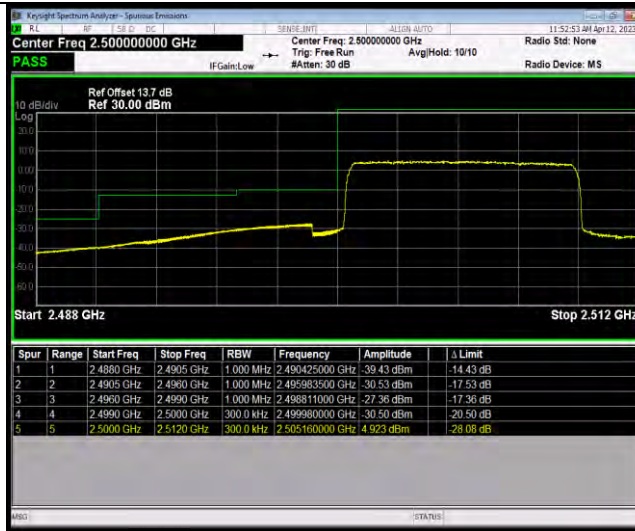

Band7-10MHz-16QAM-20800-1RB#0

Band7-10MHz-16QAM-20800-50RB#0

BUREAU VERITAS

Test Report No.: W7L-P23030025RF06

Band7-10MHz-16QAM-21400-1RB#49

Band7-10MHz-16QAM-21400-50RB#0

Band7-10MHz-64QAM-20800-1RB#0

BUREAU VERITAS