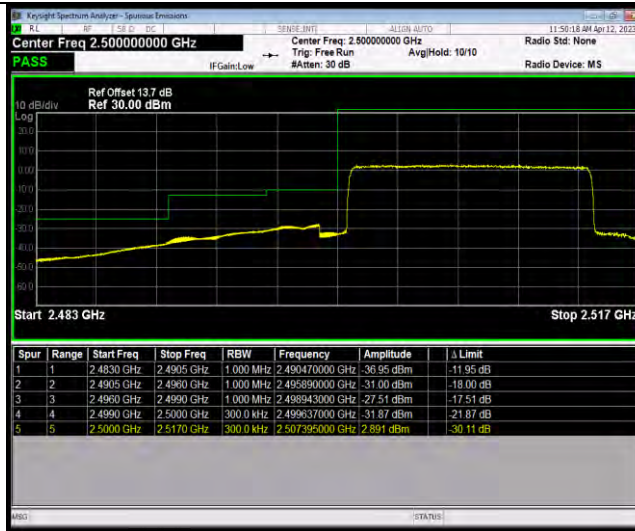

BUREAU VERITAS

Test Report No.: W7L-P23030025RF06

Band7-15MHz-16QAM-21375-1RB#74