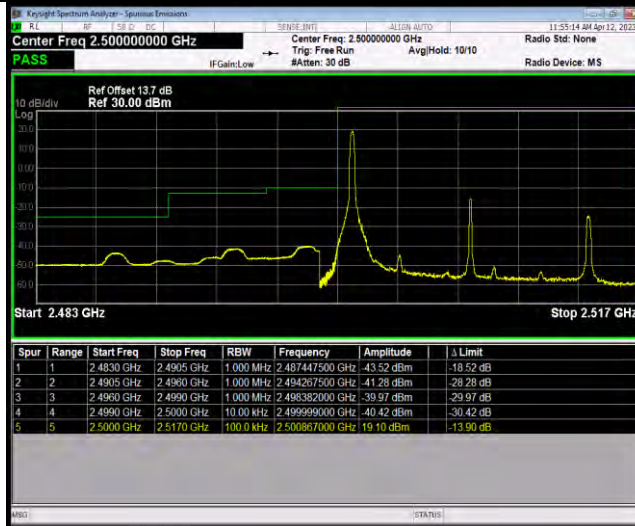

Test Report No.: W7L-P23030025RF06

Band7-10MHz-64QAM-20800-50RB#0

Band7-10MHz-64QAM-21400-1RB#49

Band7-10MHz-64QAM-21400-50RB#0

BUREAU VERITAS

Test Report No.: W7L-P23030025RF06

Band7-15MHz-QPSK-20825-1RB#0