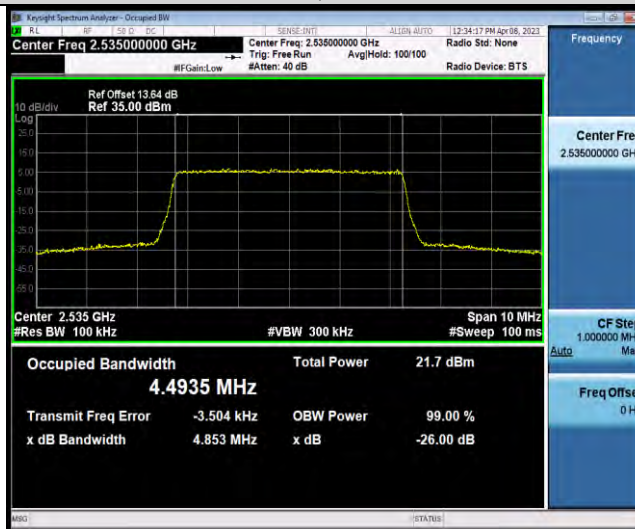

Band7-5MHz-64QAM-21425-25RB#0