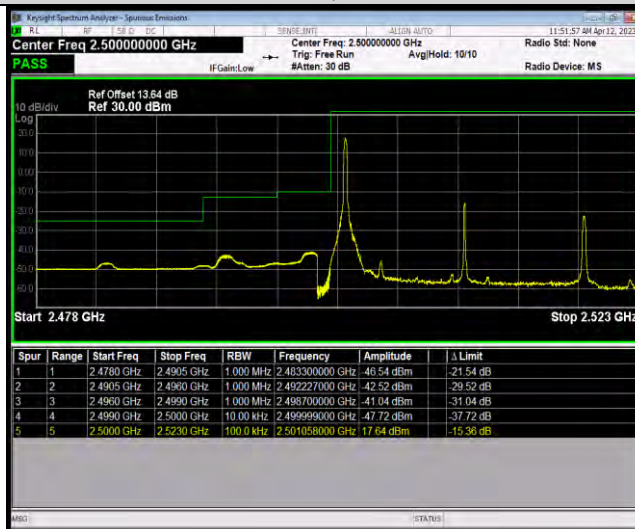

Band7-20MHz-16QAM-20850-100RB#0