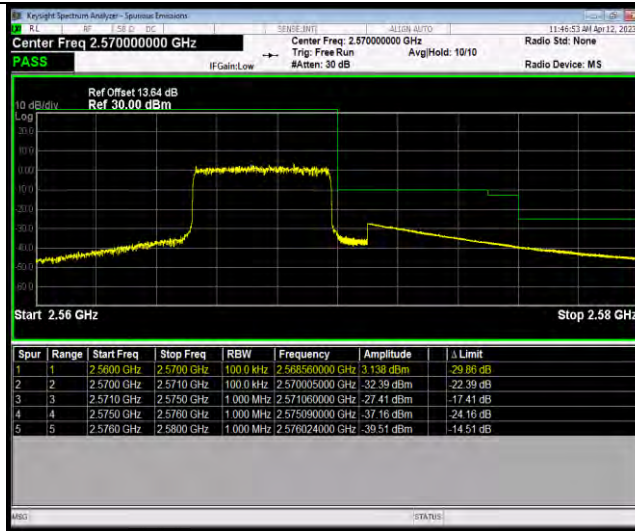

BUREAU VERITAS

Test Report No.: W7L-P23030025RF06

Band7-10MHz-QPSK-20800-1RB#0