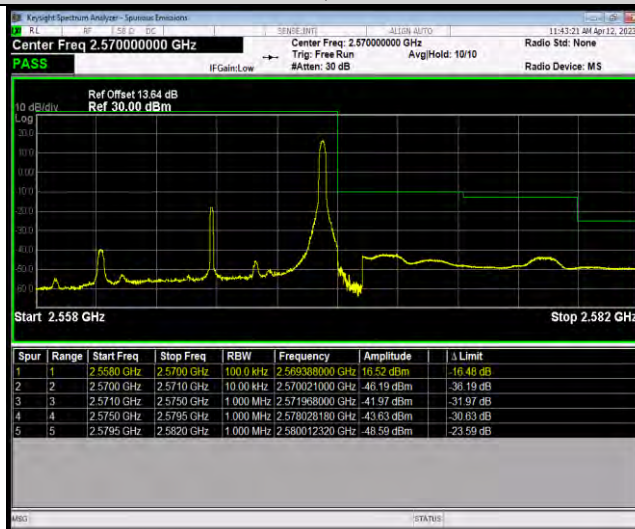

Band7-10MHz-64QAM-21400-50RB#0