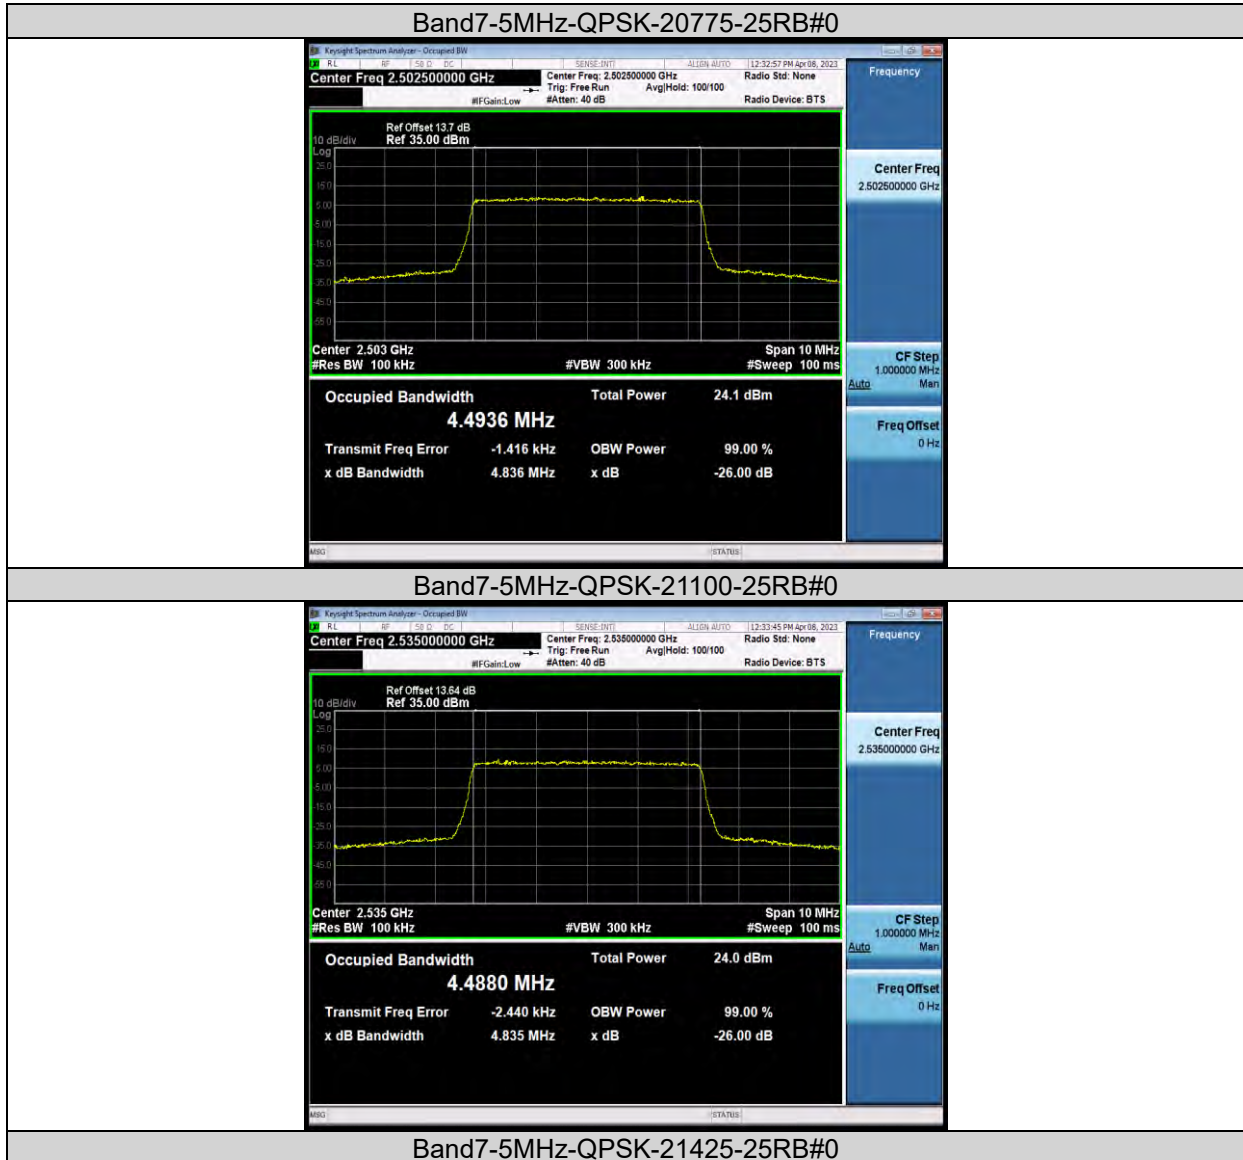

Test Report No.: W7L-P23030025RF06

Test Graphs

Test Report No.: W7L-P23030025RF06

Band7-5MHz-16QAM-20775-25RB#0

Band7-5MHz-16QAM-21100-25RB#0

Band7-5MHz-16QAM-21425-25RB#0

BUREAU VERITAS

Test Report No.: W7L-P23030025RF06