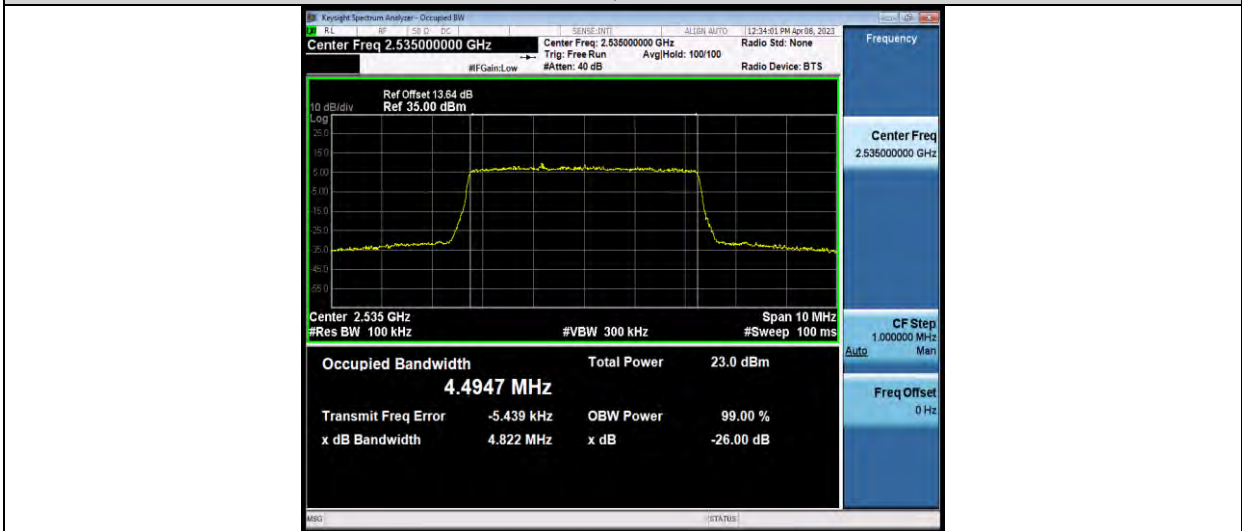

Test Report No.: W7L-P23030025RF06

Test Graphs

Test Report No.: W7L-P23030025RF06

Band7-5MHz-16QAM-20775-25RB#0

Band7-5MHz-16QAM-21100-25RB#0

Band7-5MHz-16QAM-21425-25RB#0

BUREAU VERITAS

Test Report No.: W7L-P23030025RF06