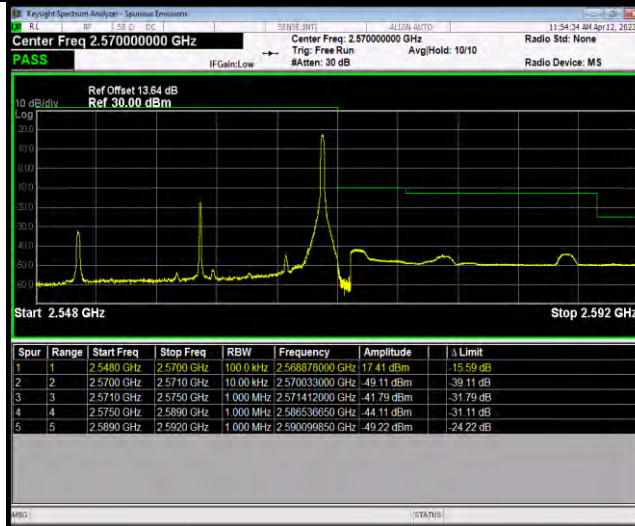

Test Report No.: W7L-P23030025RF06

Band7-20MHz-QPSK-21350-100RB#0

Band7-20MHz-16QAM-20850-1RB#0

Band7-20MHz-16QAM-20850-100RB#0

BUREAU VERITAS

Test Report No.: W7L-P23030025RF06

Band7-20MHz-16QAM-21350-1RB#99