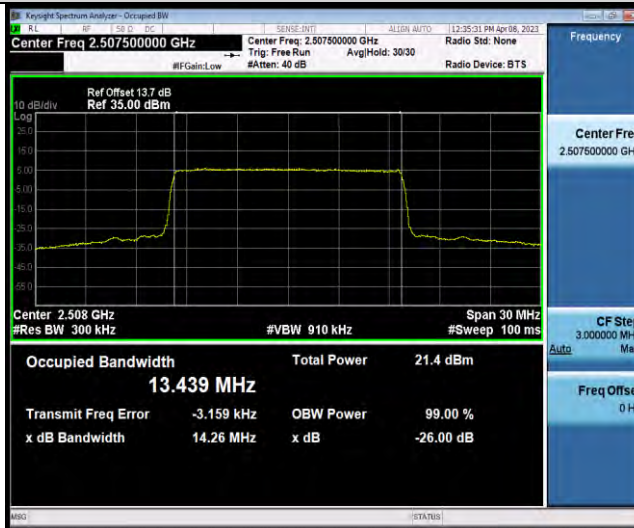

Band7-15MHz-16QAM-21100-75RB#0