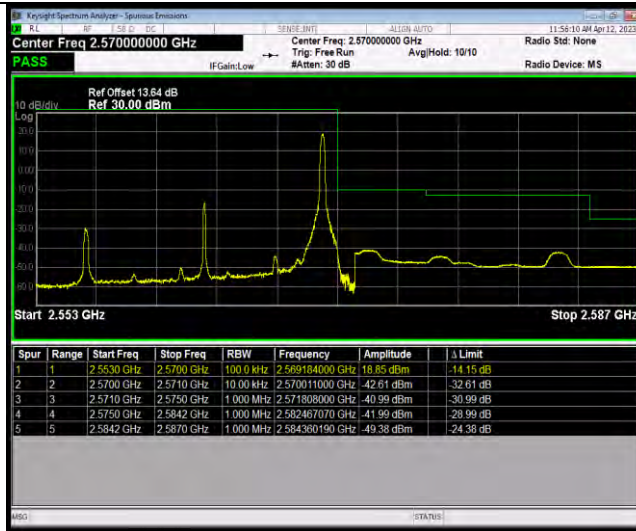

Band7-15MHz-QPSK-20825-75RB#0

Band7-15MHz-QPSK-21375-1RB#74

BUREAU VERITAS

Test Report No.: W7L-P23030025RF06

Band7-15MHz-QPSK-21375-75RB#0

Band7-15MHz-16QAM-20825-1RB#0

Band7-15MHz-16QAM-20825-75RB#0

BUREAU VERITAS