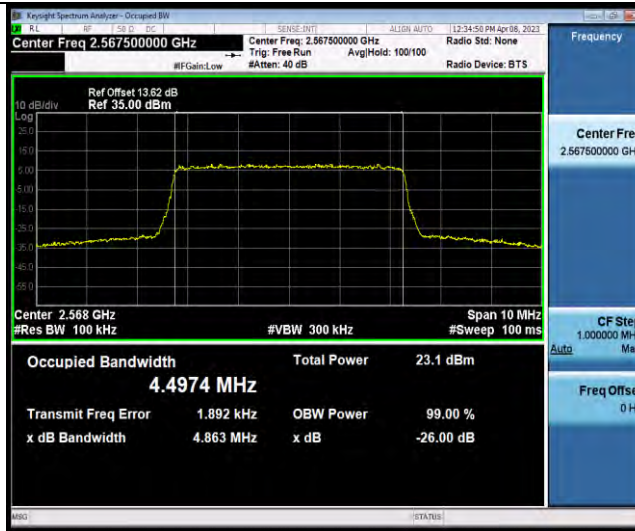

Test Report No.: W7L-P23030025RF06

Test Graphs

Test Report No.: W7L-P23030025RF06

Band7-5MHz-16QAM-20775-25RB#0

Band7-5MHz-16QAM-21100-25RB#0

Band7-5MHz-16QAM-21425-25RB#0

BUREAU VERITAS

Test Report No.: W7L-P23030025RF06