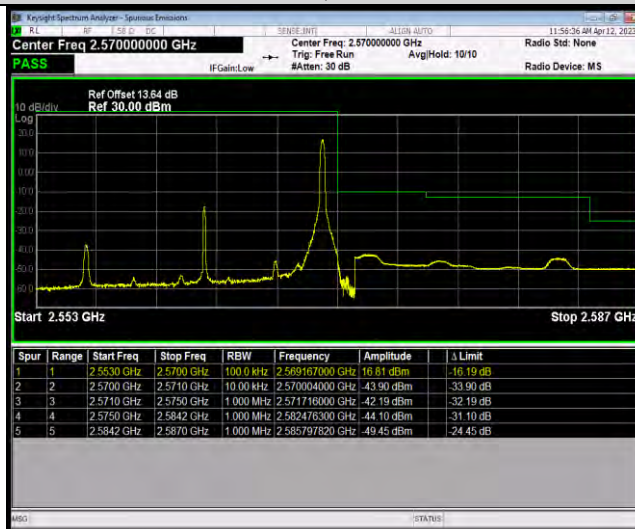

Band7-15MHz-64QAM-21375-75RB#0