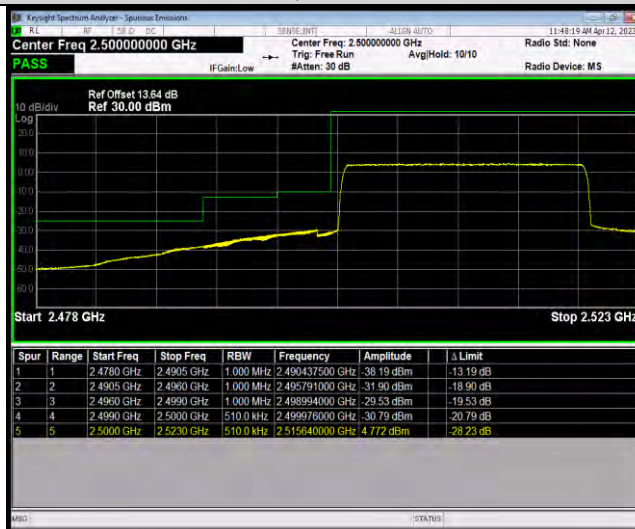

Band7-15MHz-64QAM-21375-1RB#74

Band7-15MHz-64QAM-21375-75RB#0

BUREAU VERITAS

Test Report No.: W7L-P23030025RF06

Band7-20MHz-QPSK-20850-1RB#0

Band7-20MHz-QPSK-20850-100RB#0

Band7-20MHz-QPSK-21350-1RB#99

BUREAU VERITAS