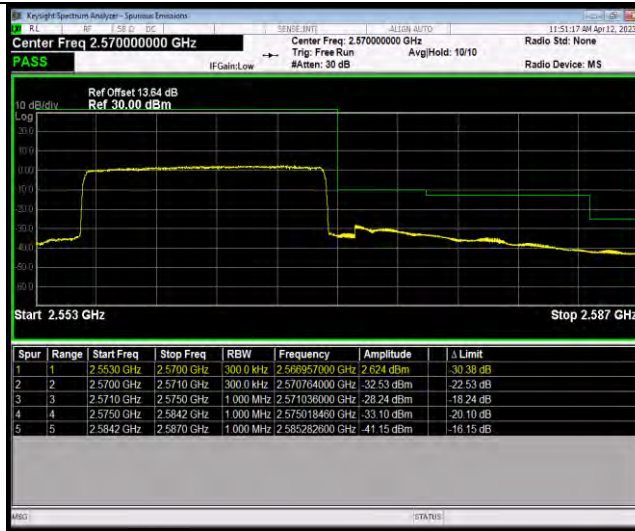

Band7-15MHz-64QAM-21375-1RB#74

Band7-15MHz-64QAM-21375-75RB#0

BUREAU VERITAS

Test Report No.: W7L-P23030025RF06

Band7-20MHz-QPSK-20850-1RB#0

Band7-20MHz-QPSK-20850-100RB#0

Band7-20MHz-QPSK-21350-1RB#99

BUREAU VERITAS