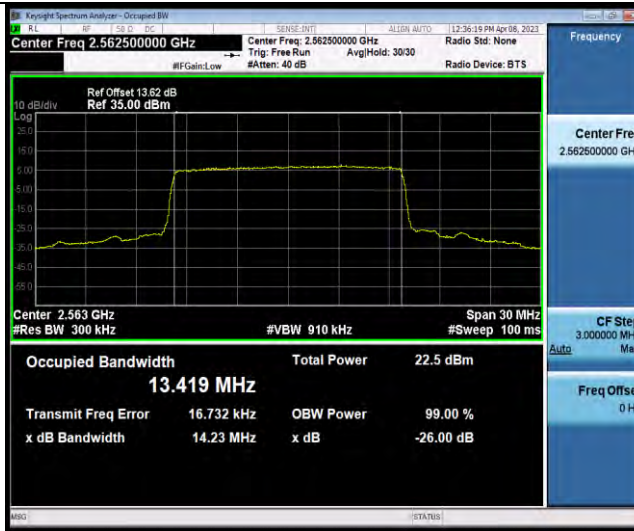

BUREAU VERITAS

Test Report No.: W7L-P23030025RF06

Band7-15MHz-16QAM-20825-75RB#0