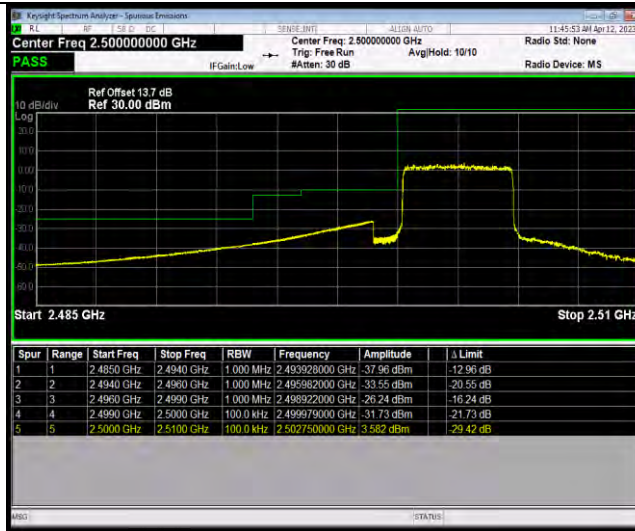

Test Graphs

BUREAU VERITAS

Test Report No.: W7L-P23030025RF06

Band7-5MHz-QPSK-21425-25RB#0

Band7-5MHz-16QAM-20775-1RB#0

Band7-5MHz-16QAM-20775-25RB#0

BUREAU VERITAS

Test Report No.: W7L-P23030025RF06