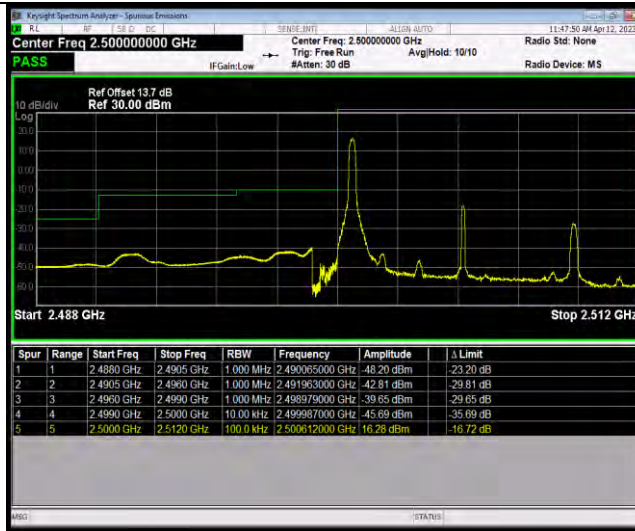

BUREAU VERITAS

Test Report No.: W7L-P23030025RF06

Band7-10MHz-64QAM-20800-50RB#0