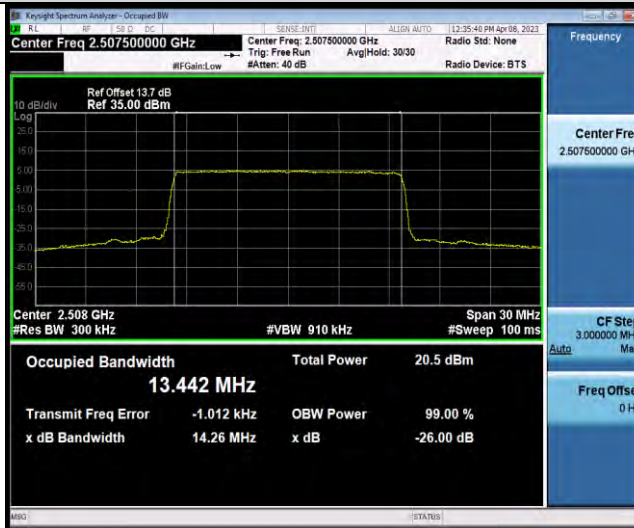

Test Report No.: W7L-P23030025RF06

Band7-15MHz-16QAM-20825-75RB#0

Band7-15MHz-16QAM-21100-75RB#0

Band7-15MHz-16QAM-21375-75RB#0

BUREAU VERITAS

Test Report No.: W7L-P23030025RF06

Band7-15MHz-64QAM-20825-75RB#0