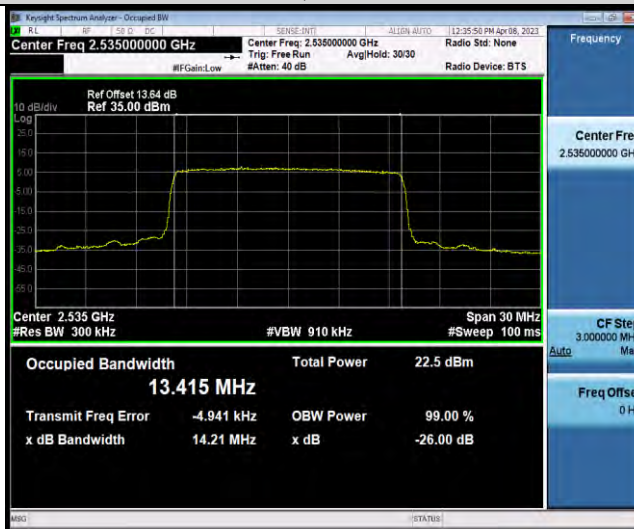

Band7-10MHz-64QAM-21100-50RB#0

Band7-10MHz-64QAM-21400-50RB#0

BUREAU VERITAS

Test Report No.: W7L-P23030025RF06

Band7-15MHz-QPSK-20825-75RB#0

Band7-15MHz-QPSK-21100-75RB#0

Band7-15MHz-QPSK-21375-75RB#0

BUREAU VERITAS