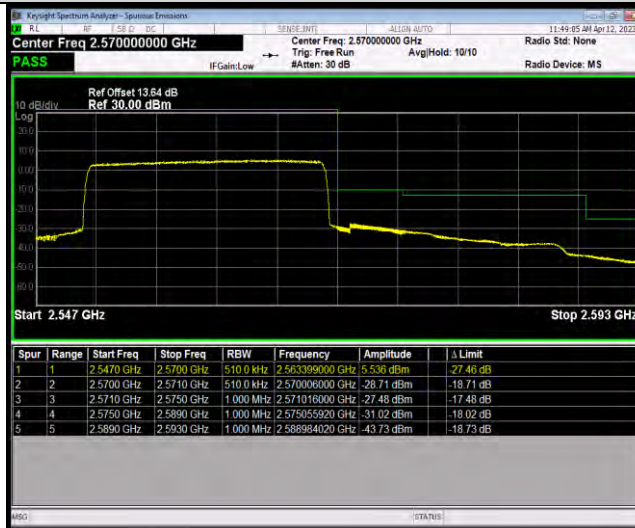

Band7-20MHz-16QAM-20850-1RB#0