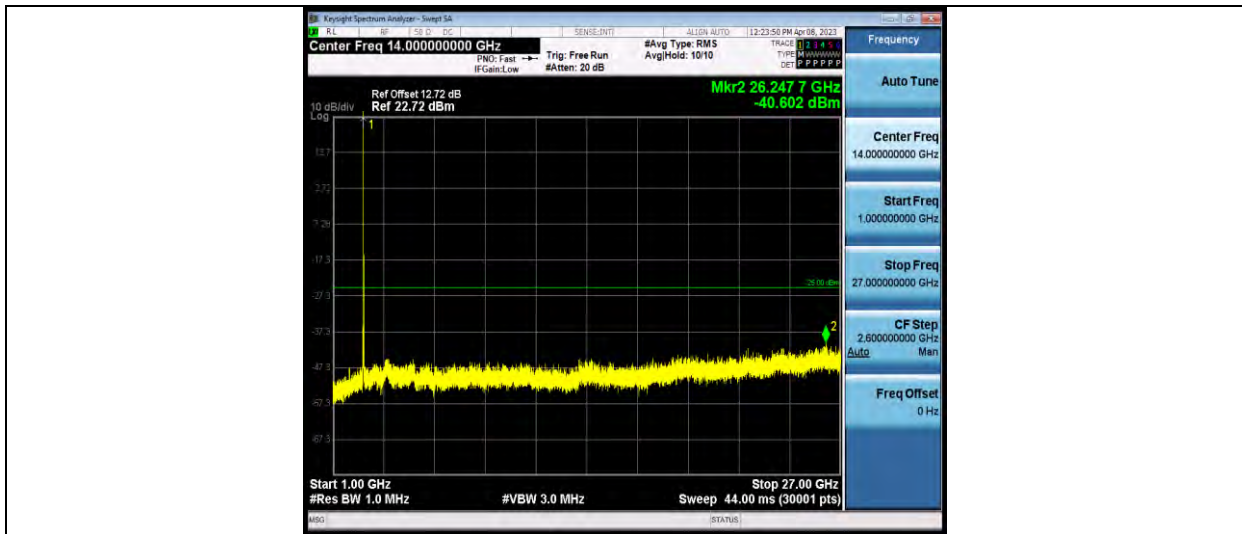

BUREAU
VERITAS

Test Report No.: W7L-P23030025RF06