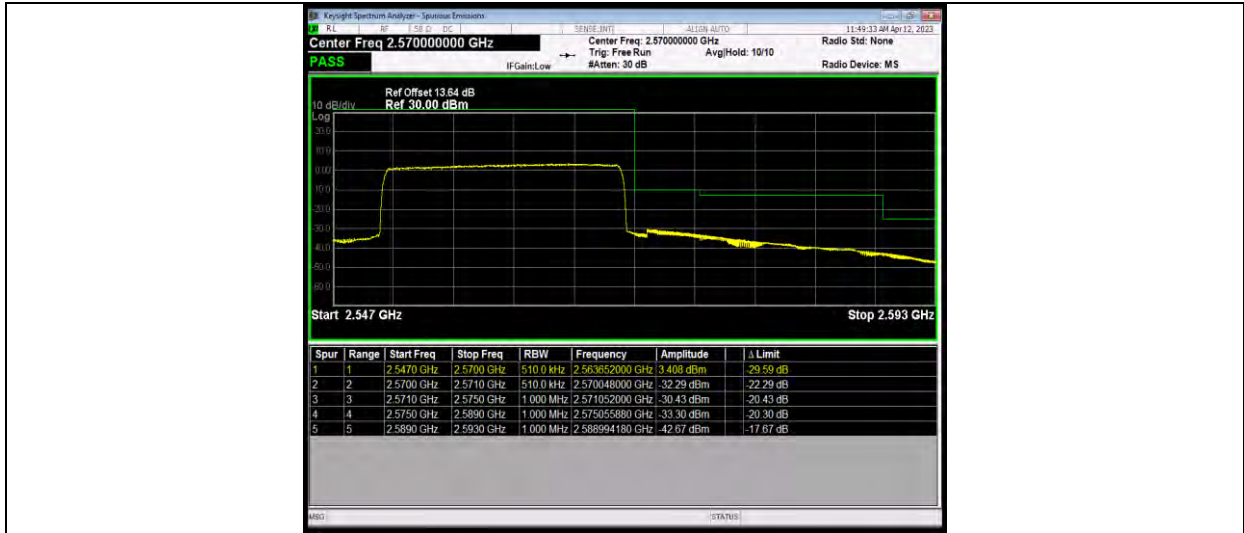

BUREAU
VERITAS

Test Report No.: W7L-P23030025RF06