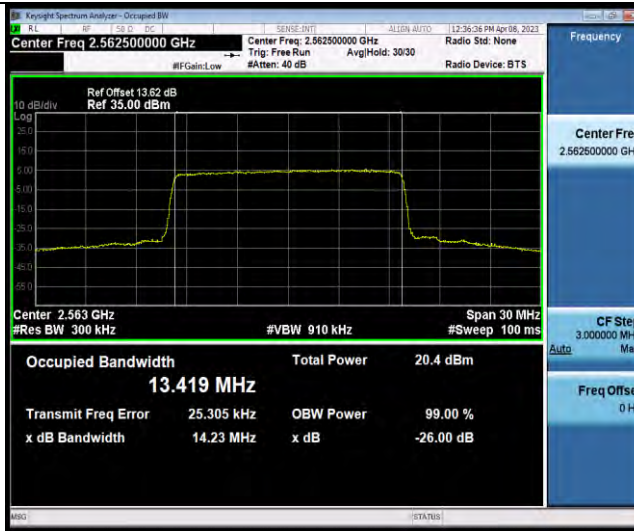

Band7-15MHz-64QAM-21100-75RB#0

Band7-15MHz-64QAM-21375-75RB#0

BUREAU VERITAS

Test Report No.: W7L-P23030025RF06

Band7-20MHz-QPSK-20850-100RB#0

Band7-20MHz-QPSK-21100-100RB#0

Band7-20MHz-QPSK-21350-100RB#0

BUREAU VERITAS