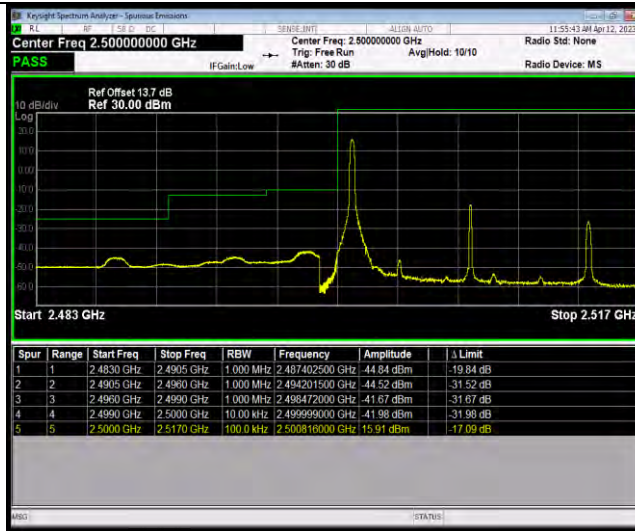

Test Report No.: W7L-P23030025RF06

Band7-15MHz-16QAM-21375-1RB#74

Band7-15MHz-16QAM-21375-75RB#0

Band7-15MHz-64QAM-20825-1RB#0

BUREAU VERITAS

Test Report No.: W7L-P23030025RF06

Band7-15MHz-64QAM-20825-75RB#0