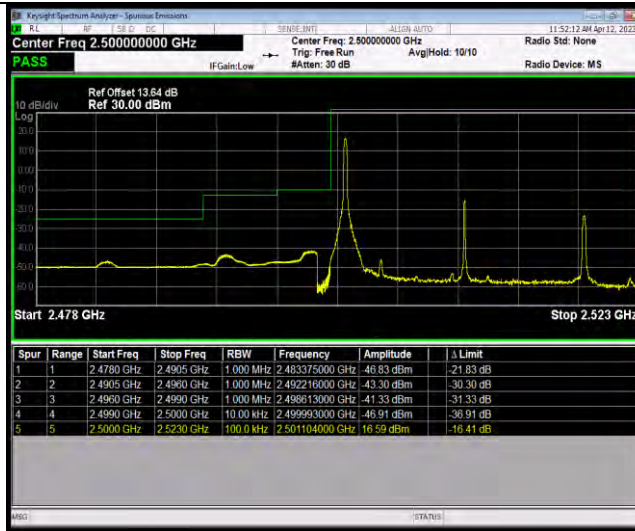

BUREAU VERITAS

Test Report No.: W7L-P23030025RF06

Band7-20MHz-64QAM-20850-100RB#0