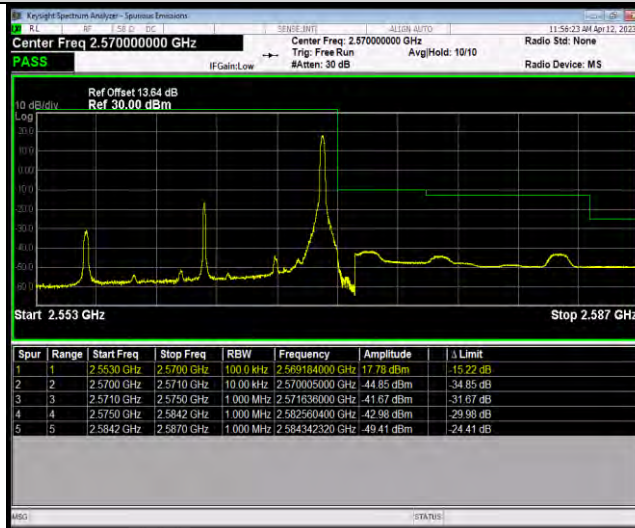

Band7-15MHz-16QAM-21375-75RB#0