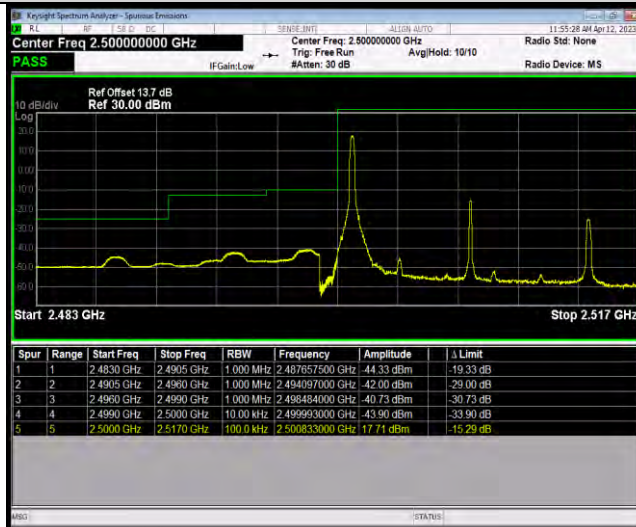

Band7-15MHz-QPSK-20825-75RB#0

Band7-15MHz-QPSK-21375-1RB#74

BUREAU VERITAS

Test Report No.: W7L-P23030025RF06

Band7-15MHz-QPSK-21375-75RB#0

Band7-15MHz-16QAM-20825-1RB#0

Band7-15MHz-16QAM-20825-75RB#0

BUREAU VERITAS