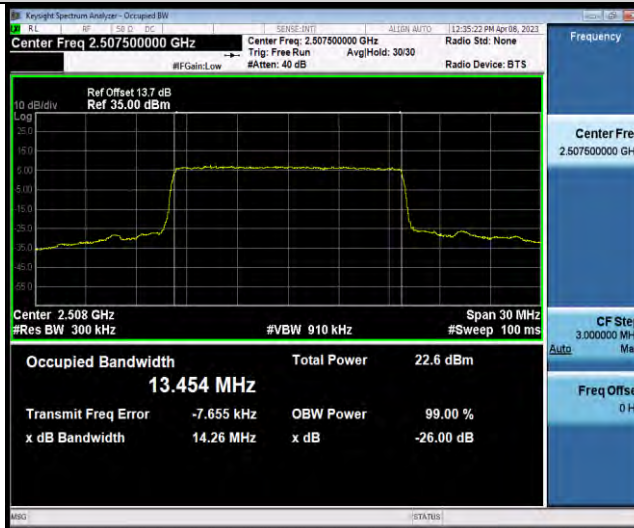

Band7-10MHz-64QAM-21100-50RB#0

Band7-10MHz-64QAM-21400-50RB#0

BUREAU VERITAS

Test Report No.: W7L-P23030025RF06

Band7-15MHz-QPSK-20825-75RB#0

Band7-15MHz-QPSK-21100-75RB#0

Band7-15MHz-QPSK-21375-75RB#0

BUREAU VERITAS