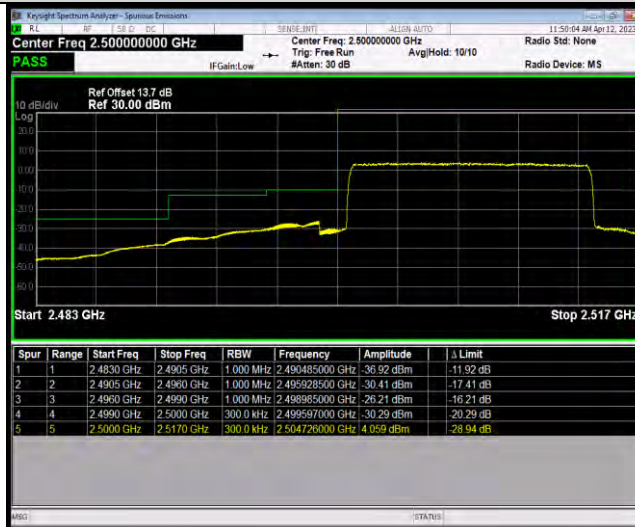

Band7-15MHz-QPSK-21375-1RB#74