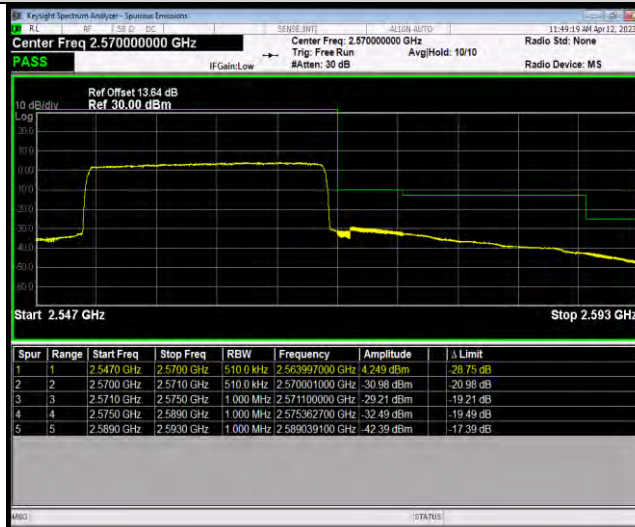

Band7-20MHz-64QAM-20850-1RB#0