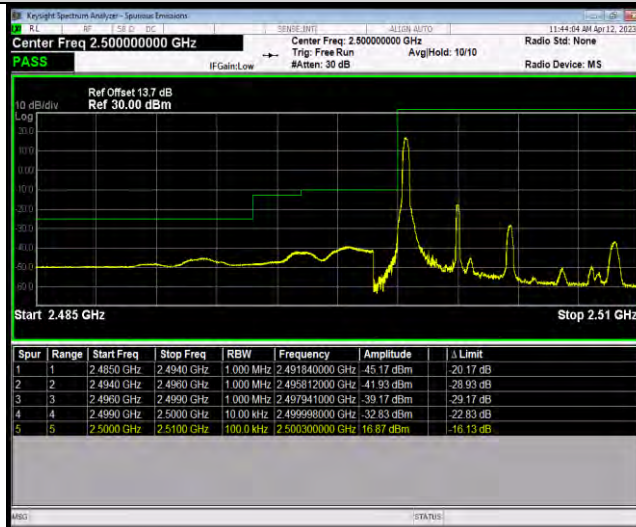

Test Graphs

BUREAU VERITAS

Test Report No.: W7L-P23030025RF06

Band7-5MHz-QPSK-21425-25RB#0

Band7-5MHz-16QAM-20775-1RB#0

Band7-5MHz-16QAM-20775-25RB#0

BUREAU VERITAS

Test Report No.: W7L-P23030025RF06