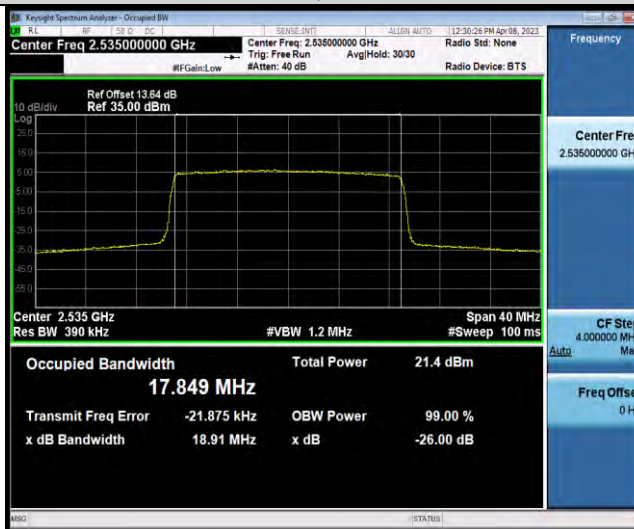

Band7-20MHz-16QAM-21350-100RB#0