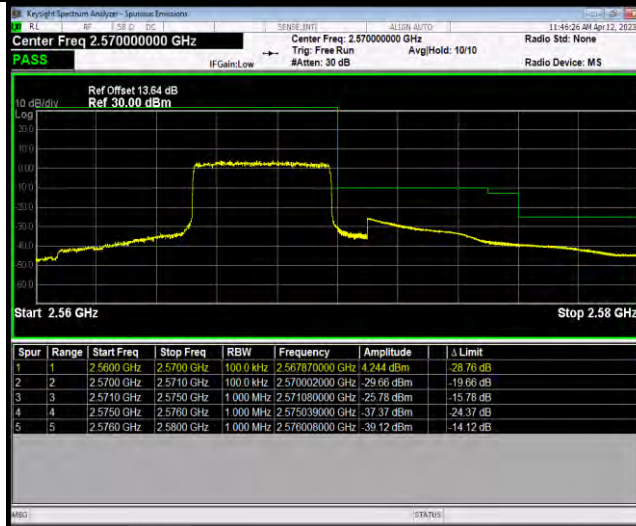

Test Graphs

BUREAU VERITAS

Test Report No.: W7L-P23030025RF06

Band7-5MHz-QPSK-21425-25RB#0

Band7-5MHz-16QAM-20775-1RB#0

Band7-5MHz-16QAM-20775-25RB#0

BUREAU VERITAS

Test Report No.: W7L-P23030025RF06