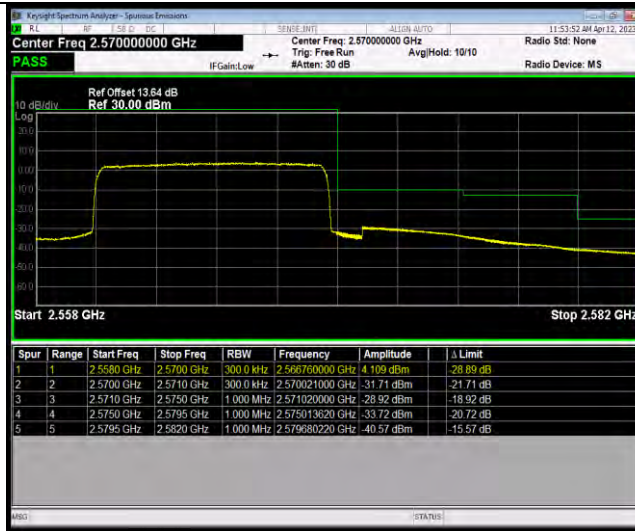

Test Report No.: W7L-P23030025RF06

Band7-10MHz-64QAM-20800-50RB#0

Band7-10MHz-64QAM-21400-1RB#49

Band7-10MHz-64QAM-21400-50RB#0

BUREAU VERITAS

Test Report No.: W7L-P23030025RF06

Band7-15MHz-QPSK-20825-1RB#0