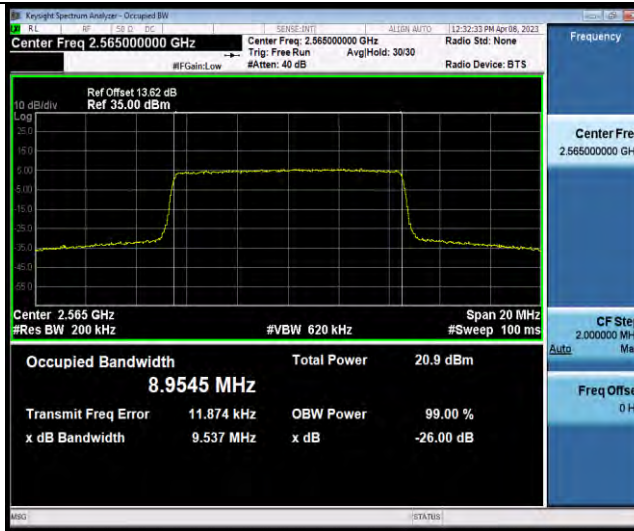

Band7-10MHz-64QAM-21100-50RB#0

Band7-10MHz-64QAM-21400-50RB#0

BUREAU VERITAS

Test Report No.: W7L-P23030025RF06

Band7-15MHz-QPSK-20825-75RB#0

Band7-15MHz-QPSK-21100-75RB#0

Band7-15MHz-QPSK-21375-75RB#0

BUREAU VERITAS