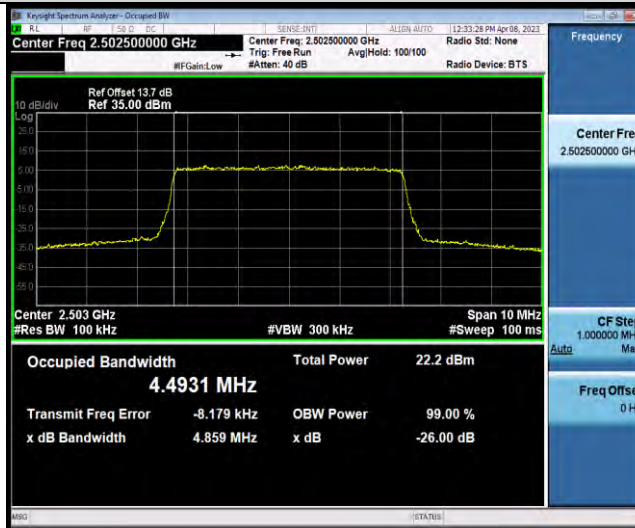

Band7-5MHz-64QAM-21100-25RB#0