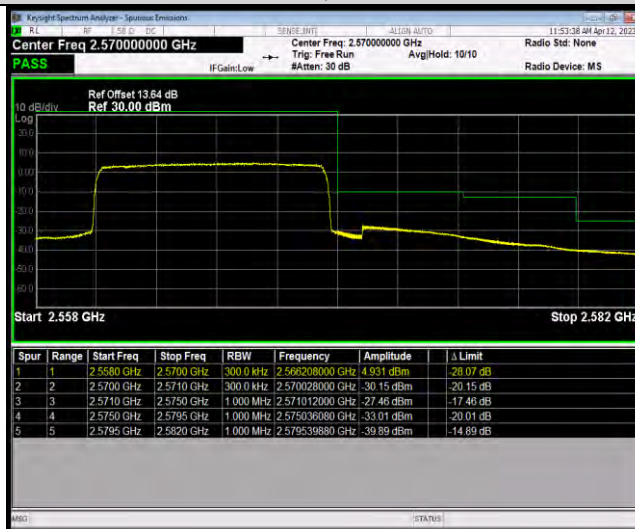

Band7-10MHz-16QAM-20800-1RB#0

Band7-10MHz-16QAM-20800-50RB#0

BUREAU VERITAS

Test Report No.: W7L-P23030025RF06

Band7-10MHz-16QAM-21400-1RB#49

Band7-10MHz-16QAM-21400-50RB#0

Band7-10MHz-64QAM-20800-1RB#0

BUREAU VERITAS