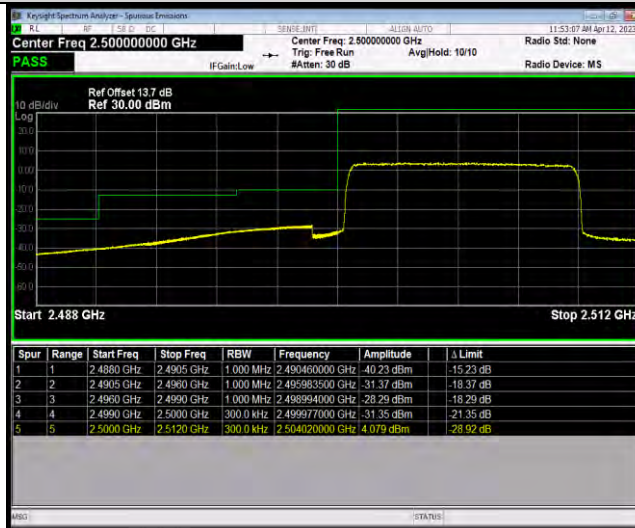

Band7-10MHz-64QAM-21400-1RB#49