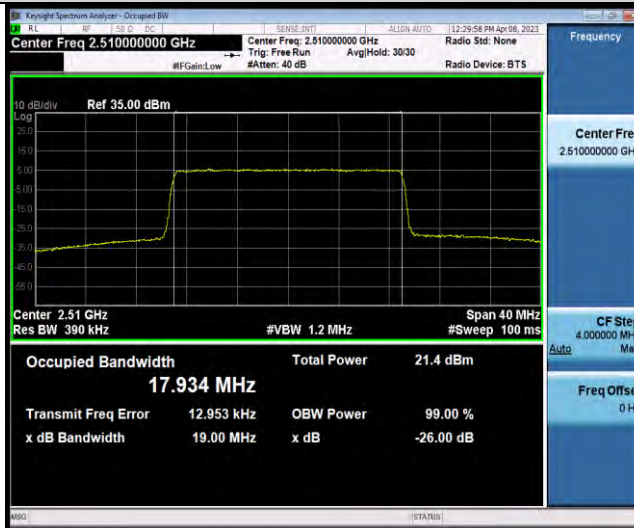

Band7-20MHz-16QAM-21100-100RB#0