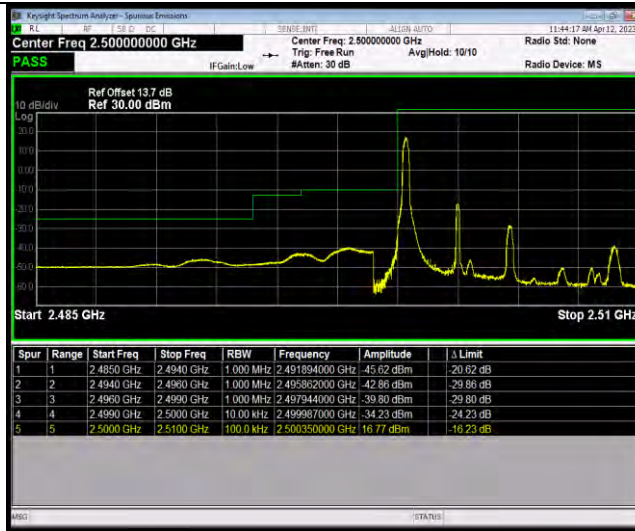

BUREAU VERITAS

Test Report No.: W7L-P23030025RF06

Band7-5MHz-64QAM-20775-25RB#0