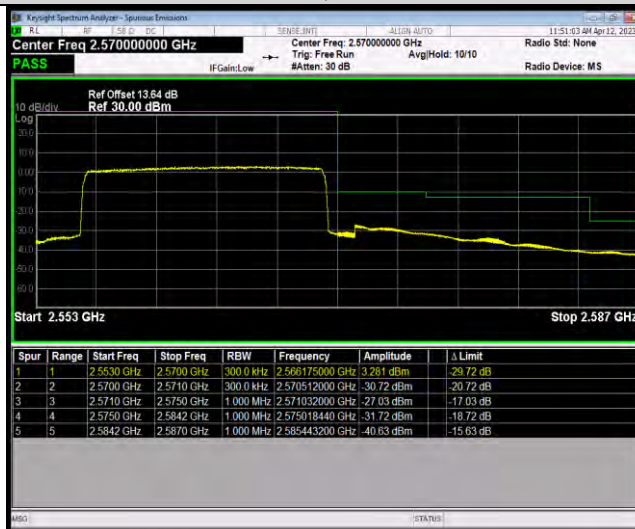

Band7-15MHz-64QAM-20825-1RB#0