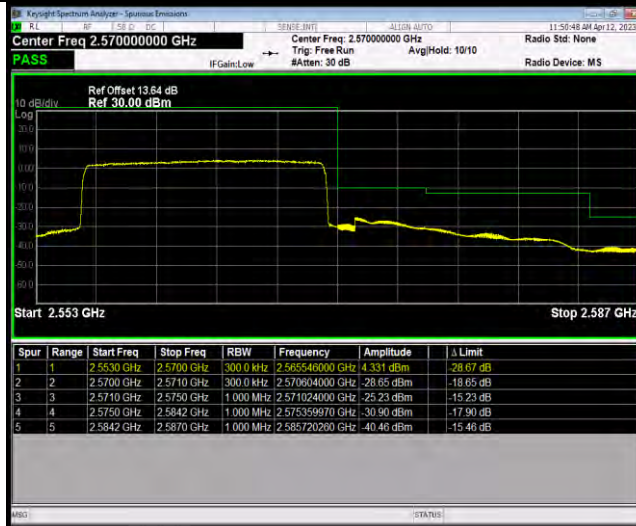

Band7-15MHz-QPSK-20825-75RB#0

Band7-15MHz-QPSK-21375-1RB#74

BUREAU VERITAS

Test Report No.: W7L-P23030025RF06

Band7-15MHz-QPSK-21375-75RB#0

Band7-15MHz-16QAM-20825-1RB#0

Band7-15MHz-16QAM-20825-75RB#0

BUREAU VERITAS