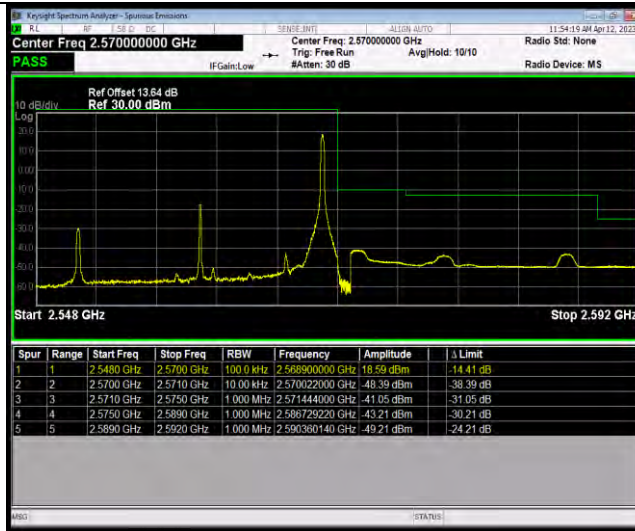

BUREAU VERITAS

Test Report No.: W7L-P23030025RF06

Band7-20MHz-QPSK-21350-100RB#0