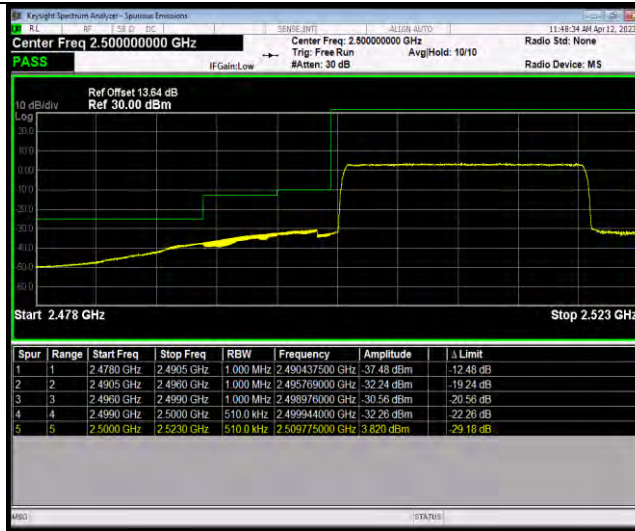

Test Report No.: W7L-P23030025RF06

Band7-20MHz-QPSK-21350-100RB#0

Band7-20MHz-16QAM-20850-1RB#0

Band7-20MHz-16QAM-20850-100RB#0

BUREAU VERITAS

Test Report No.: W7L-P23030025RF06

Band7-20MHz-16QAM-21350-1RB#99