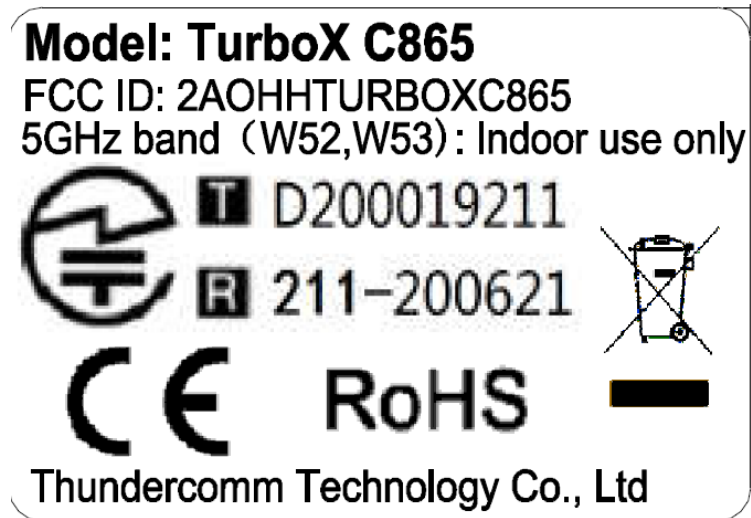

EXHIBIT A - FCC ID LABEL AND LOCATION

FCC ID Label

FCC ID Label Location Information

The label shown shall be permanently affixed at a conspicuous location on the device and be readily visible to the user at the time purchase (Labeling requirements per 2.925)