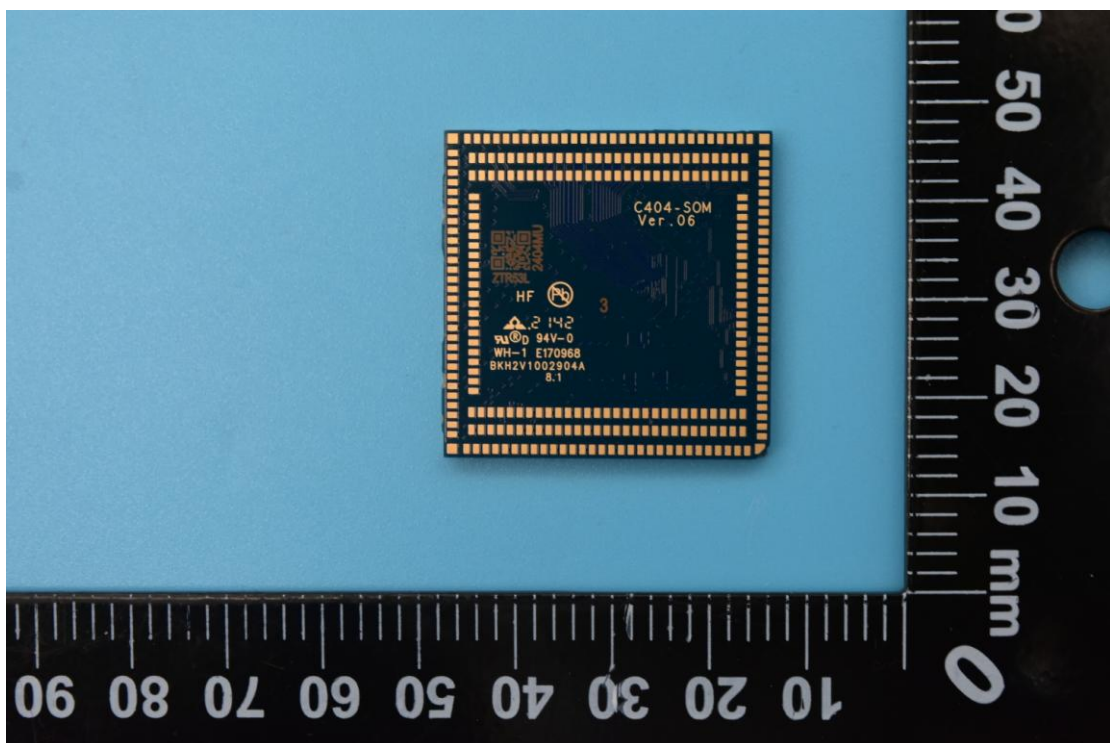

**MODEL NAME: TurboX C404**

**Internal Photos**

1. EUT uncover view

## 2. Antenna view

### Antenna Type A