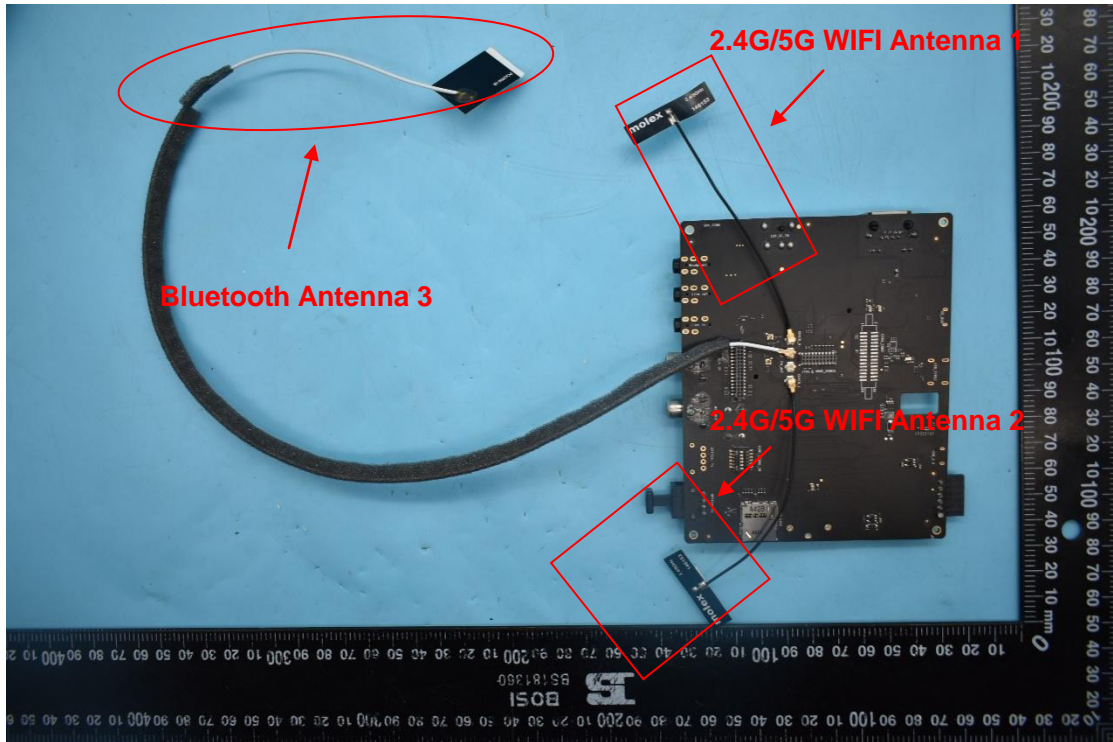

**MODEL NAME: TurboX C404**

**Internal Photos**

1. EUT uncover view

## 2. Antenna view

### Antenna Type A