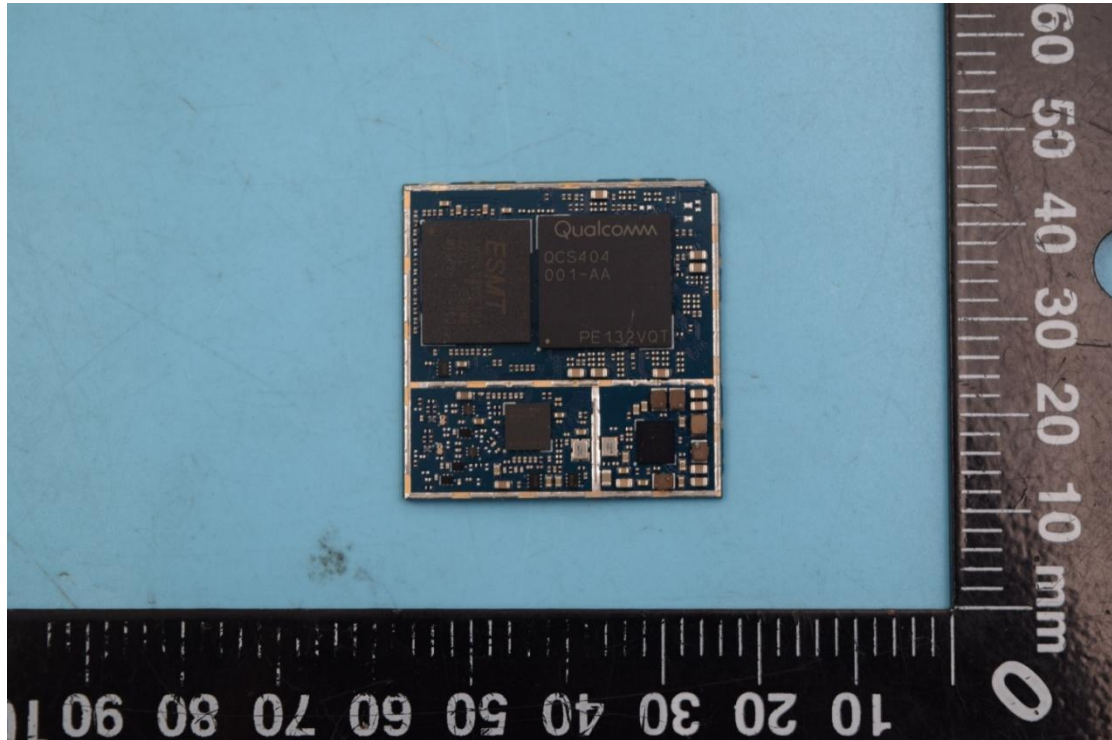

**MODEL NAME: TurboX C404**

**Internal Photos**

1. EUT uncover view

## 2. Antenna view

### Antenna Type A