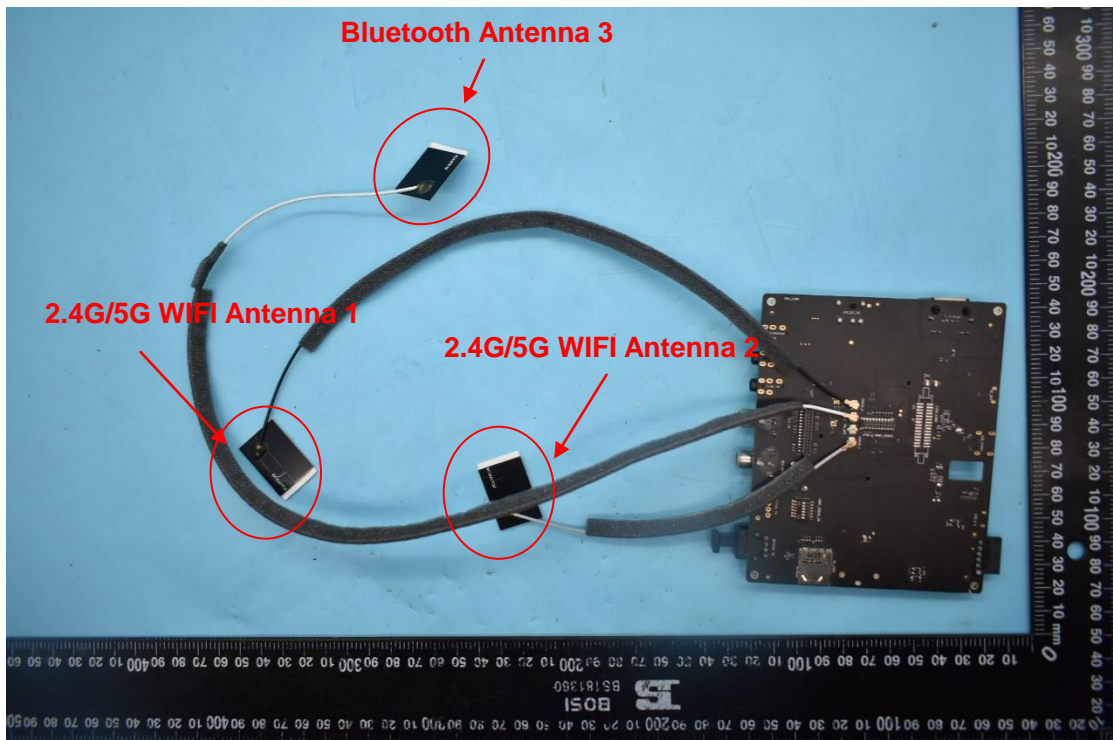

Antenna Type B