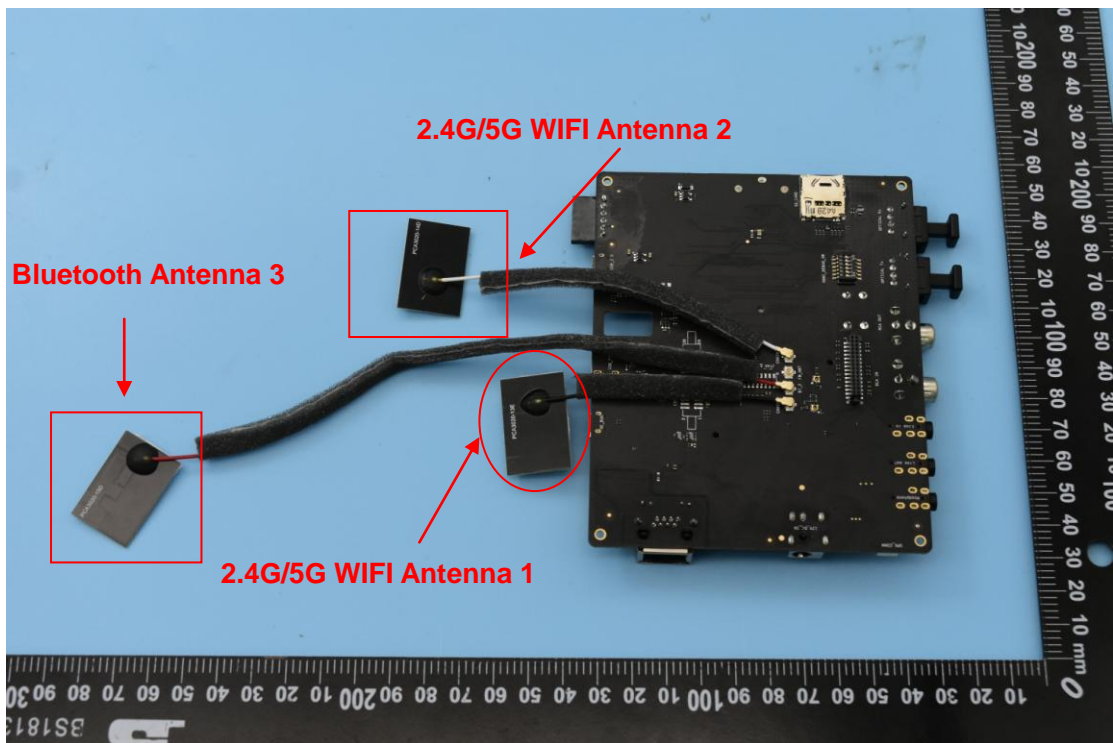

Antenna Type C

Note: Antenna Type A, Antenna Type B and Antenna Type C are not shipped with the product.