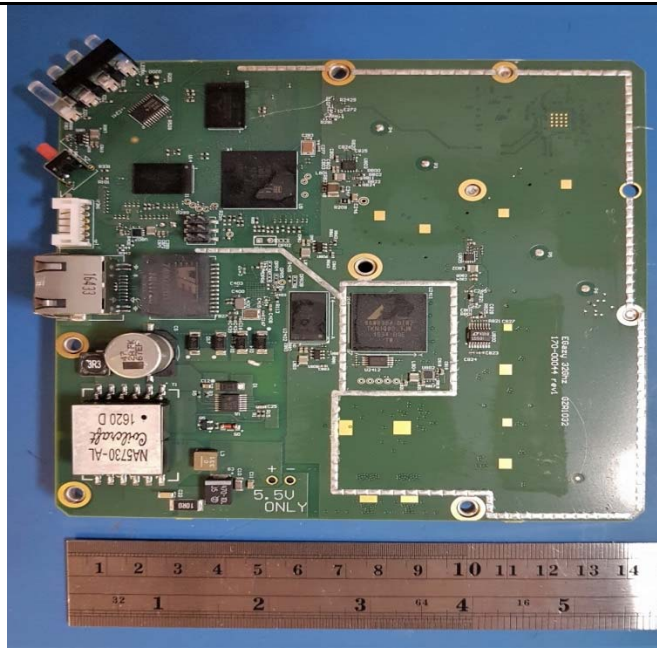

EUT Photo-Internal View

Internal- Gazer-32G- Front View

Case/heatsink- Gazer 32G- PCB Removed

Internal-Gazer-32G-BackSide- PCB