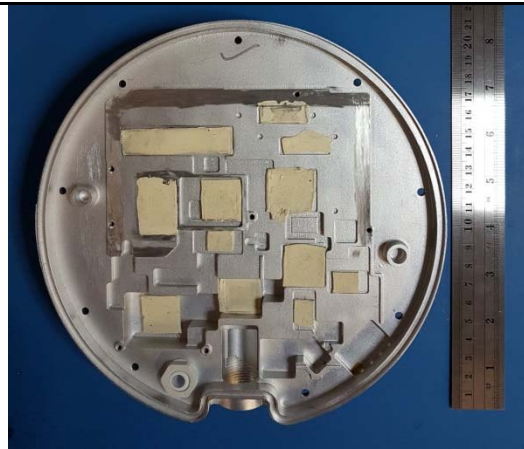

EUT Photo-Internal View

Internal- Gazer-32G- Front View

Case/heatsink- Gazer 32G- PCB Removed

Internal-Gazer-32G-BackSide- PCB