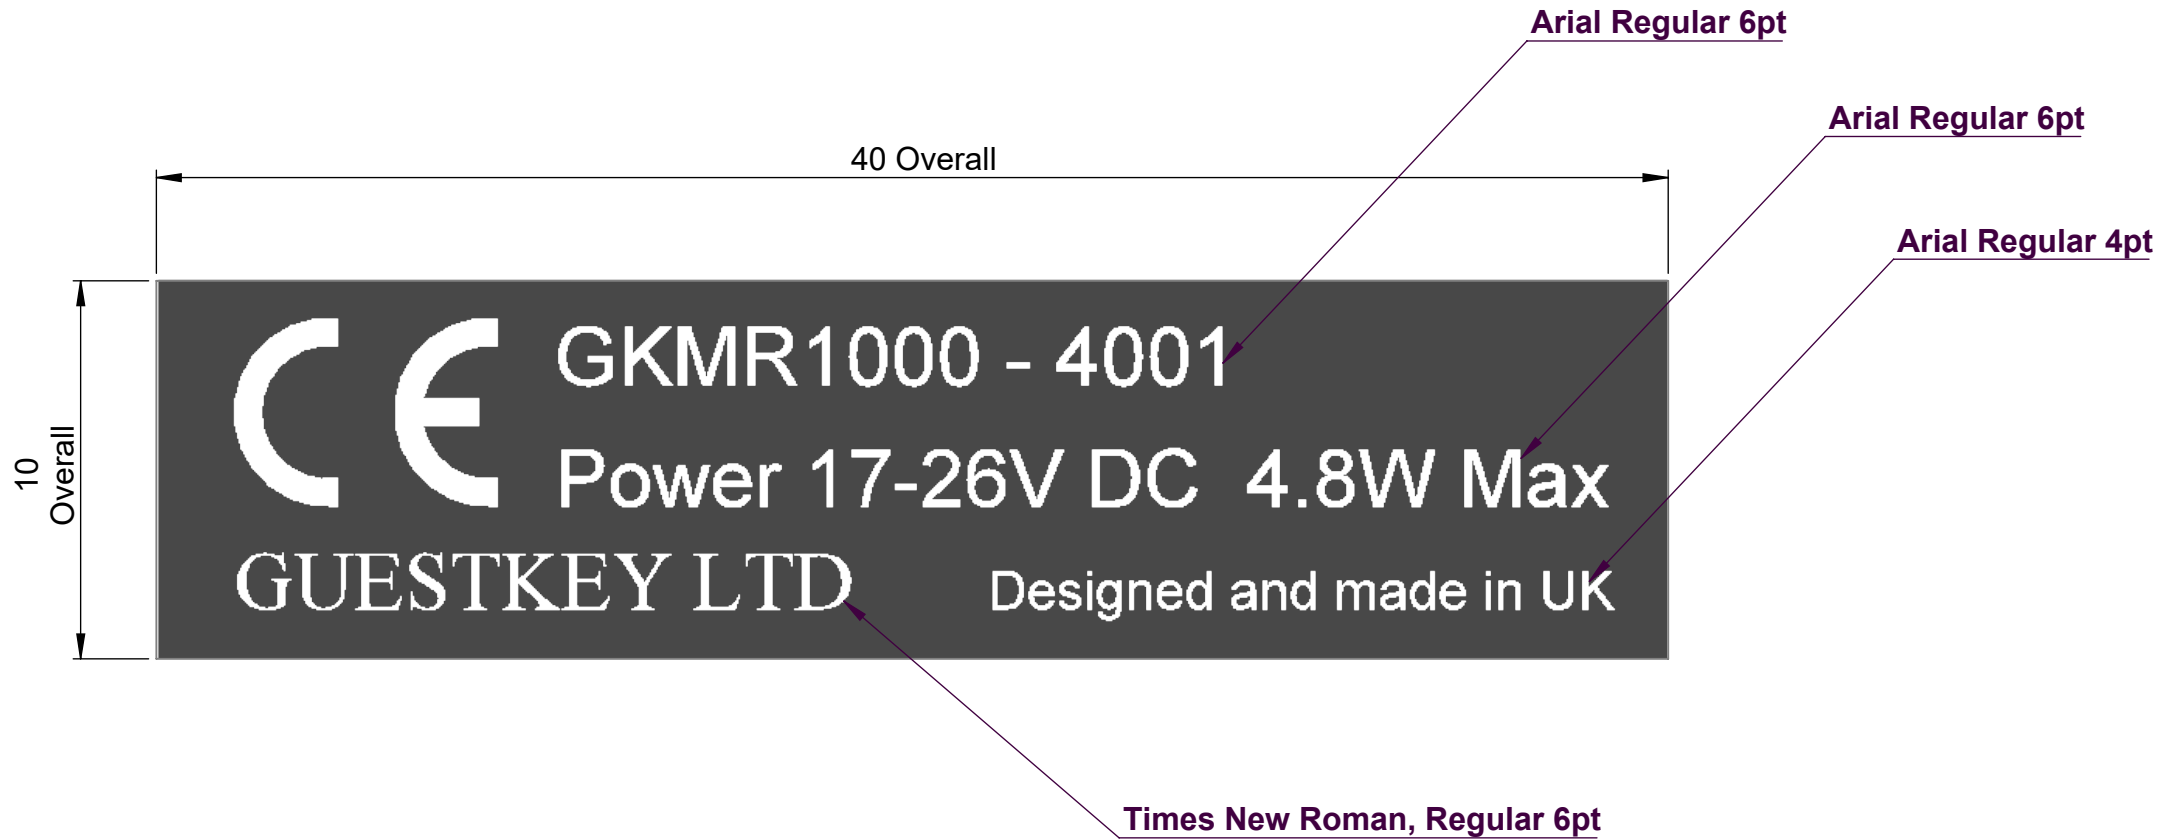

TITLE FCC Reader Label

REF

Text to be centred in label and printed white on Anthracite Grey RAL 7016 background.

TITLE	MANUFACTURING TOLERANCES (UNLESS STATED)	MATERIAL	FINISH	Date	DRAWN BY	SCALE	SHEET	Guestkey Limited Summerleys Road Princes Risborough Buckinghamshire HP27 9BS
FCC Reader Label	General Dimensions +/- 0.2mm Angles +/- 1 deg	0.3mm Polyester	Text white on dark grey background			5:1	1 OF 3	

TITLE IC Label for Reader

REF IC 23419-MR1000-4001

Text to be centred in label and printed white on Anthracite Grey RAL 7016 background.

TITLE	MANUFACTURING TOLERANCES (UNLESS STATED)	MATERIAL	FINISH	DRAWN BY	SCALE	SHEET	Guestkey Limited Summerleys Road Princes Risborough Buckinghamshire HP27 9BS
IC Label for Reader	General Dimensions +/- 0.2mm Angles +/- 1 deg	Polyester sheet 0.3mm thick	Anthracite Grey RAL 7016, text printed white	NRT	5:1	2 OF 3	

TITLE Reader GKMR1000 - 4001 label

REF

TITLE	MANUFACTURING TOLERANCES (UNLESS STATED)	MATERIAL	FINISH	Date	DRAWN BY	SCALE	SHEET	Guestkey Limited Summerleys Road Princes Risborough Buckinghamshire HP27 9BS
Reader GKMR1000 - 4001 label	General Dimensions +/- 0.2mm Angles +/- 1 deg	Polyester sheet, 0.03mm thickness	Anthracite Grey RAL 7016, Text white		NRT	5:1	3 OF 3	