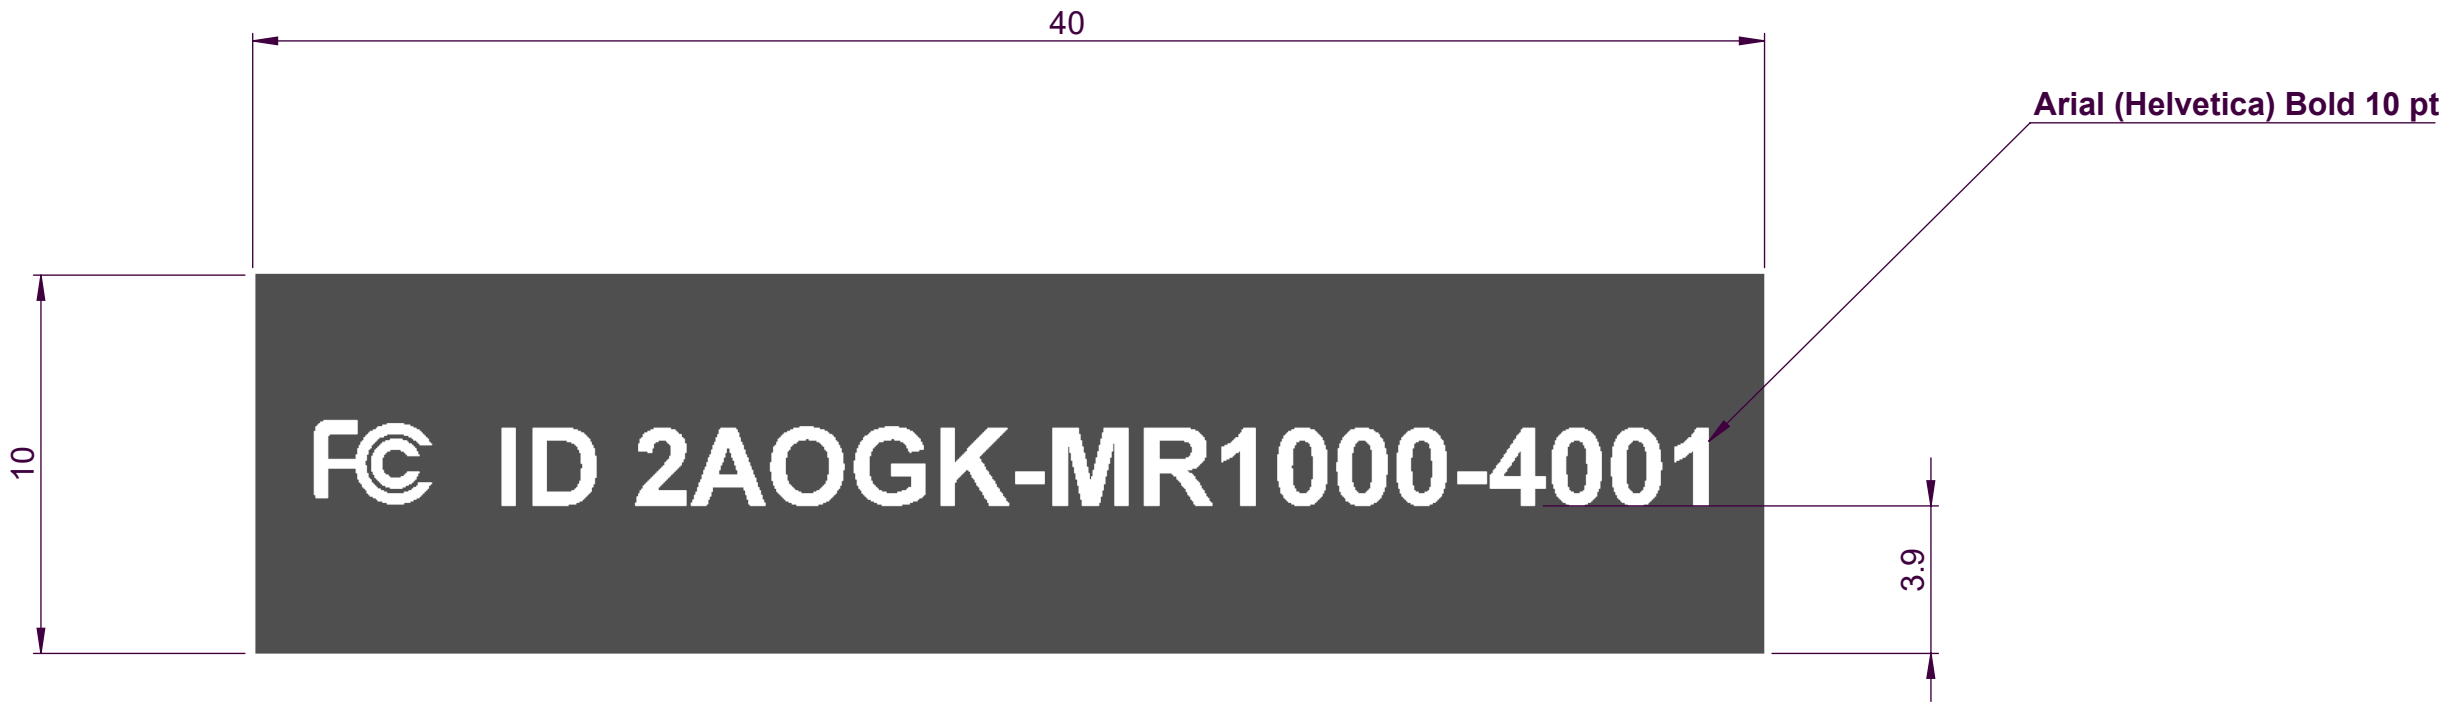

TITLE FCC Reader Label

REF

Text to be centred in label and printed white on Anthracite Grey RAL 7016 background.

TITLE	MANUFACTURING TOLERANCES (UNLESS STATED)	MATERIAL	FINISH	Date	DRAWN BY	SCALE	SHEET	Guestkey Limited Summerleys Road Princes Risborough Buckinghamshire HP27 9BS
FCC Reader Label	General Dimensions +/- 0.2mm Angles +/- 1 deg	0.3mm Polyester	Text white on dark grey background			5:1	1 OF 3	

TITLE IC Label for Reader

REF IC 23419-MR1000-4001

Text to be centred in label and printed white on Anthracite Grey RAL 7016 background.

TITLE	MANUFACTURING TOLERANCES (UNLESS STATED)	MATERIAL	FINISH	DRAWN BY	SCALE	SHEET	Guestkey Limited Summerleys Road Princes Risborough Buckinghamshire HP27 9BS
IC Label for Reader	General Dimensions +/- 0.2mm Angles +/- 1 deg	Polyester sheet 0.3mm thick	Anthracite Grey RAL 7016, text printed white	NRT	5:1	2 OF 3	

TITLE Reader GKMR1000 - 4001 label

REF

TITLE	MANUFACTURING TOLERANCES (UNLESS STATED)	MATERIAL	FINISH	Date	DRAWN BY	SCALE	SHEET	Guestkey Limited Summerleys Road Princes Risborough Buckinghamshire HP27 9BS
Reader GKMR1000 - 4001 label	General Dimensions +/- 0.2mm Angles +/- 1 deg	Polyester sheet, 0.03mm thickness	Anthracite Grey RAL 7016, Text white		NRT	5:1	3 OF 3	