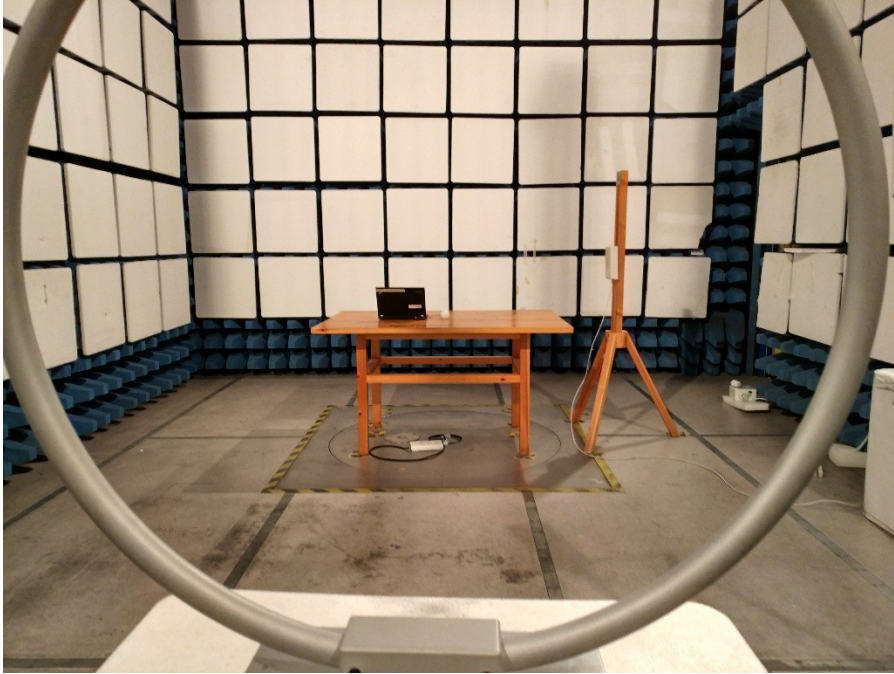

## ANNEX B TEST SETUP PHOTOS

### 1 Radiated Test Photo

Below 30MHz

30 MHz-1 GHz

Close-up

Above 1GHz

Close-up

## 2 Conducted Test Photo

Conducted Test-Z-WAVE