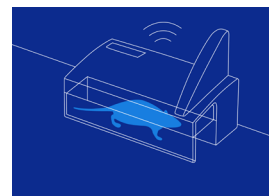

Anticimex Smart Eye

Smart Eye is a small sensor that detects and reports movement. Thanks to its tiny size it is often placed in narrow spaces typically favoured by rodents.

The product has two functions, one as a monitoring device and one as a range extender. It is primarily used as a monitoring device to detect rodent activity. Used in this way it is ideal for, server rooms, cable runs, electrical cabinets, ceiling, voids or food and sensitive equipment stores or other areas that are only inspected with difficulty or infrequently. As a range extender, it duplicates and forwards a signal between other Smart Connect devices that are otherwise outside the range of the Smart Connect.

1 – A rodent passes through the product.

2 – The sensor is activated and sends data.

3 – The rodent has left a trail for us to act on.

Smart Eye

Controls	Electronic wireless control with 920 MHz. Data transmission to Smart Connect.
Installation	Can be placed both outside and inside buildings, as a monitoring device, for example, along the buildings, warehouses, attics, under shelves or on shelves, in cable trays, cabinets and kitchens. Can be used as a repeater for other Smart Connect devices. Can be mounted in bait stations to record activity or catch.
Power supply	4 pcs. lithium 3,6V AA batteries.
Battery capacity	Minimum 12 months
Plastic material	PP plastic material
IP classification	IP 44
Dimensions	L 127 / W 73 / H 72 mm
Weight	0,2 kg
Equipment	Drill bit required (concrete): Ø 5 mm, If mounted on a bait stations: Hollow drill Ø 36mm.
Article no.	300 201
Accessories	200 940 Key 300 900 Smart Eye corner mount 300 901 Smart Eye wall mount 300 902 Smart Eye mouse adapter 300 101 Smart Connect 4 pcs. lithium 3,6V AA batteries Bait Installation equipment