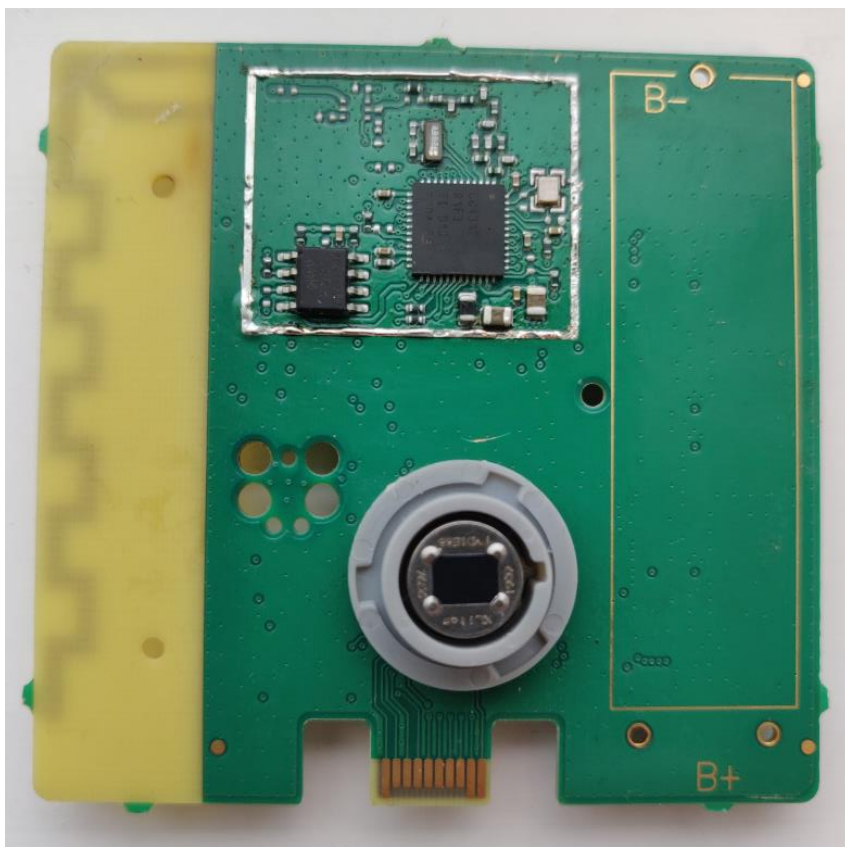

# Internal photos

FCC ID: 2A0FP-E0048

With shieldcan

Without shieldcan