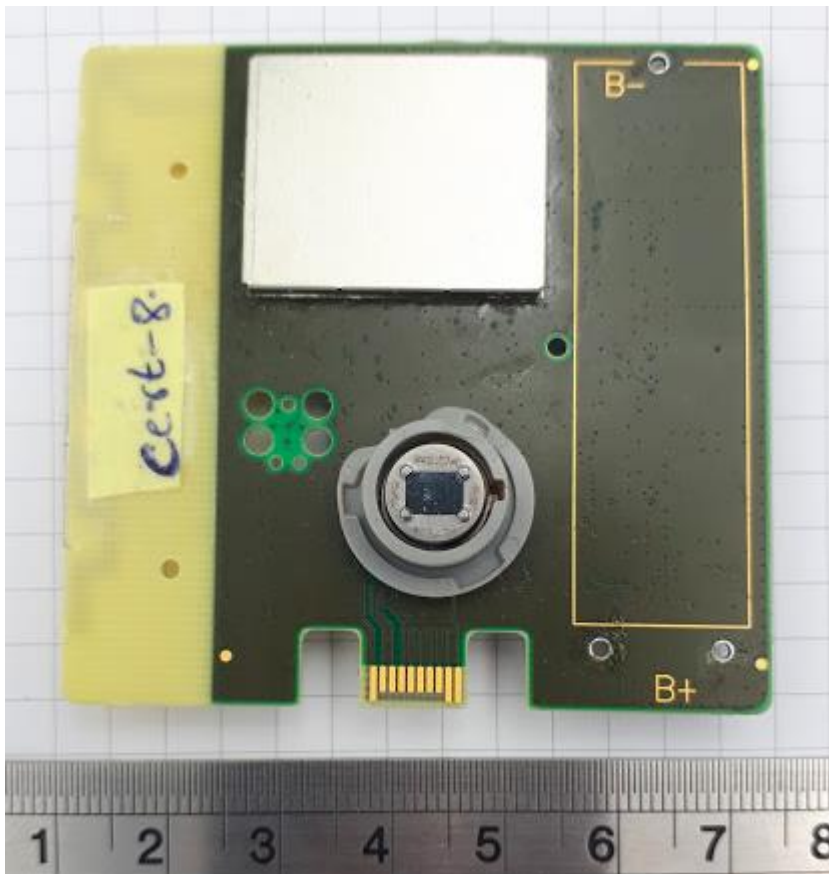

# Internal photos

FCC ID: 2A0FP-E0048

With shieldcan

Without shieldcan