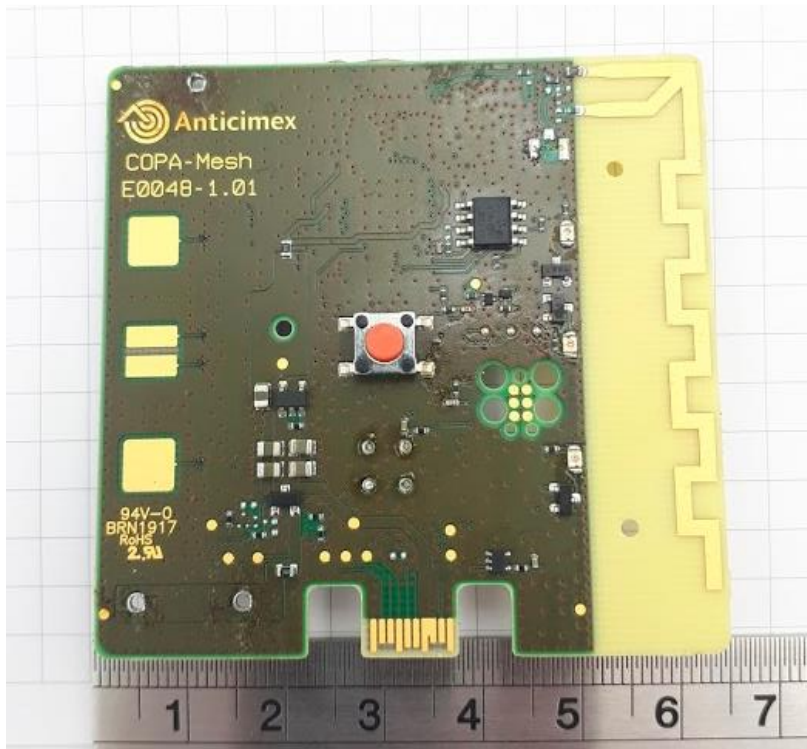

# Internal photos

FCC ID: 2A0FP-E0048

With shieldcan

Without shieldcan