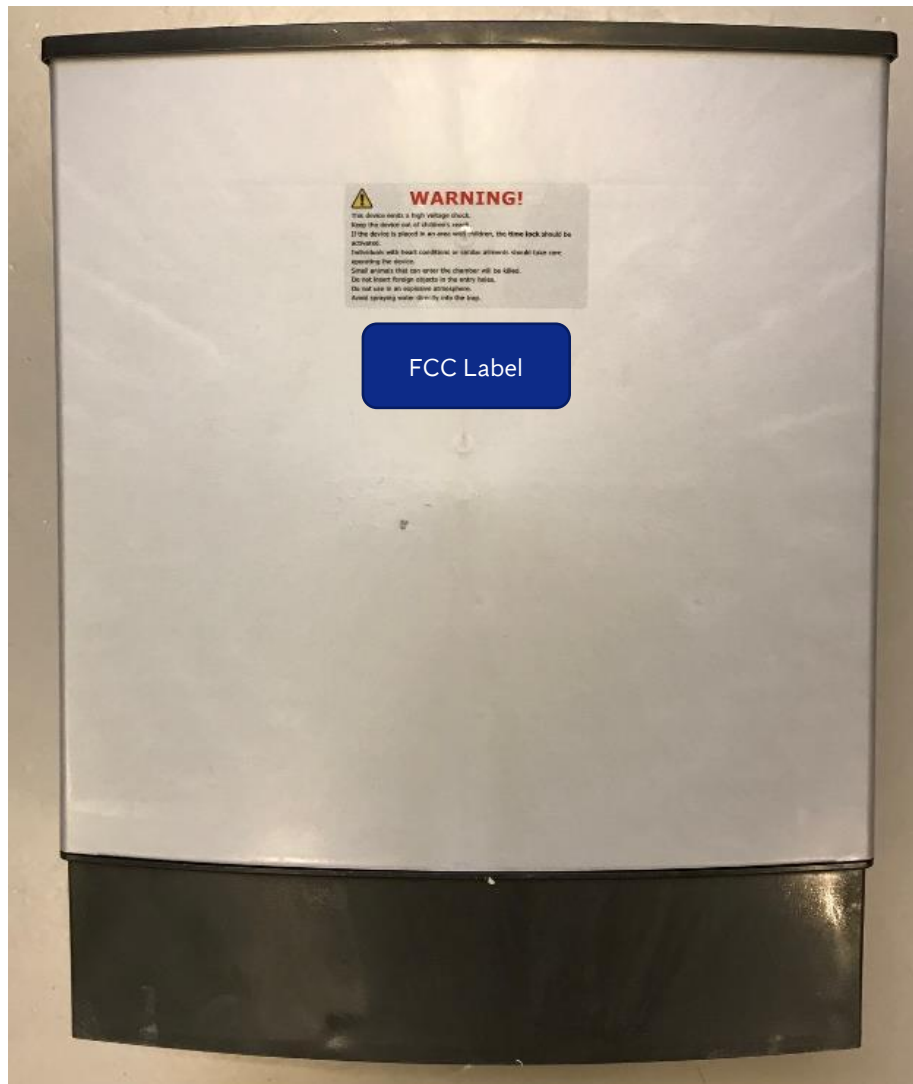

## FCC Label location

### 1. Scope

This document shows the placement of the mandatory FCC label on the Smart Box Link.

### 2. Pictures of label location

*Figure 1: Front of Smart Box Link*

*Figure 2: Shows the Smart Box Link from the back. The blue rectangle "FCC Label" shows the placement of the FCC label*