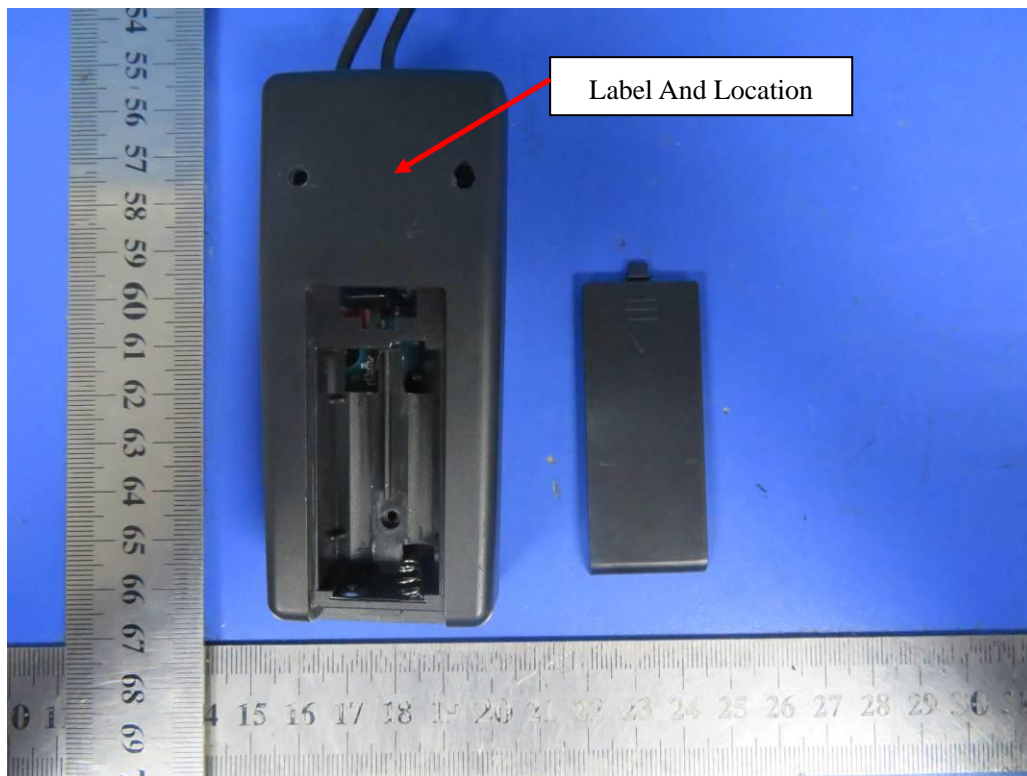

LABEL AND LOCATION

CAL TRAVERSE ELECTRONIC CART
Model No.: #C10524
FCC ID: 2AOF1C10524

Size: L3.0cm*W1.0cm

Material: Tagboard
Glue: adhesive sticker
Font color: Black
Label color: White