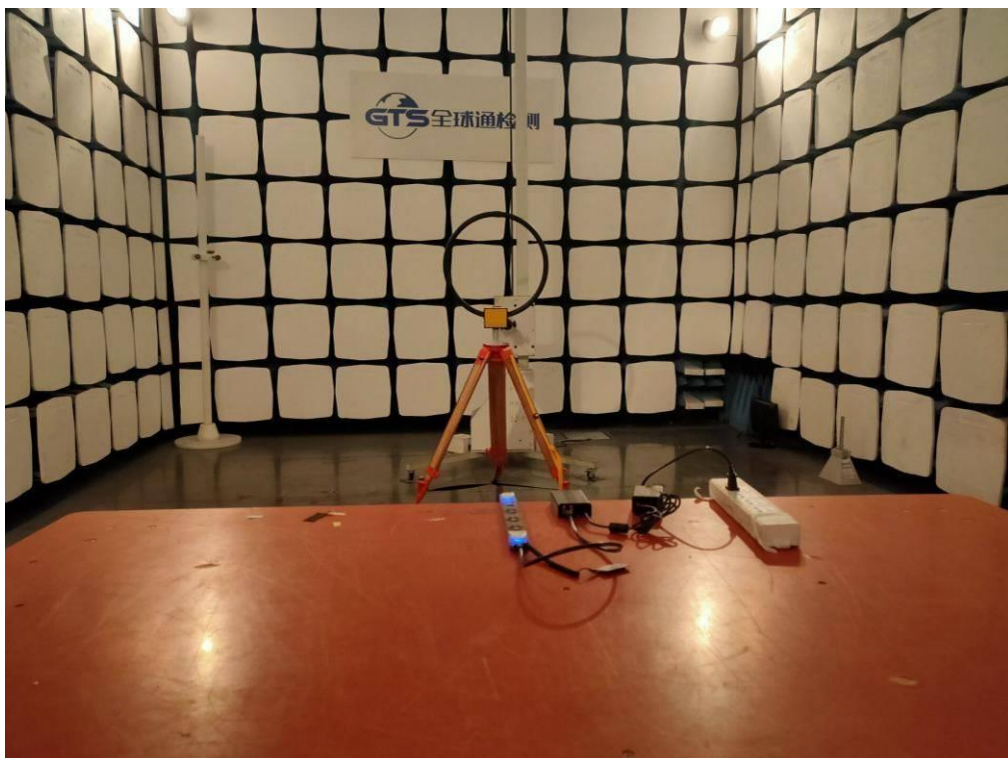

1. Test Setup Photos of the EUT

Adapter 1: YS04-120250D

Adapter 2: SK08T-2400300W2