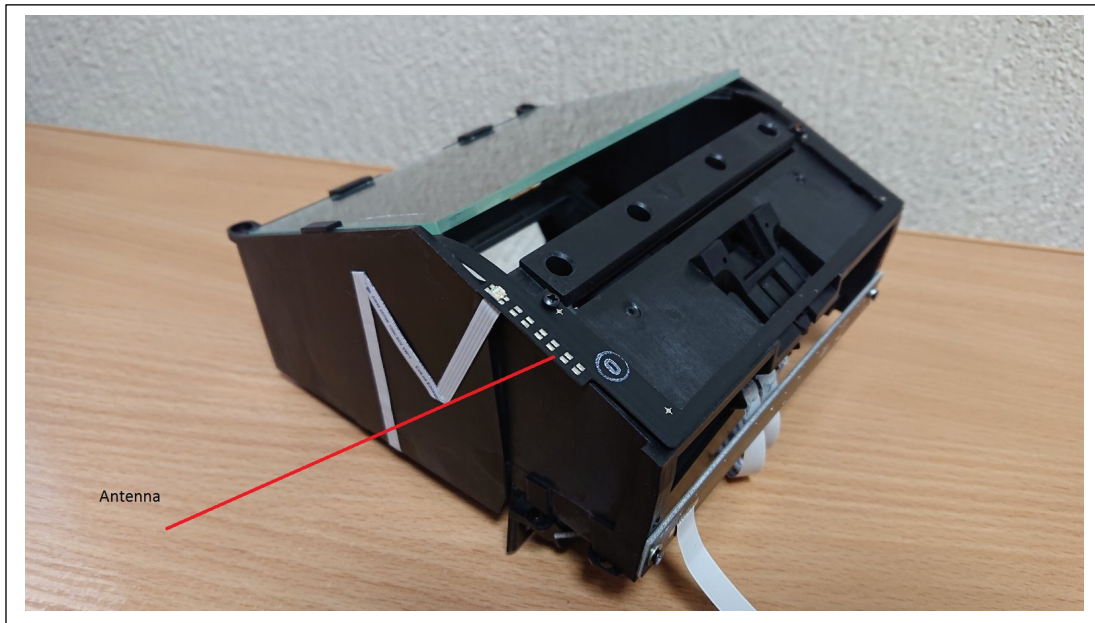

PHOTOGRAPHS: INTERNAL - ANTENNA
Regula Baltija
FCC ID: 2AOFE-7024M5A

Order Number: F2P22001

Client: Regula Baltija
FCC ID: 2AOFE-7024M5A