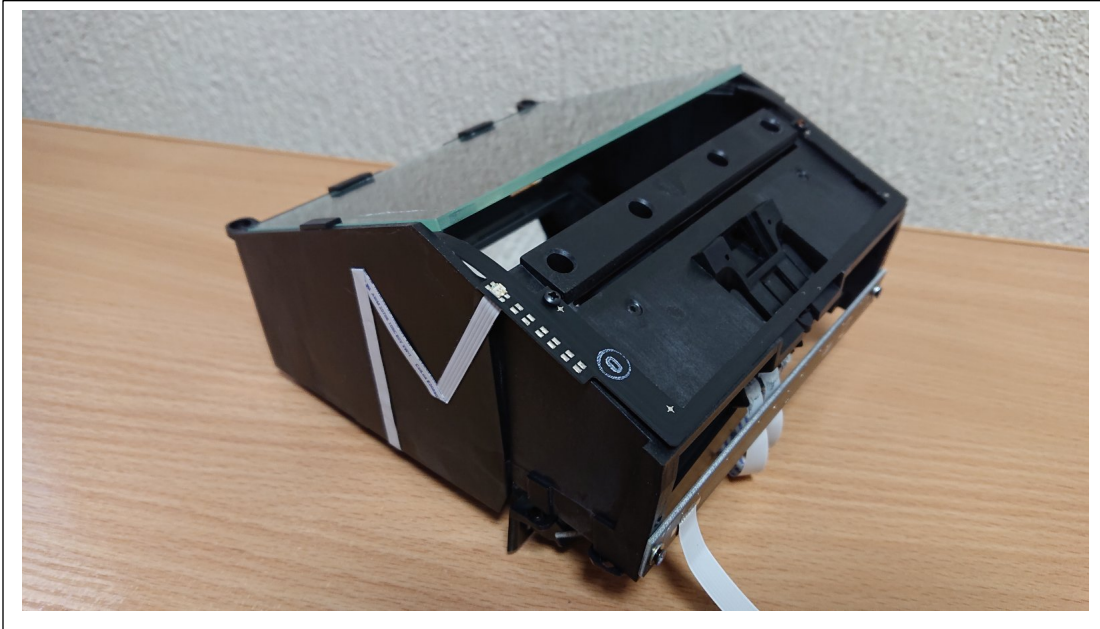

PHOTOGRAPHS: INTERNAL - ANTENNA
Regula Baltija
FCC ID: 2AOFE-7024M5A

Order Number: F2P22001

Client: Regula Baltija
FCC ID: 2AOFE-7024M5A