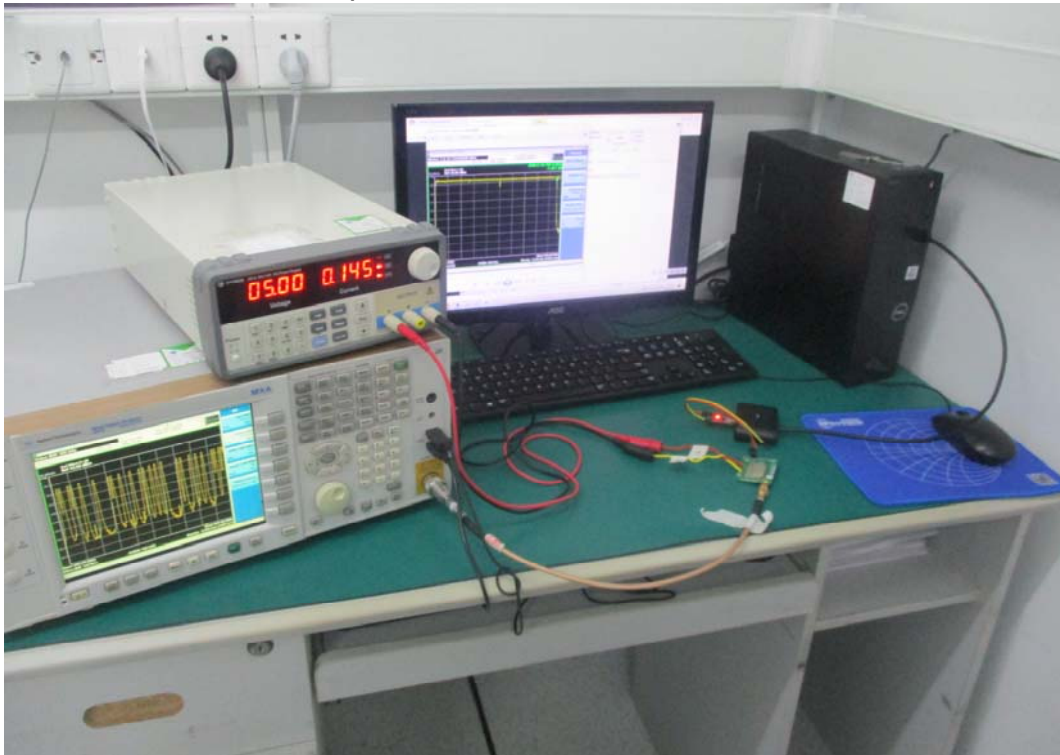

4. RF measurement Setup

(Wi-SUN)