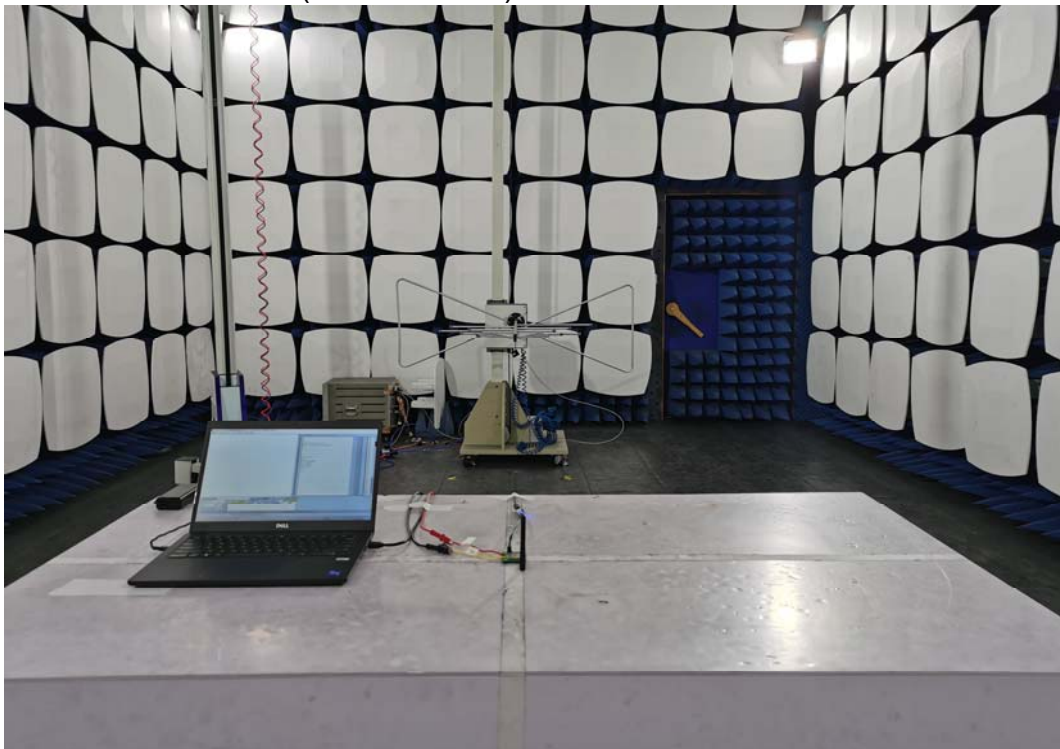

### Test Setup Photos

#### 1. Radiated emission (9kHz-30MHz)

#### 2. Radiated emission (30MHz-1GHz)