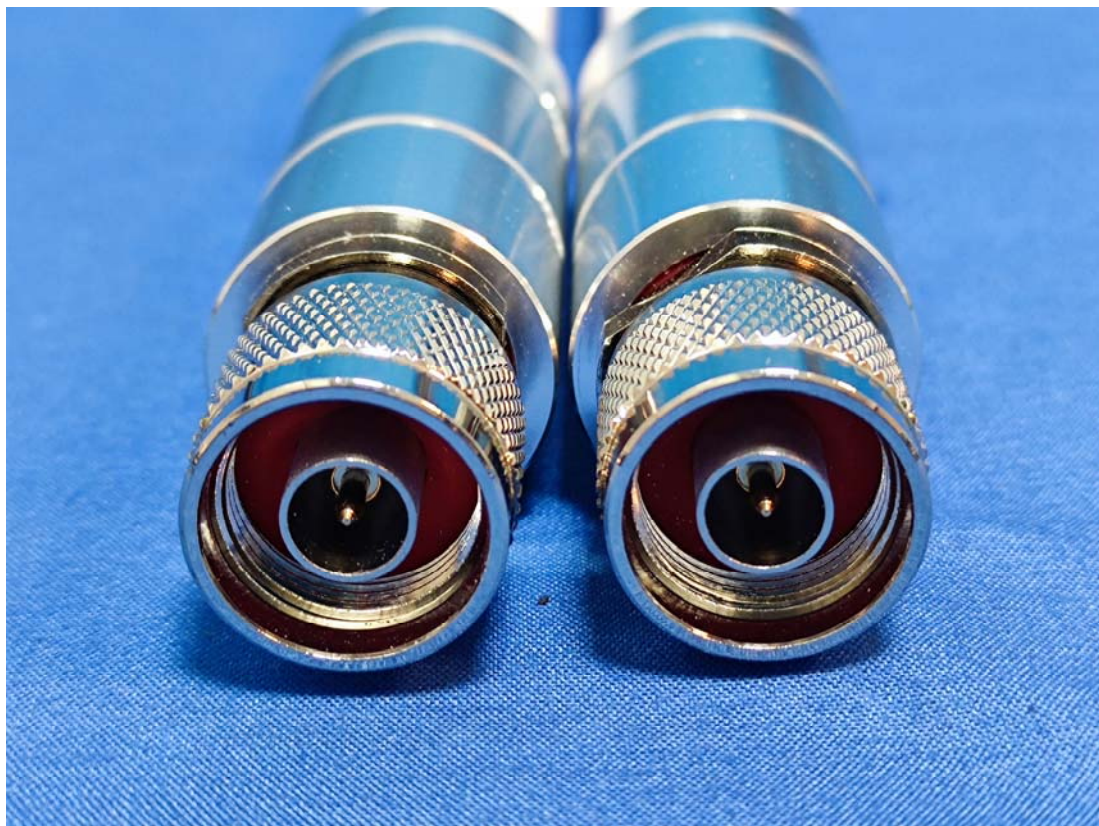

EUT EXTERNAL PHOTOS

Lora Antenna Port

PoE Injector

Antenna Coaxial Cable

Mounting Bracket