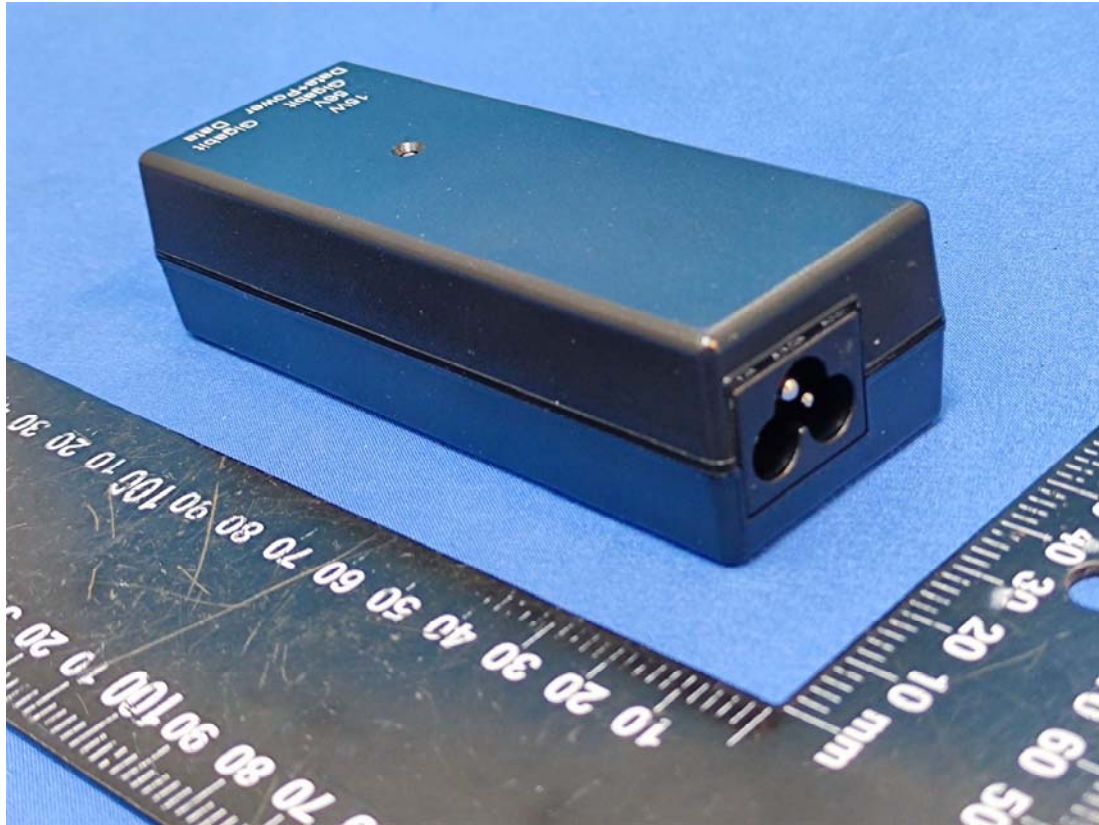

EUT EXTERNAL PHOTOS

Lora Antenna Port

PoE Injector

Antenna Coaxial Cable

Mounting Bracket