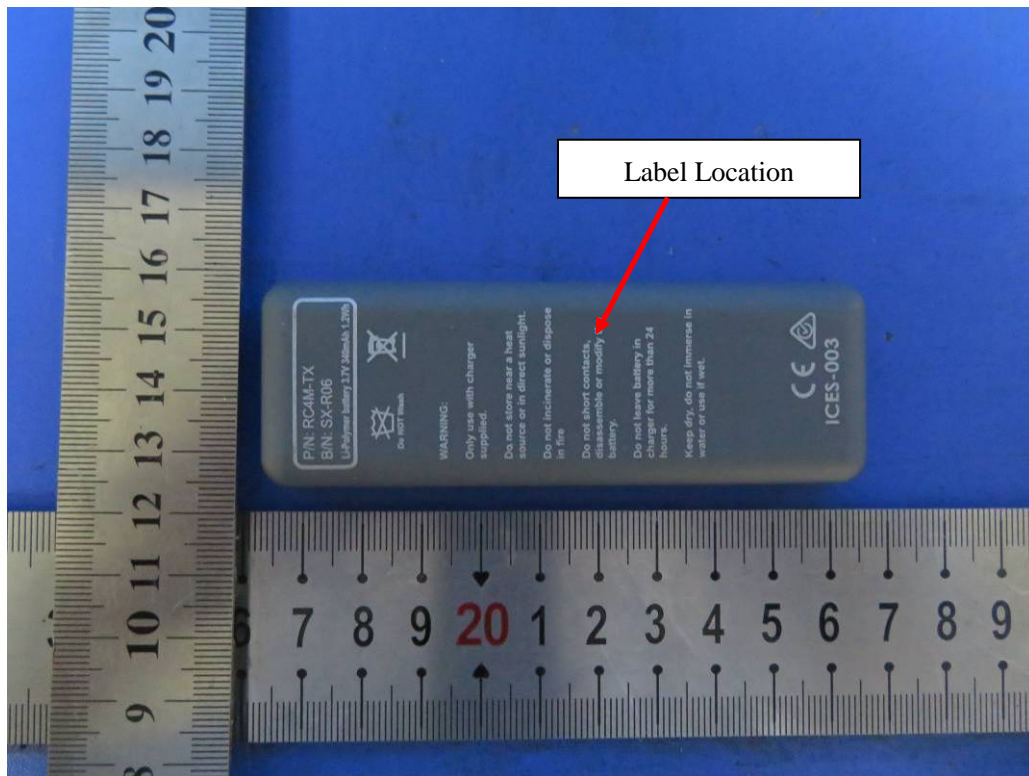

LABEL AND LOCATION

Model: IceVibe-CX-3

IC: 23455-CX3

FCC ID: 2AOF5CX3

FCC Warning: This device complies with part 15 of the FCC Rules and Industry Canada licence-exempt RSS. Operation is subject to the following two conditions: (1) This device may not cause harmful interference, and (2) this device must accept any interference received, including interference that may cause undesired operation.

Model: IceVibe-CX-2

IC: 23455-CX3

FCC ID: 2AOF5CX3

FCC Warning: This device complies with part 15 of the FCC Rules and Industry Canada licence-exempt RSS. Operation is subject to the following two conditions: (1) This device may not cause harmful interference, and (2) this device must accept any interference received, including interference that may cause undesired operation.

Model: IceVibe-CX-1

IC: 23455-CX3

FCC ID: 2AOF5CX3

FCC Warning: This device complies with part 15 of the FCC Rules and Industry Canada licence-exempt RSS. Operation is subject to the following two conditions: (1) This device may not cause harmful interference, and (2) this device must accept any interference received, including interference that may cause undesired operation.

Size: L6.0cm*W2.5cm

Material: Tagboard
Glue: adhesive sticker
Font color: Black
Label color: White