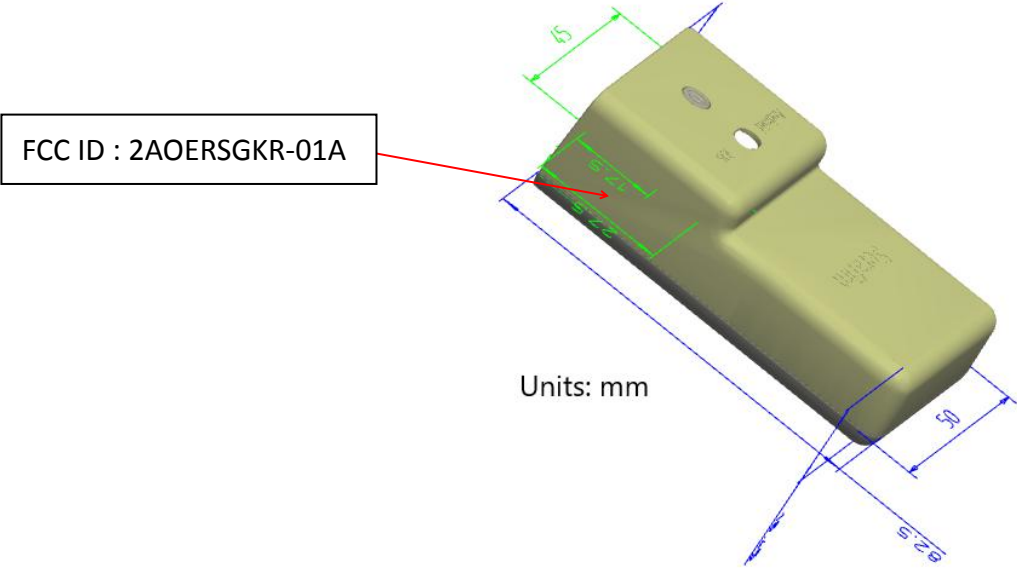

Product Certification FCC ID Label

1. Label Location:

2. Label Size & Content :

32.3x13.6mm

Serafim	NCC ID: CCAP19LP4850T9
Serafim Technologies Inc.	CE
Product : Serafim Bluetooth module	214-105446
Model No: Serafim BT1	FCC
Input : 1.5V (AAA)x3	FC
Bluetooth : BLE4.0	FC
Made in China	FCC ID: 2AOERSGKR-01A