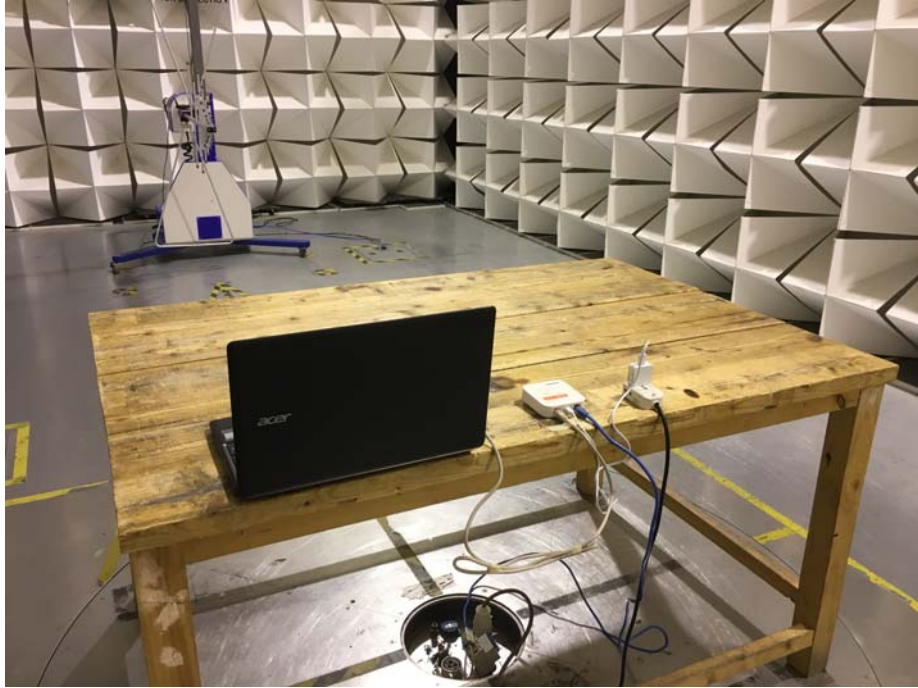

## Photographs of Test Setup

### Radiated Emissions Test Setup - Model RG4100+

From 30MHz-1000MHz

Above 1GHz

## Conducted Emission - Model RG4100+