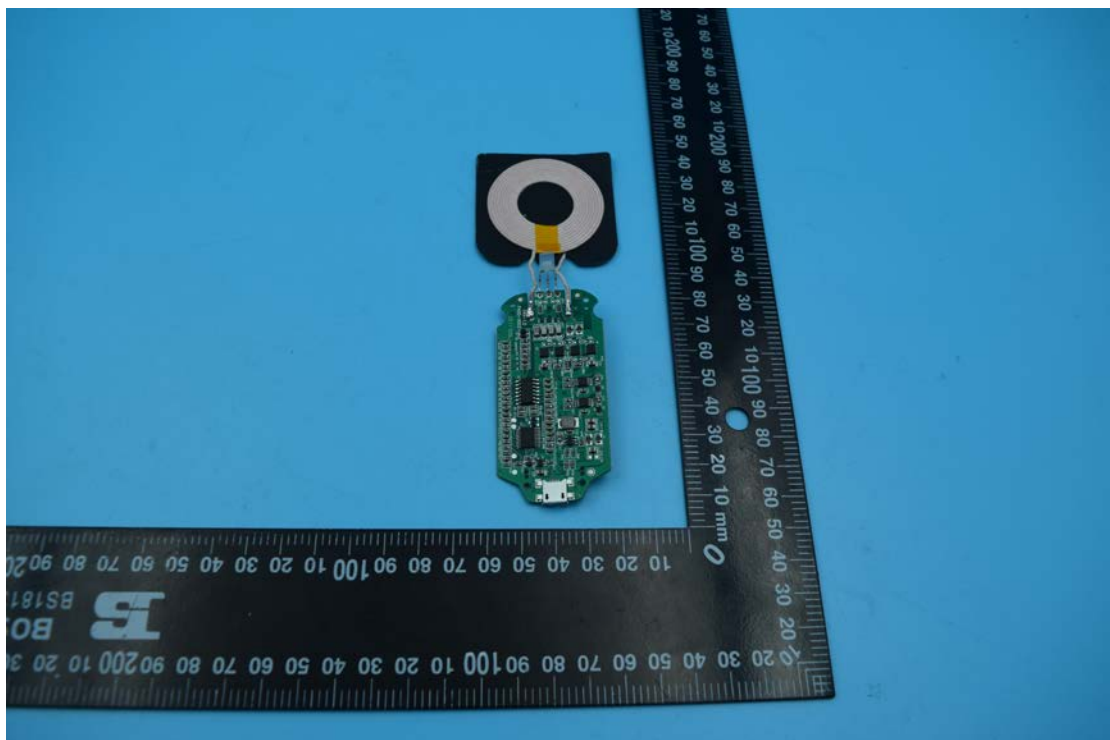

Model No.: ST-WCP

Internal Photos

1. EUT uncover view

2. Mainboard front view

3. Mainboard rear view

4. Antenna view