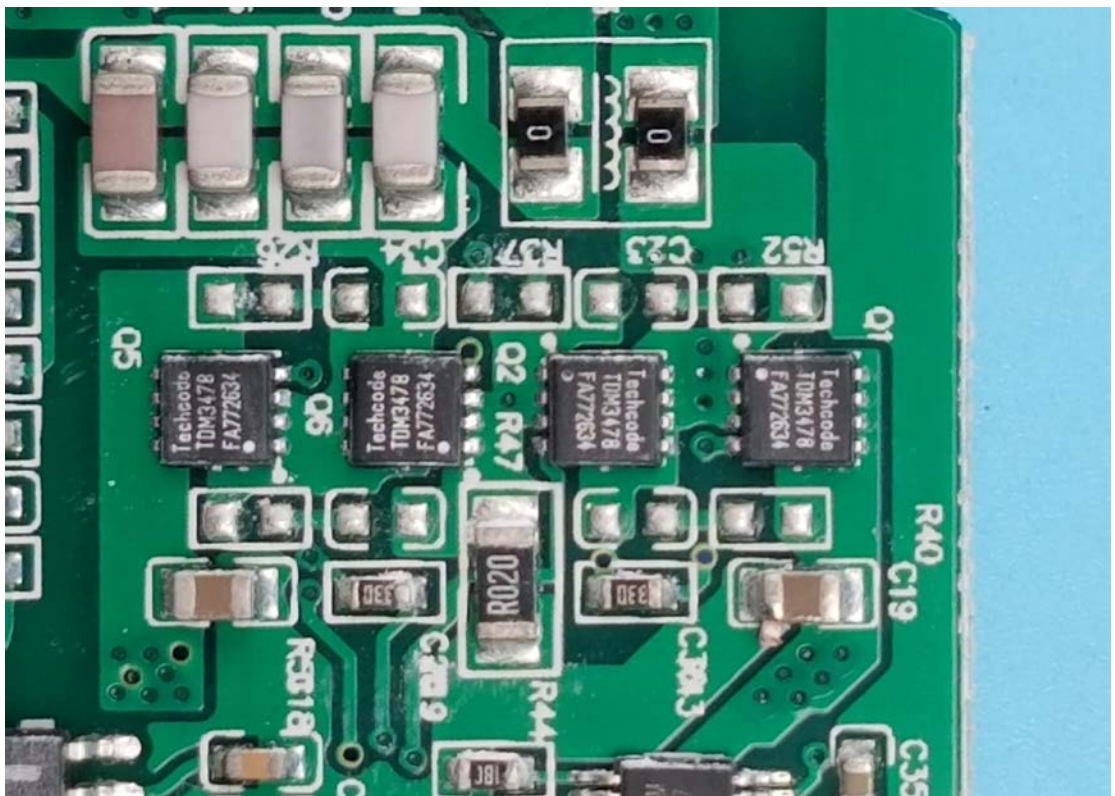

Model No.: ST-WCP

Internal Photos

1. EUT uncover view

2. Mainboard front view

3. Mainboard rear view

4. Antenna view