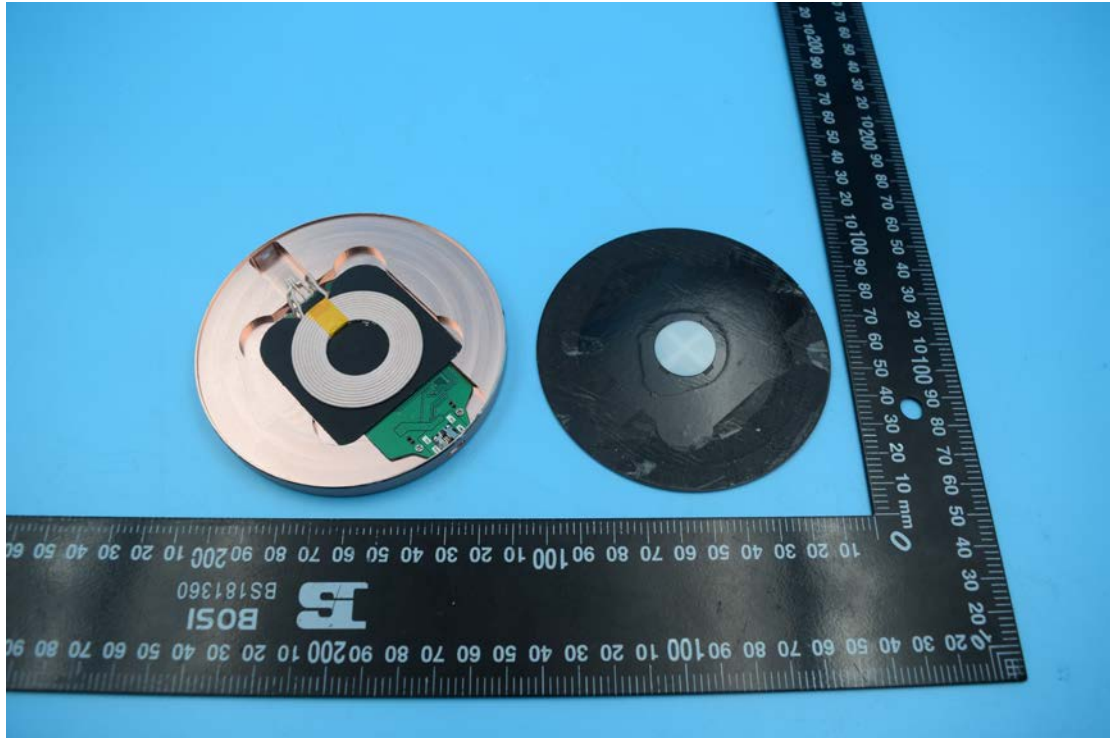

Model No.: ST-WCP

Internal Photos

1. EUT uncover view

2. Mainboard front view

3. Mainboard rear view

4. Antenna view