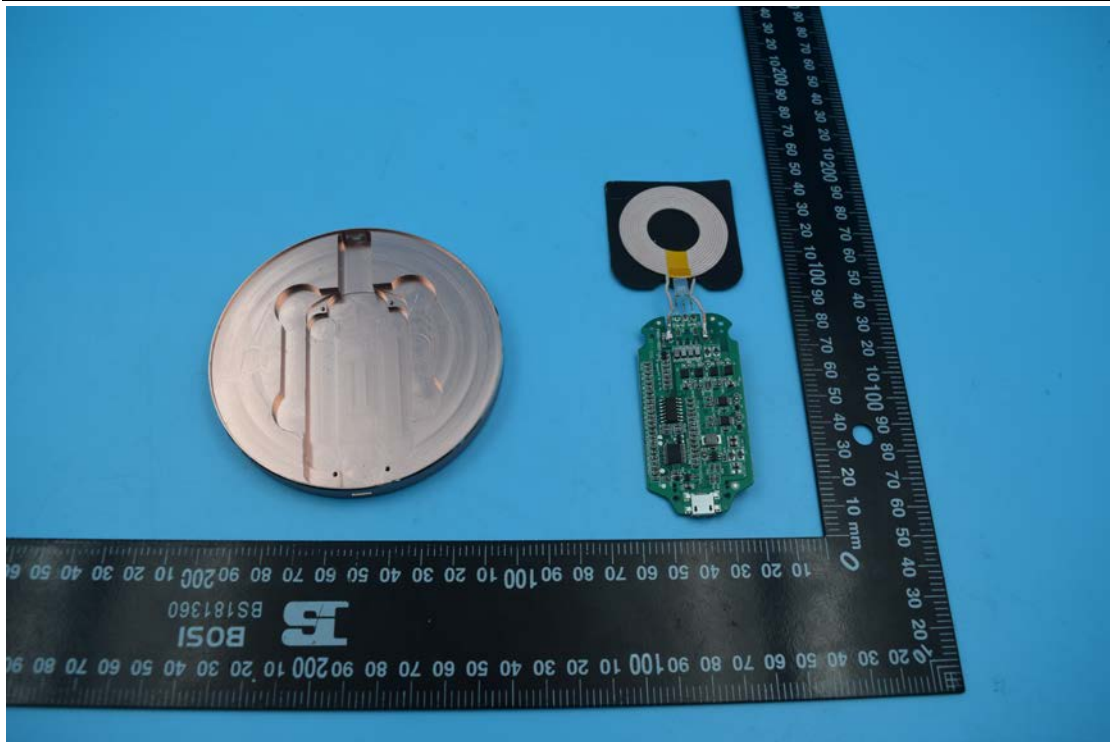

Model No.: ST-WCP

Internal Photos

1. EUT uncover view

2. Mainboard front view

3. Mainboard rear view

4. Antenna view