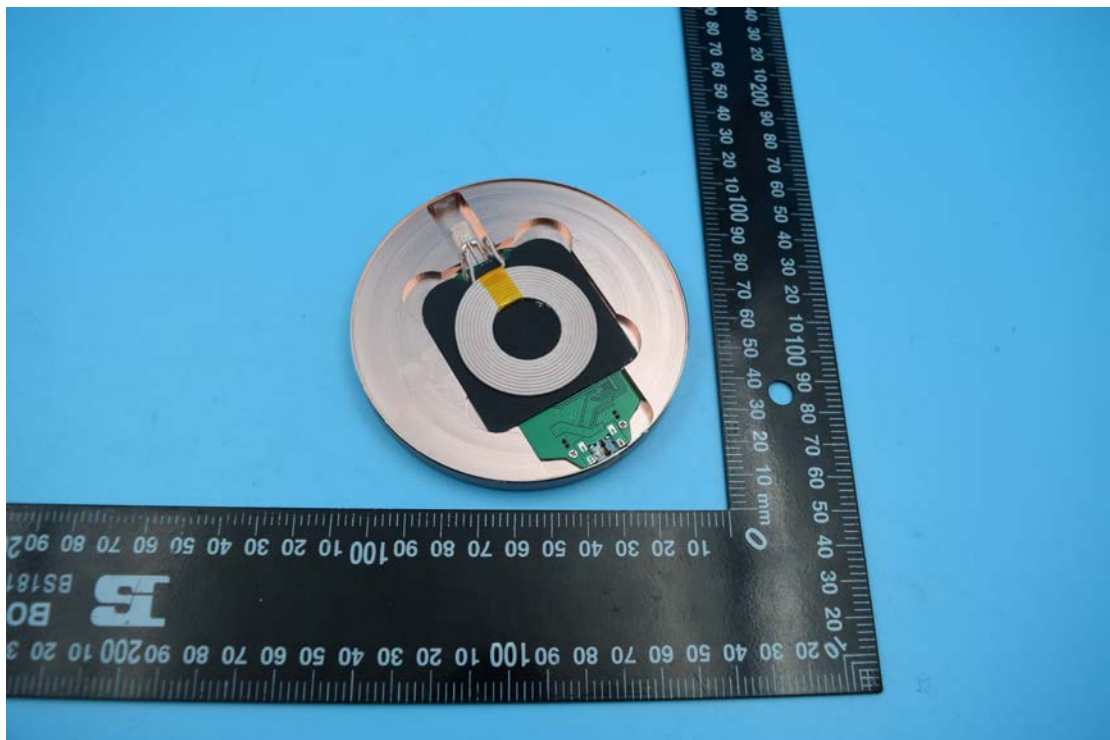

Model No.: ST-WCP

Internal Photos

1. EUT uncover view

2. Mainboard front view

3. Mainboard rear view

4. Antenna view