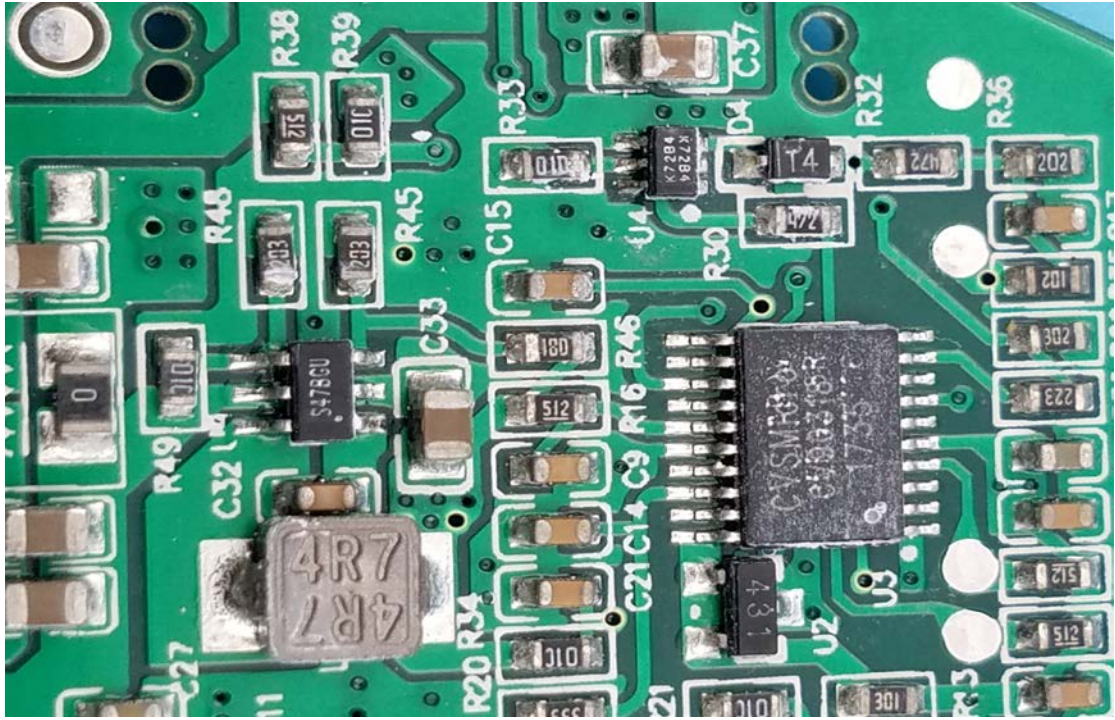

Model No.: ST-WCP

Internal Photos

1. EUT uncover view

2. Mainboard front view

3. Mainboard rear view

4. Antenna view