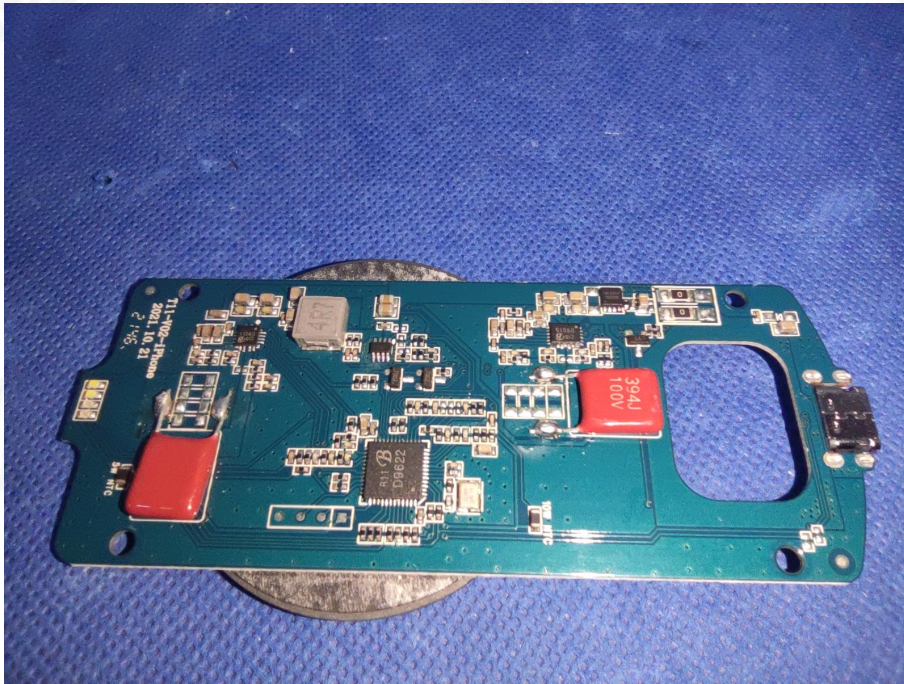

FCC ID: 2AODN-T11

EUT PHOTO(Internal Photos)

***** END OF REPORT *****