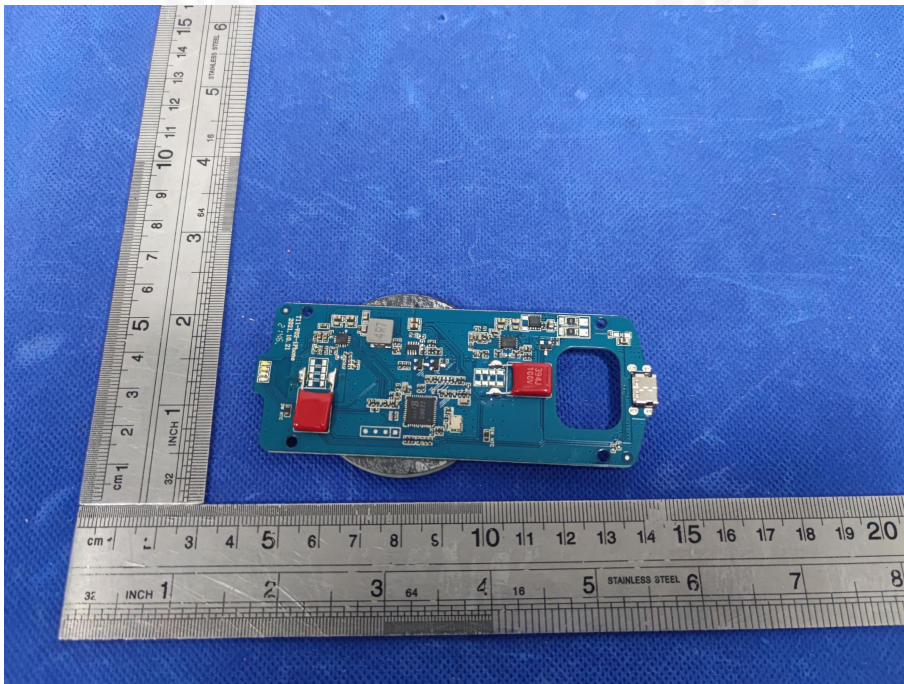

FCC ID: 2AODN-T11

EUT PHOTO(Internal Photos)

***** END OF REPORT *****