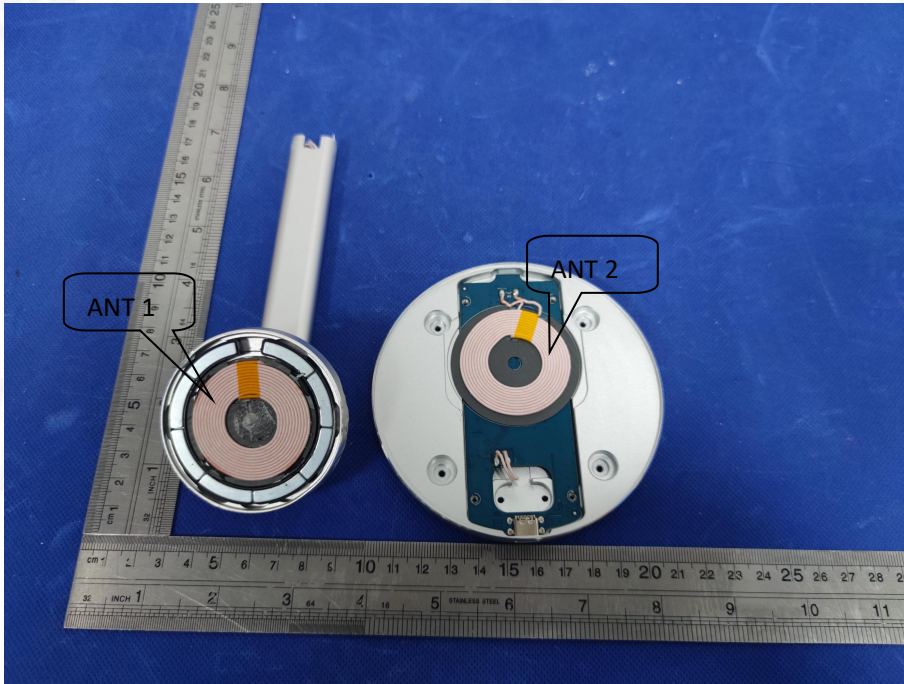

FCC ID: 2AODN-T11

EUT PHOTO(Internal Photos)

***** END OF REPORT *****