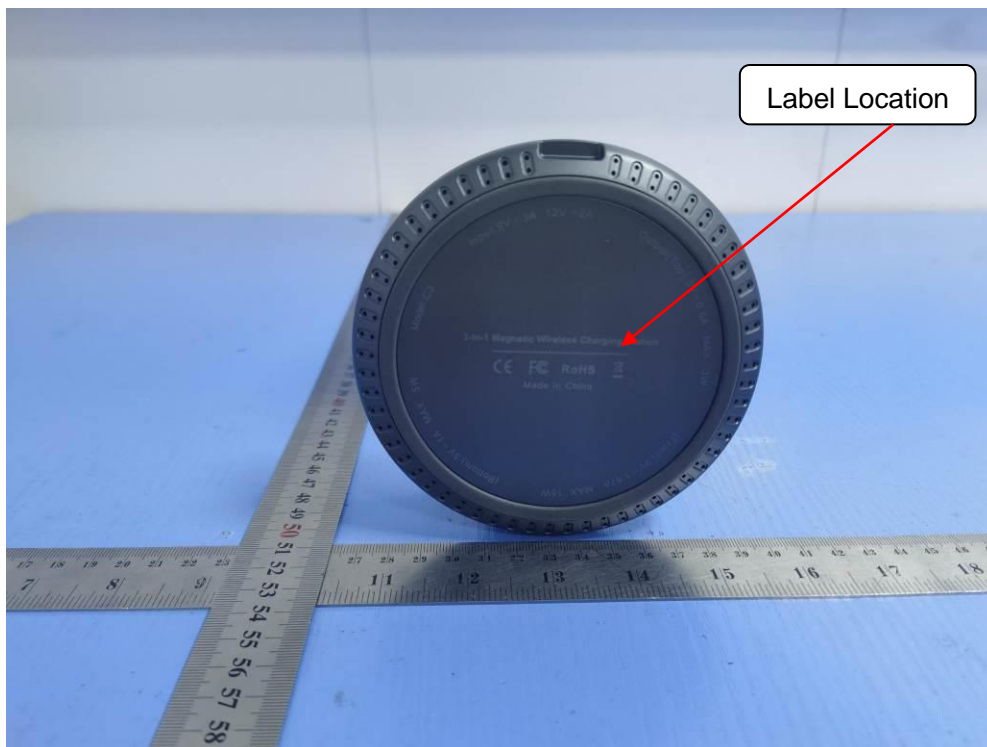

Label and Location

Desktop wireless charger

Test Model: C3

FCC ID: 2AODN-C3

Size: L2.5cm*W1.5cm

Material: Tagboard

Glue: adhesive sticker

Font color: White

Label color: Black