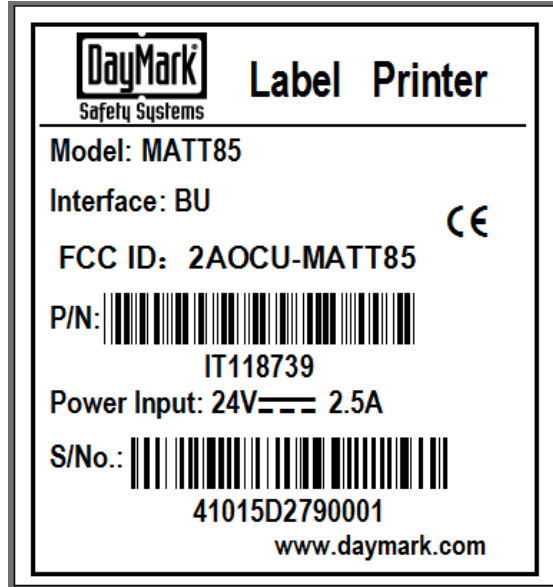

EXHIBIT A - FCC ID LABELING AND LOCATION

FCC ID Label

Proposed FCC ID Label Location

Label Here

The label shown shall be permanently affixed at a conspicuous location on the device and be readily visible to the user at the time purchase (Labeling requirements per 2.925)