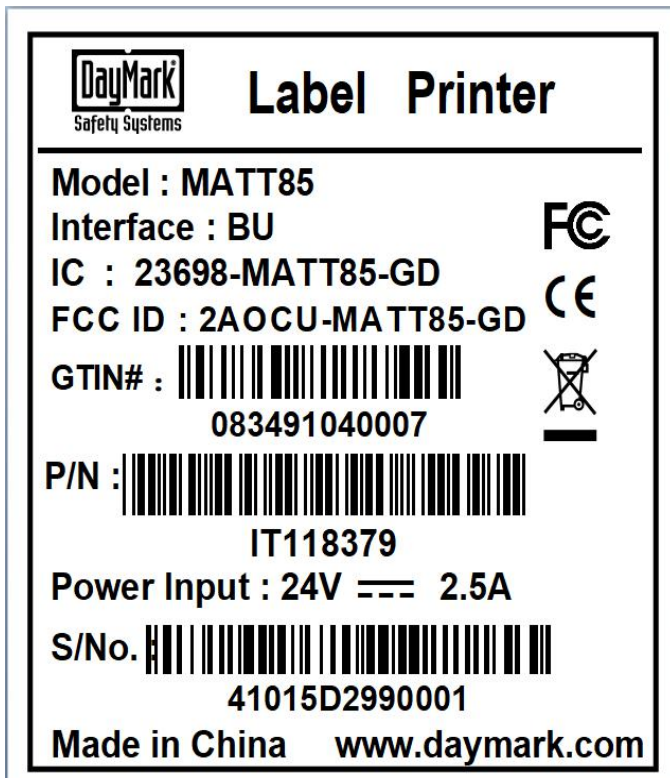

Label location

Size : 50mm*60mm

Label

Note:Note: the label is too small, and there is no place for FCC ID and ic ID warnings, so the warnings are reflected in the instruction manual.