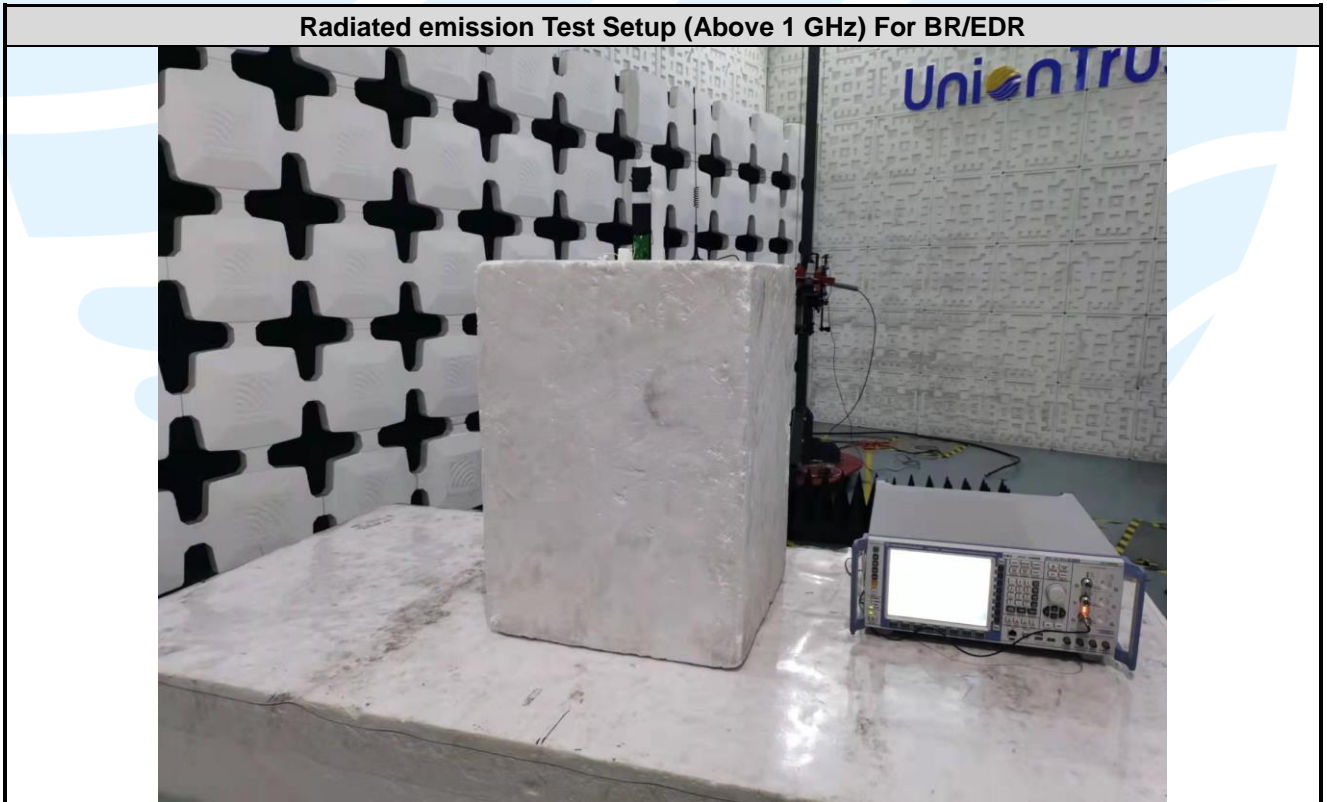

APPENDIX 1 PHOTOS OF TEST SETUP

Radiated emission Test Setup (30 MHz~1 GHz) For BLE

Radiated emission Test Setup (Above 1 GHz) For BLE

RF Conducted Test Setup For BR/EDR

RF Conducted Test Setup For BLE