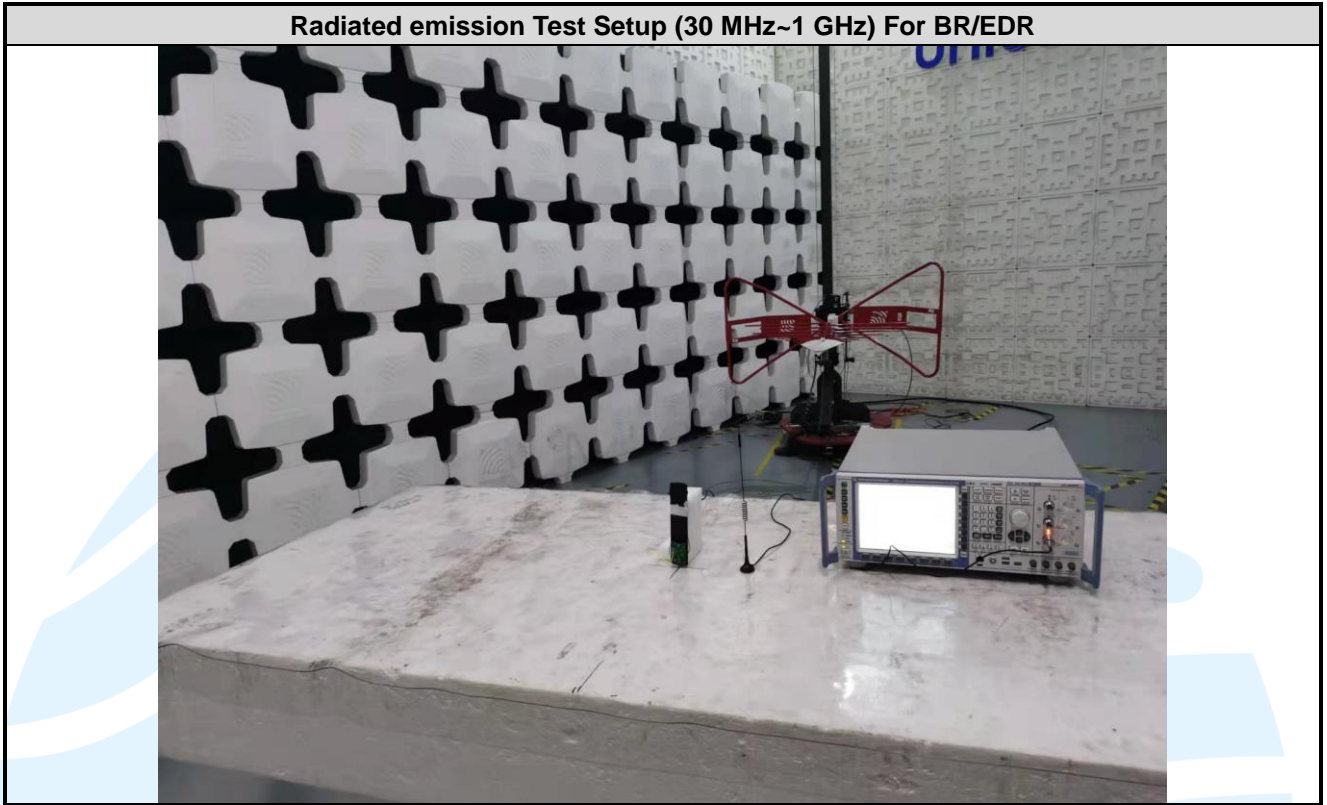

APPENDIX 1 PHOTOS OF TEST SETUP

Radiated emission Test Setup (30 MHz~1 GHz) For BLE

Radiated emission Test Setup (Above 1 GHz) For BLE

RF Conducted Test Setup For BR/EDR

RF Conducted Test Setup For BLE