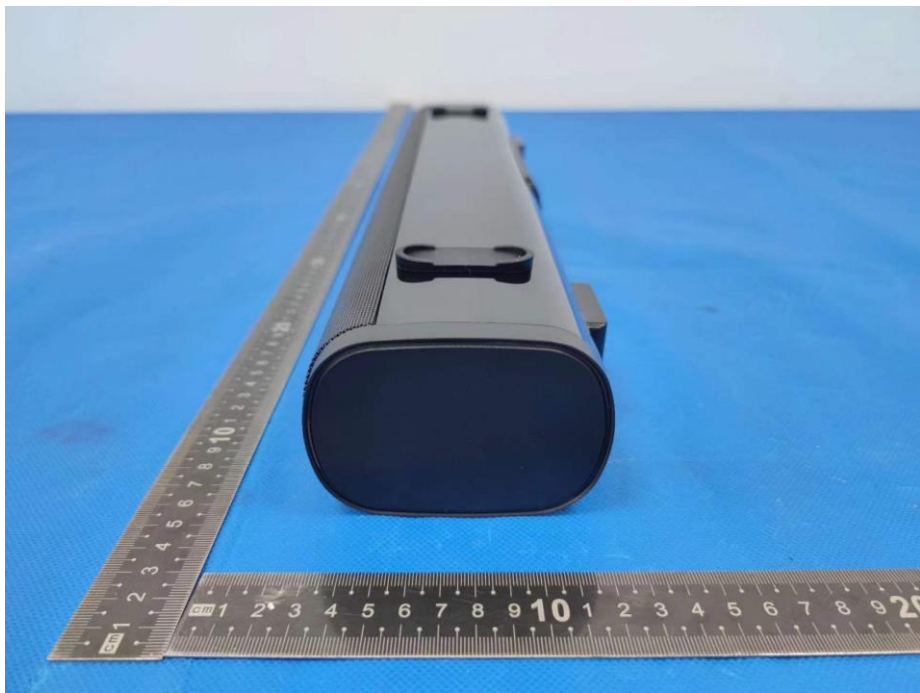

External Photos

Adapter 1: GKYZD0130180US

Adapter 2: TY1800130A1mn