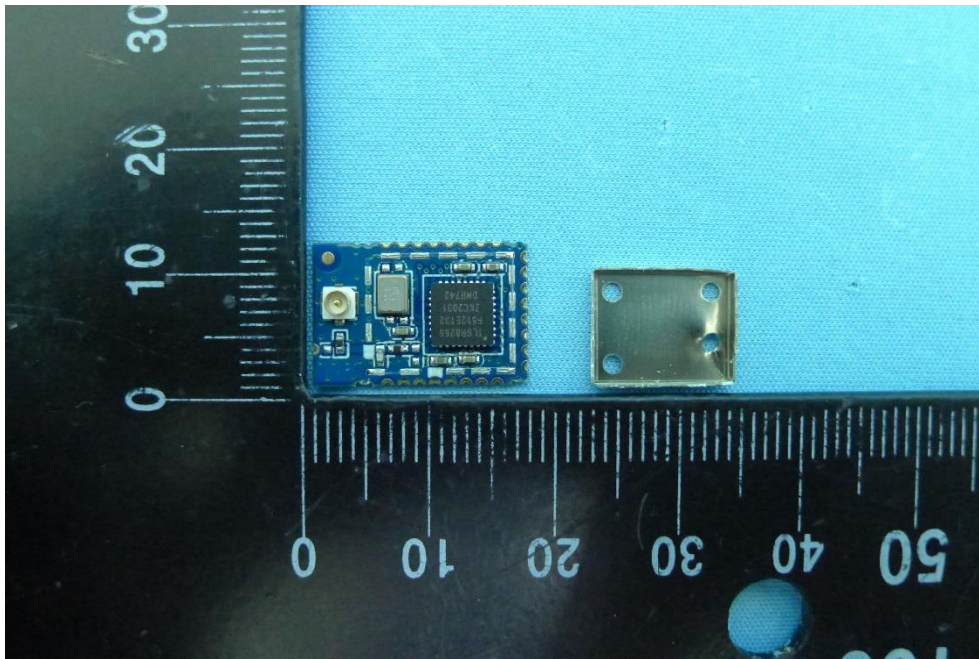

Product: Bluetooth Mesh Module

Brand Name: LinkCom

Model Number: LCBTMD18

Internal Photograph

(1) EUT Photo

(2) EUT Photo