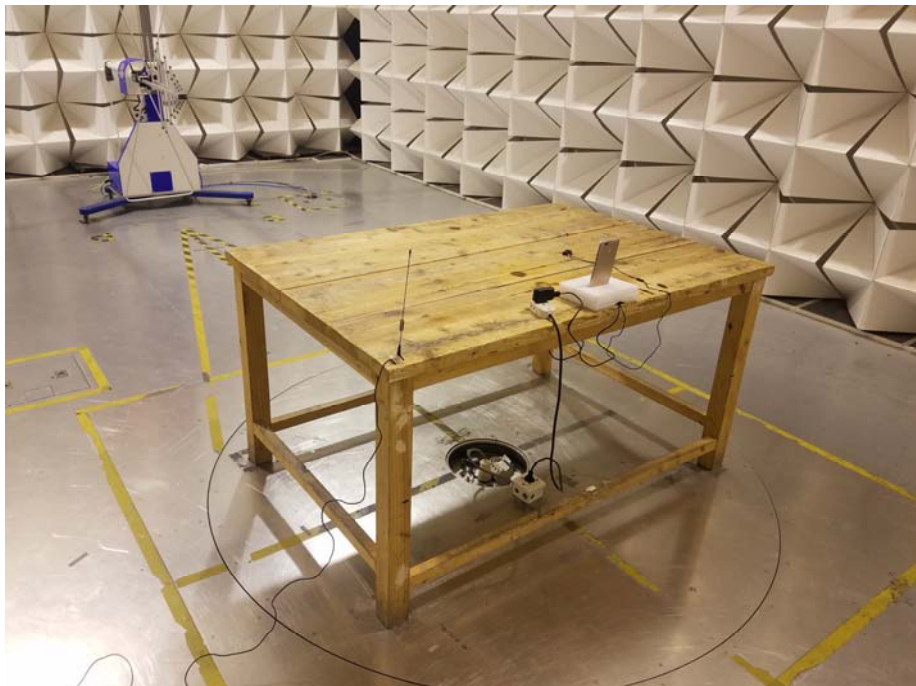

2G/3G Setup photo Model M6 Plus FCC ID: 2AOC2-M6PLUS

Photograph - Spurious Emissions Radiated Test Setup

Below 30MHz Test Site 2#

For 30MHz-1000MHz Test Site 2#

Appendix WTS18S01101533W_Photo

For Above 1GHz Test Site 1#