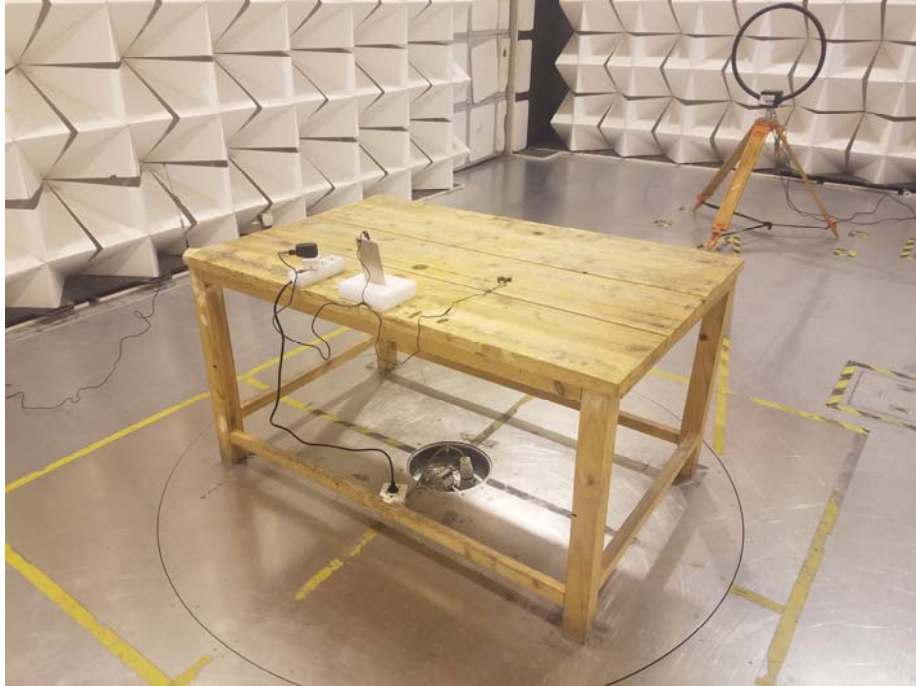

2G/3G Setup photo Model M6 Plus FCC ID: 2AOC2-M6PLUS

Photograph - Spurious Emissions Radiated Test Setup

Below 30MHz Test Site 2#

For 30MHz-1000MHz Test Site 2#

Appendix WTS18S01101533W_Photo

For Above 1GHz Test Site 1#