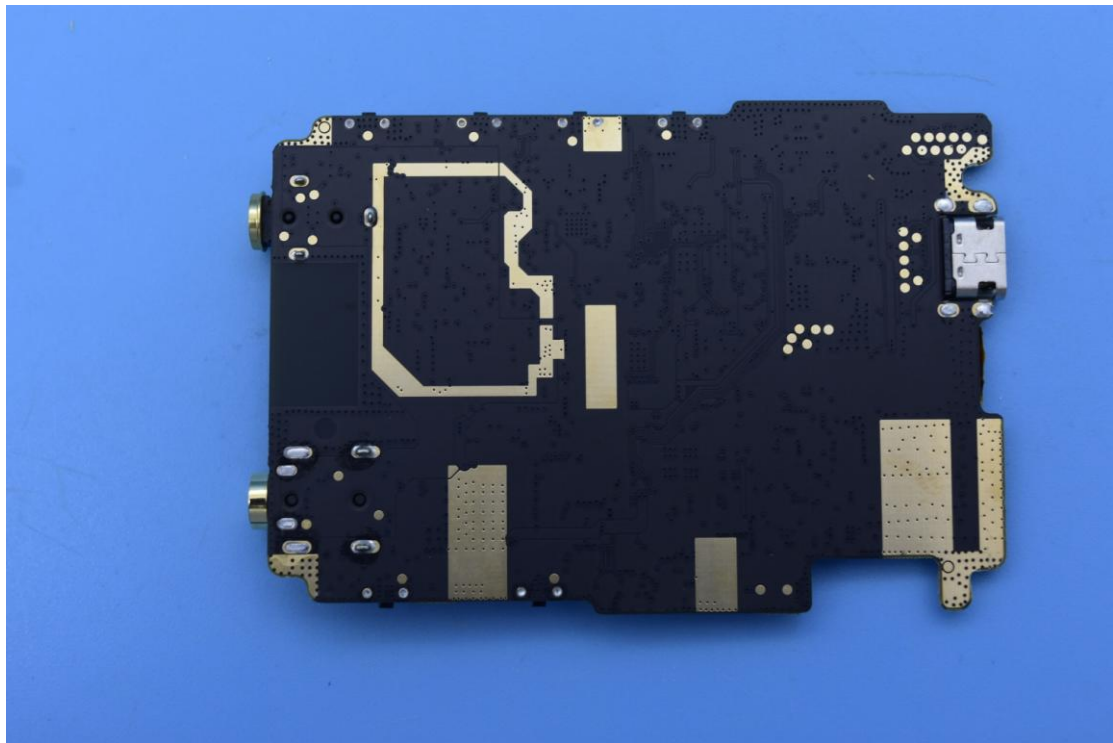

FCC ID: 2AOBQ-HIBYR3PRO

Internal Photos

1. EUT uncover view

## 2. Antenna view