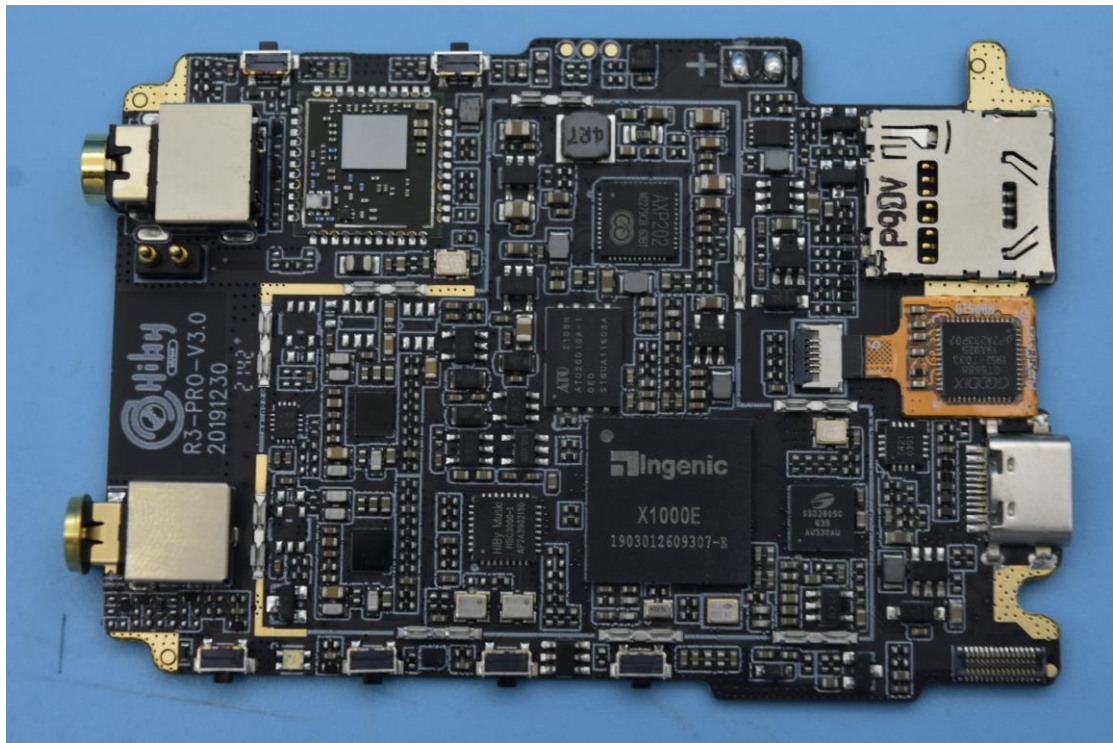

FCC ID: 2AOBQ-HIBYR3PRO

Internal Photos

1. EUT uncover view

## 2. Antenna view