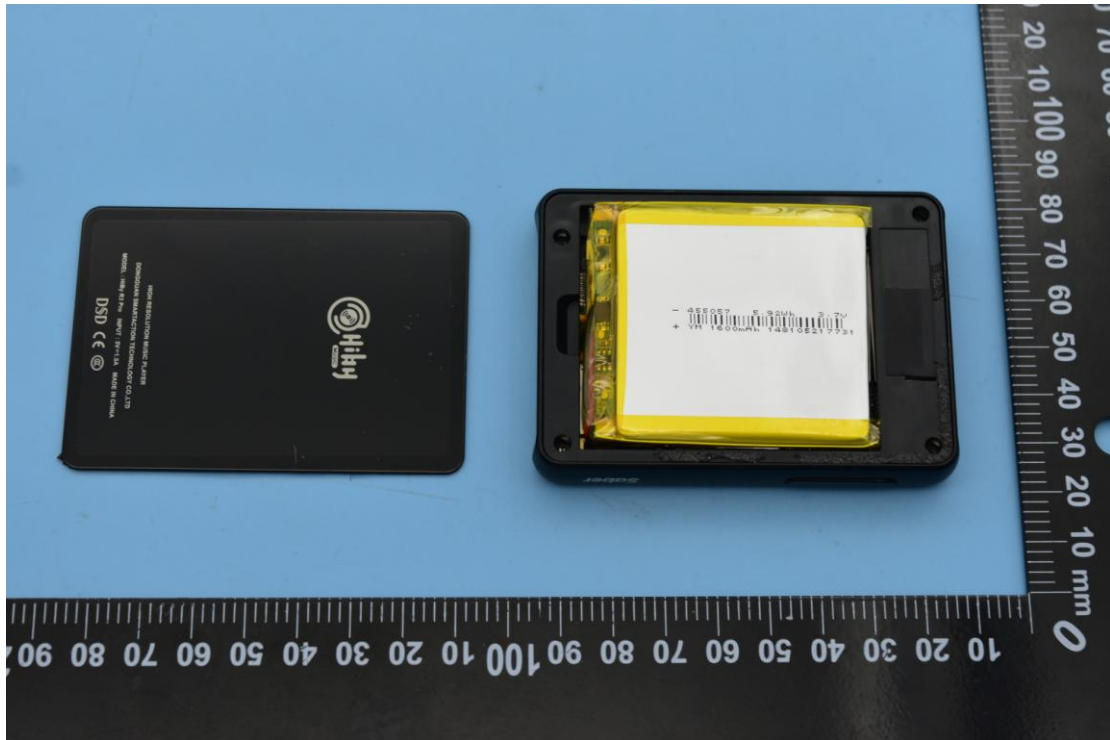

FCC ID: 2AOBQ-HIBYR3PRO

Internal Photos

1. EUT uncover view

## 2. Antenna view