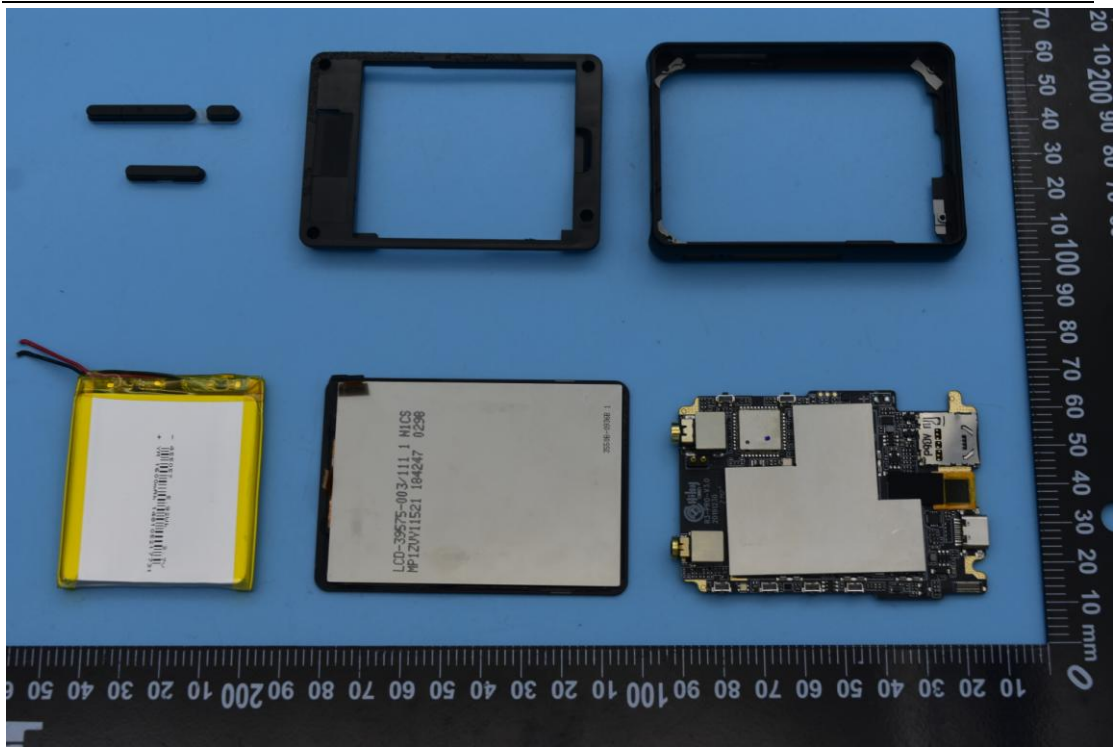

FCC ID: 2AOBQ-HIBYR3PRO

Internal Photos

1. EUT uncover view

## 2. Antenna view