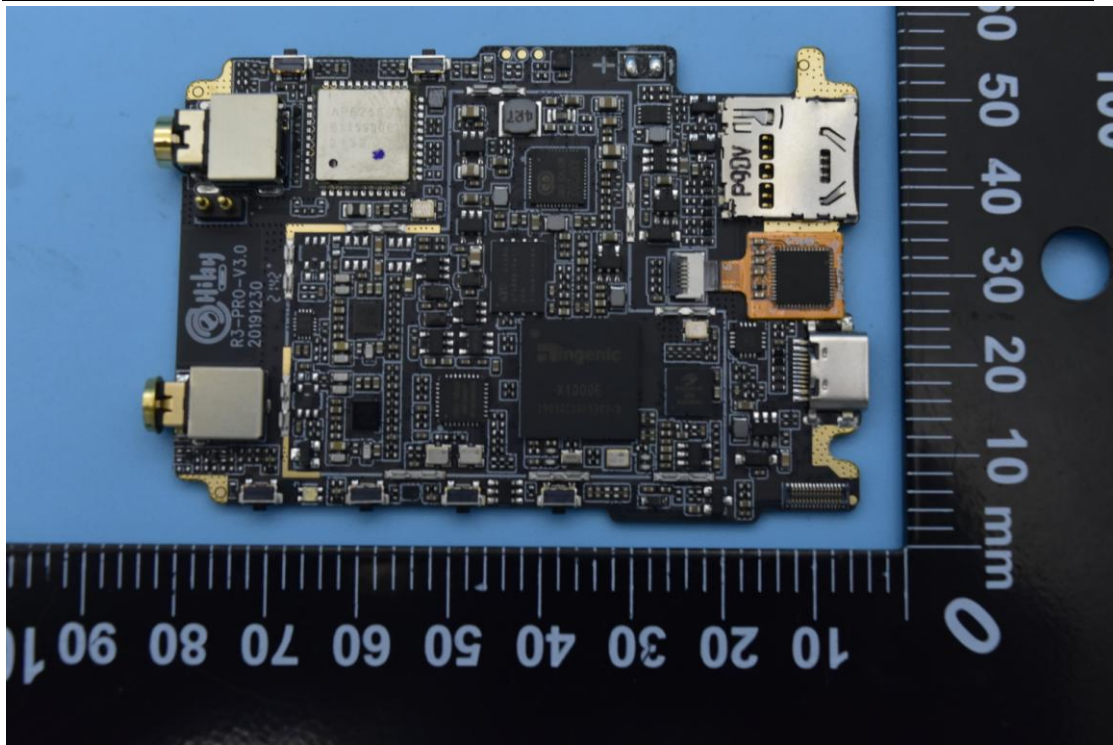

FCC ID: 2AOBQ-HIBYR3PRO

Internal Photos

1. EUT uncover view

## 2. Antenna view