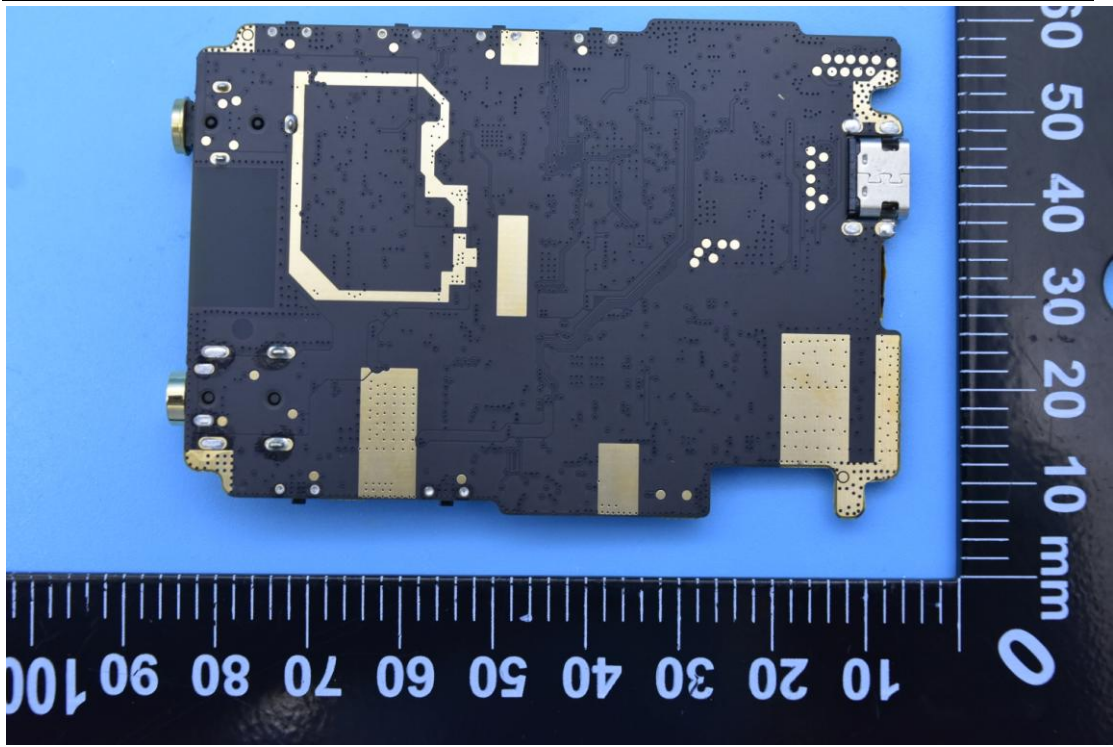

FCC ID: 2AOBQ-HIBYR3PRO

Internal Photos

1. EUT uncover view

## 2. Antenna view