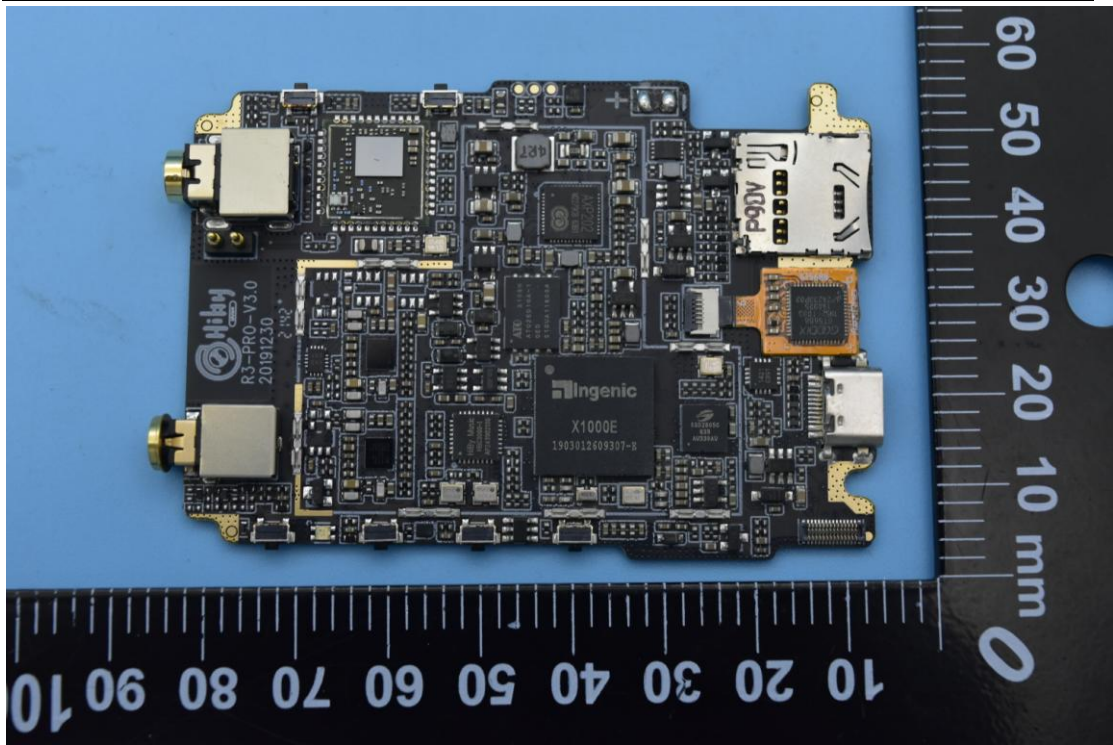

FCC ID: 2AOBQ-HIBYR3PRO

Internal Photos

1. EUT uncover view

## 2. Antenna view