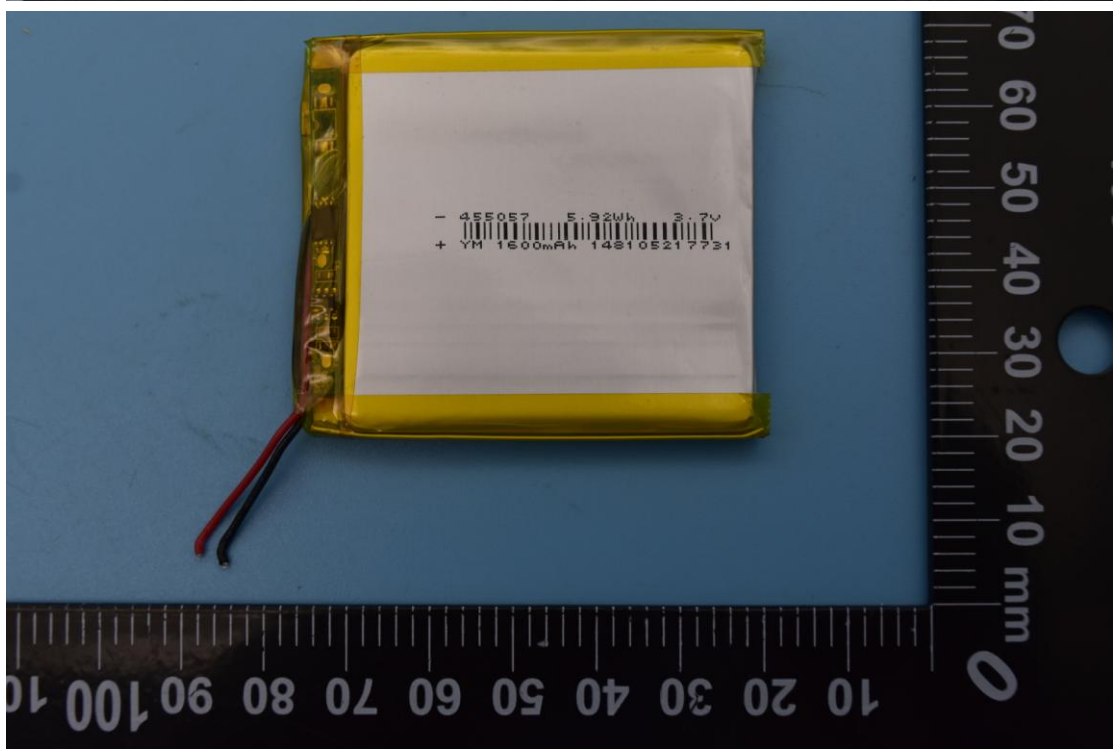

FCC ID: 2AOBQ-HIBYR3PRO

Internal Photos

1. EUT uncover view

## 2. Antenna view