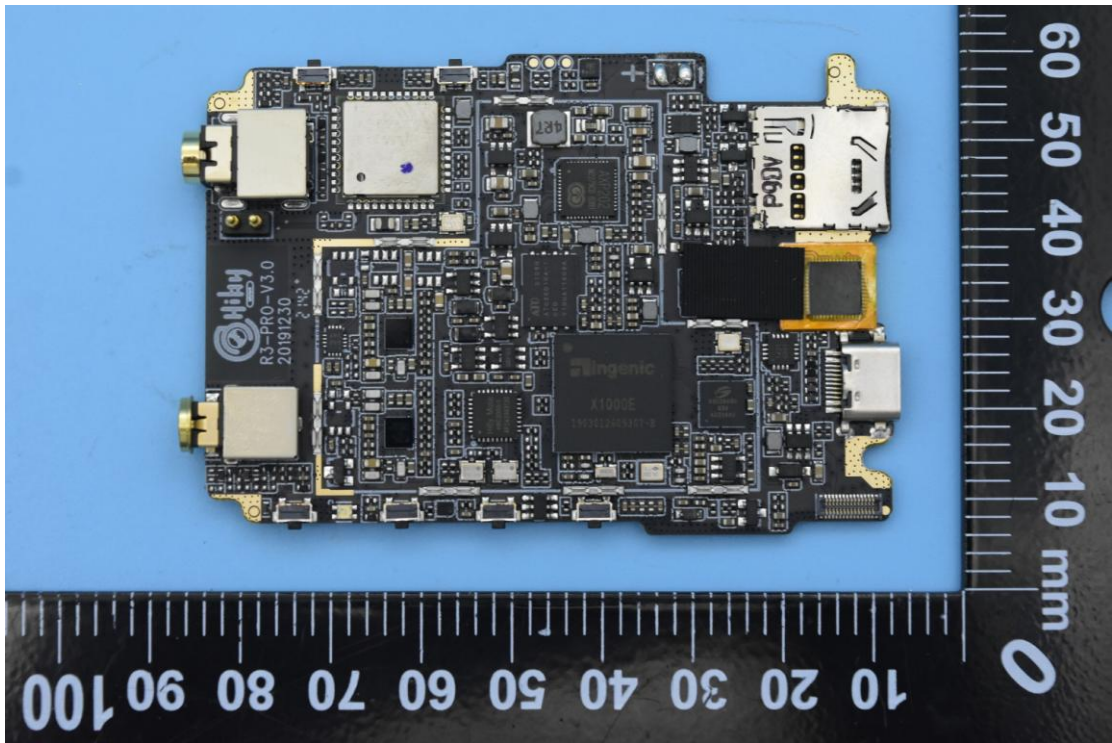

FCC ID: 2AOBQ-HIBYR3PRO

Internal Photos

1. EUT uncover view

## 2. Antenna view