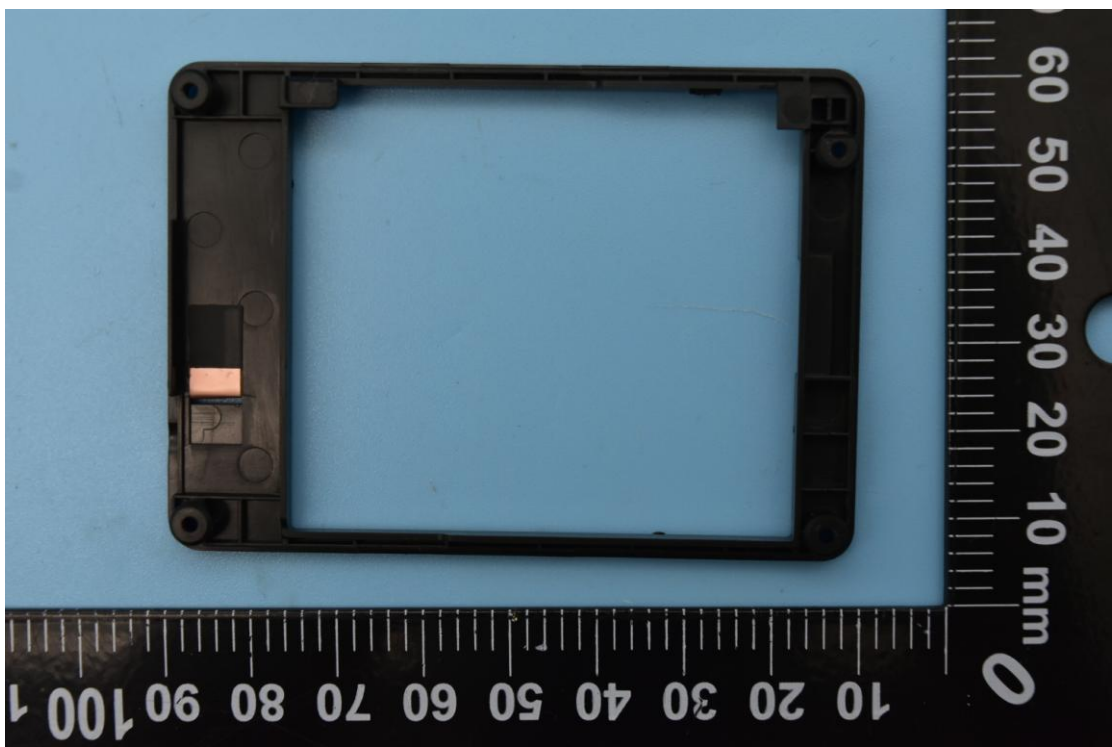

FCC ID: 2AOBQ-HIBYR3PRO

Internal Photos

1. EUT uncover view

## 2. Antenna view