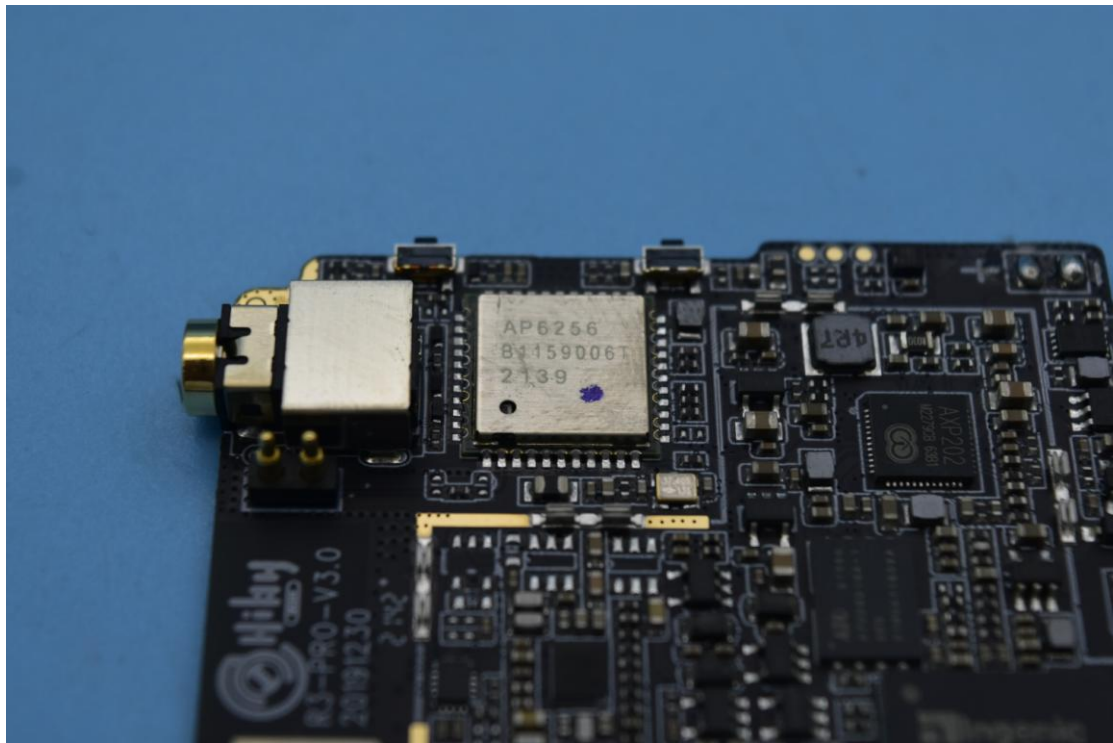

FCC ID: 2AOBQ-HIBYR3PRO

Internal Photos

1. EUT uncover view

## 2. Antenna view