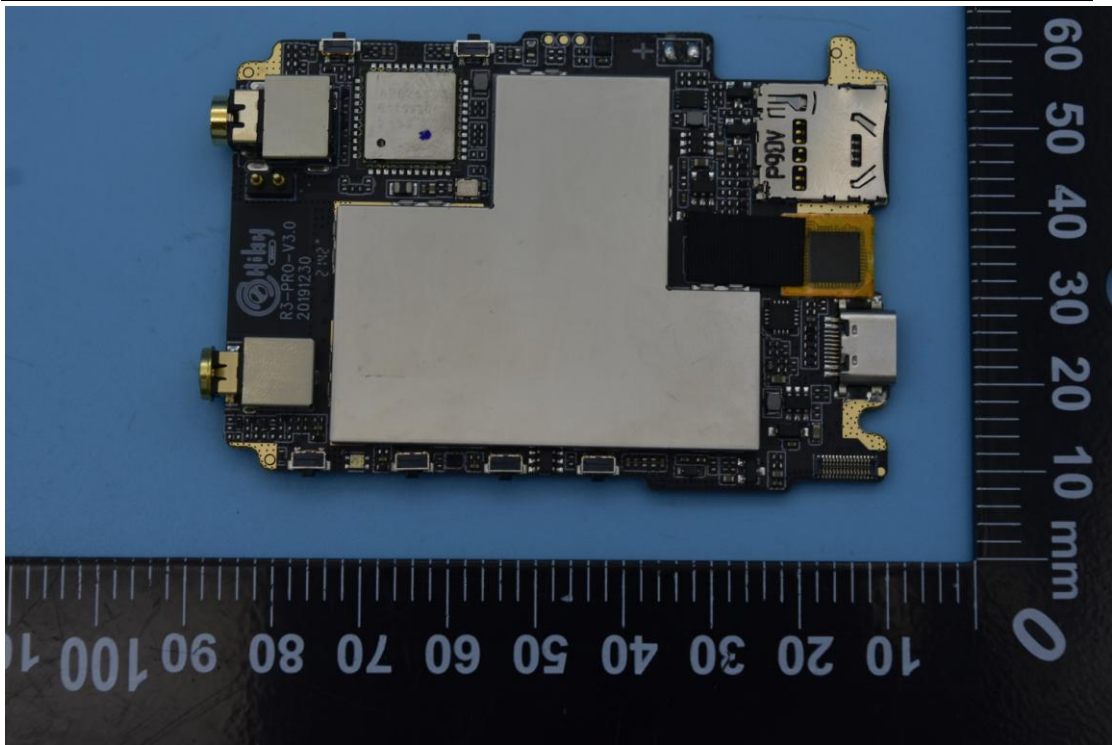

FCC ID: 2AOBQ-HIBYR3PRO

Internal Photos

1. EUT uncover view

## 2. Antenna view