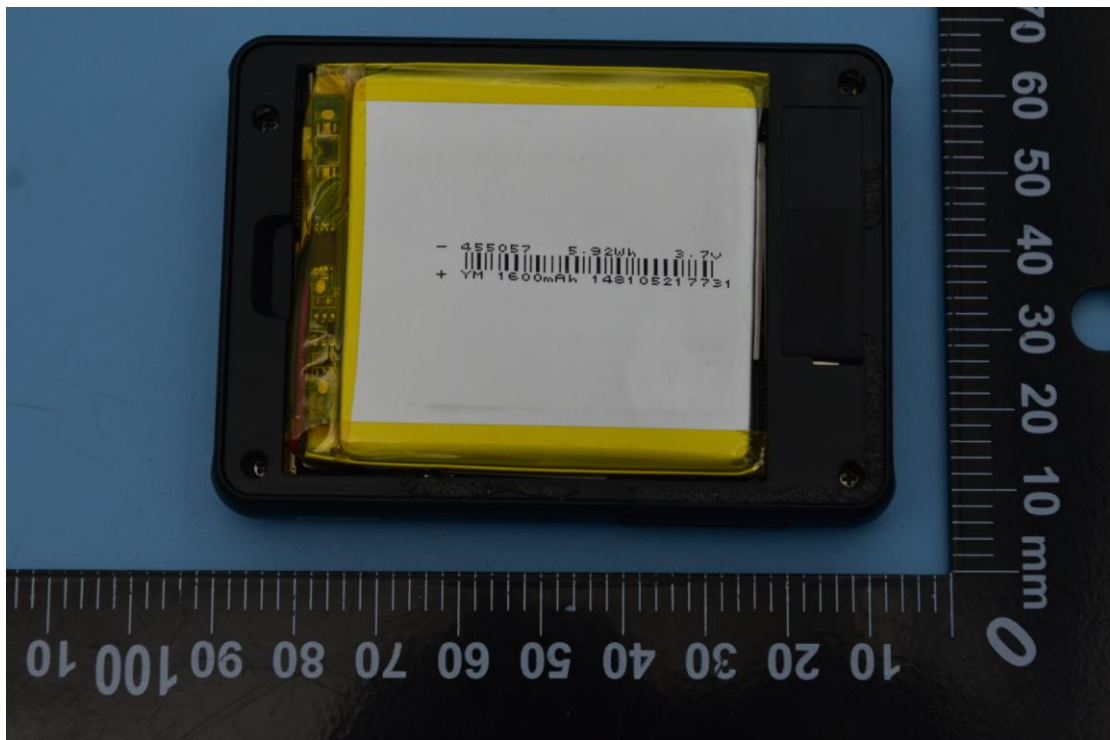

FCC ID: 2AOBQ-HIBYR3PRO

Internal Photos

1. EUT uncover view

## 2. Antenna view