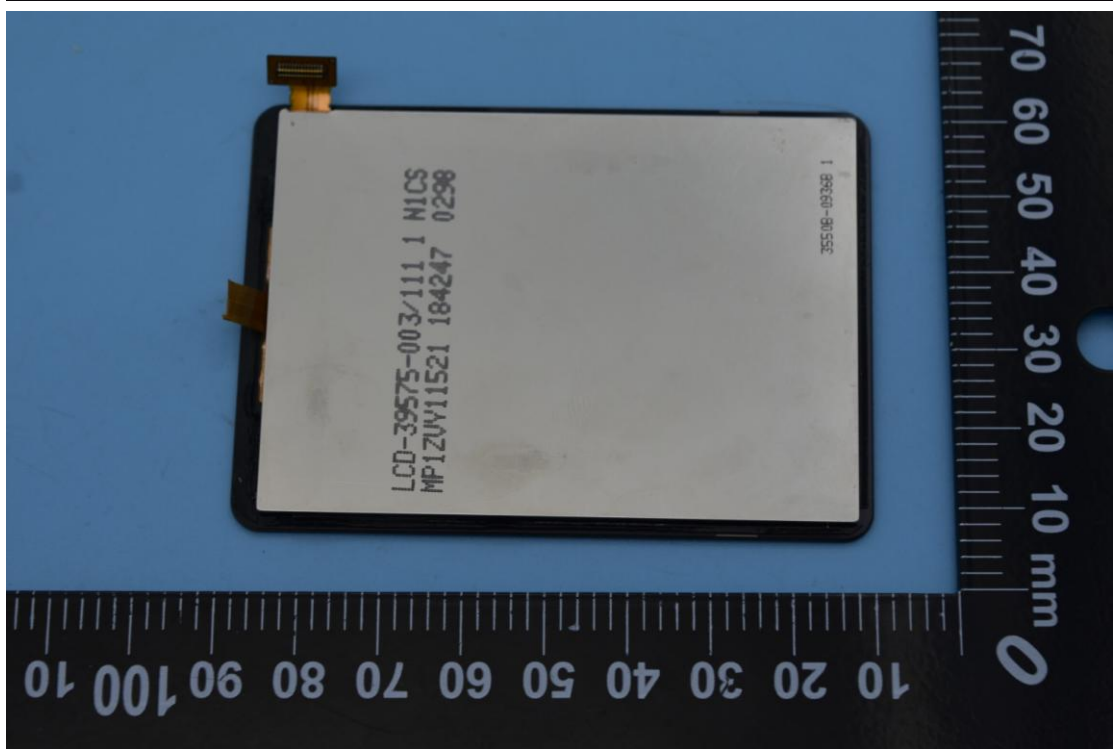

FCC ID: 2AOBQ-HIBYR3PRO

Internal Photos

1. EUT uncover view

## 2. Antenna view