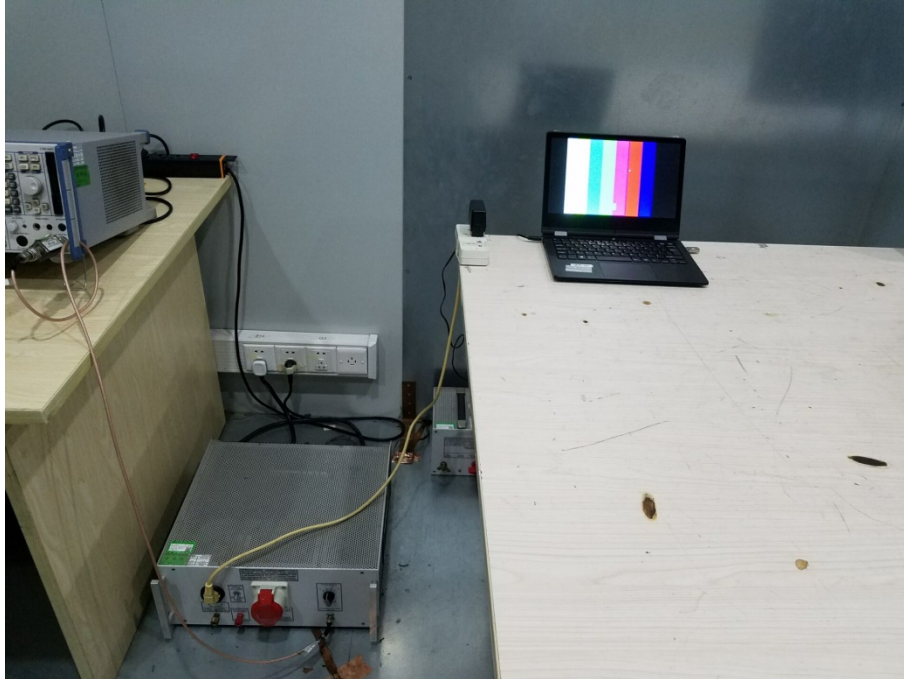

EXHIBIT 4 - TEST SETUP PHOTOGRAPHS

Conducted Emission Test Setup

Radiation Emission Test Setup (Below 30MHz)

Radiation Emission Test Setup (30MHz to 1GHz)

Radiation Emission Test Setup (1GHz to 18GHz)

Radiation Emission Test Setup (Above 18GHz)