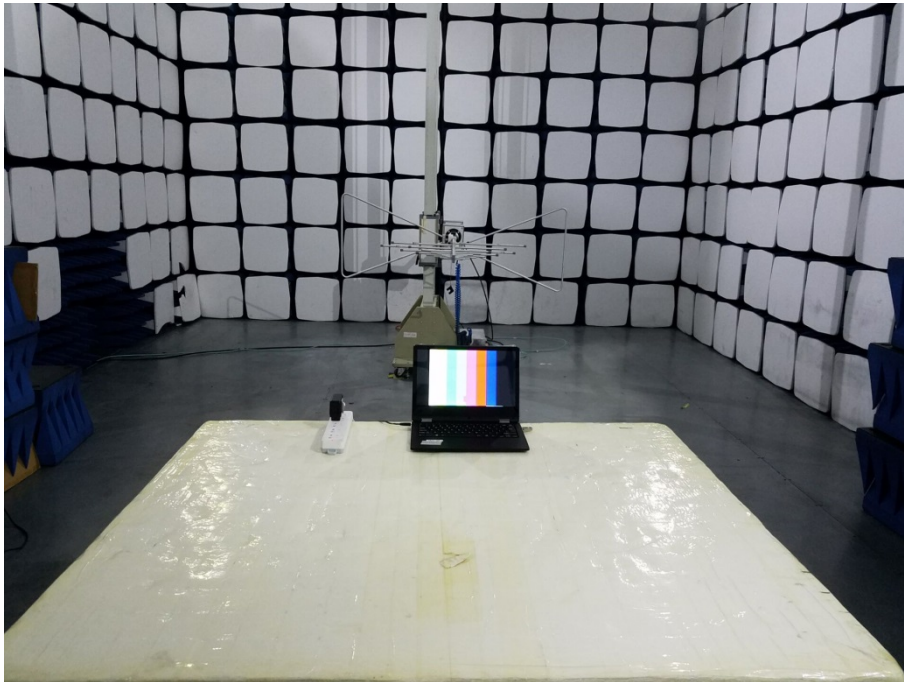

EXHIBIT 4 - TEST SETUP PHOTOGRAPHS

Conducted Emission Test Setup

Radiation Emission Test Setup (Below 30MHz)

Radiation Emission Test Setup (30MHz to 1GHz)

Radiation Emission Test Setup (1GHz to 18GHz)

Radiation Emission Test Setup (Above 18GHz)