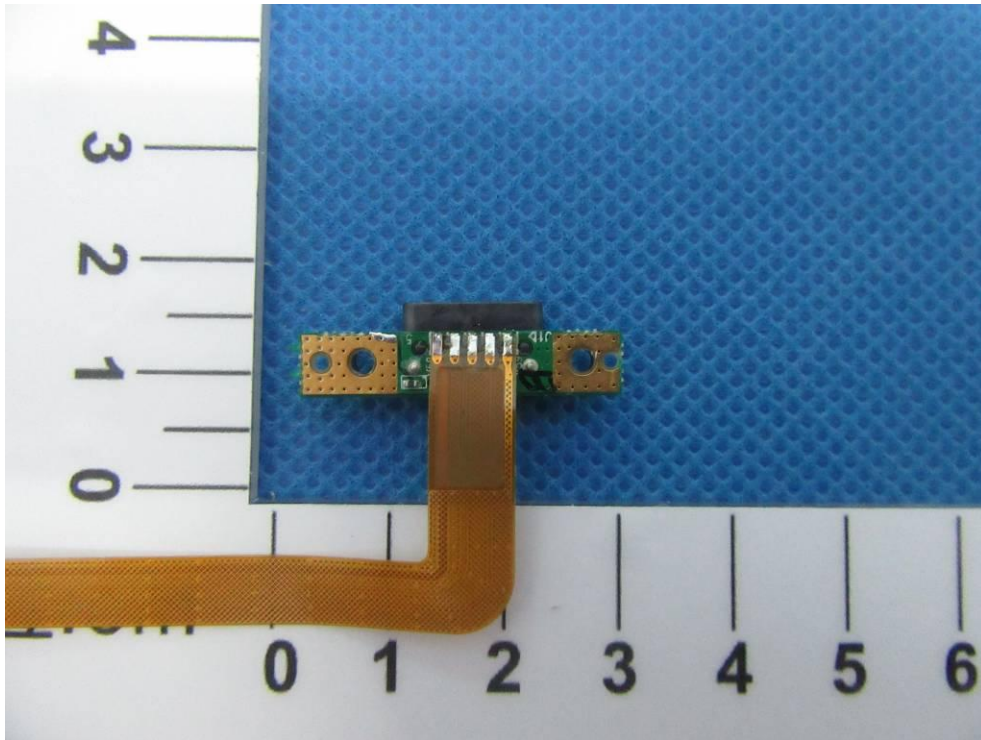

ATTACHMENT PHOTOGRAPHS OF EUT

Photo 1

Photo 2

Photo 3

Photo 4

Photo 5

Photo 6

Photo 7

Photo 8

Photo 9

Photo 10

Photo 11

Photo 12

Juke AC/DC ADAPTER

MODEL: JK050200-S04USA
 INPUT: 100-240Vac, 50/60Hz 0.5A
 OUTPUT: 5V \equiv 2000mA
 EFFICIENCY LEVEL: VI

UL US
 LISTED E359482
 4ZU6
 I.T.E. POWER SUPPLY
 MADE IN CHINA
 MANUFACTURER: SHENZHEN JUKE ELECTRONICS CO., LTD