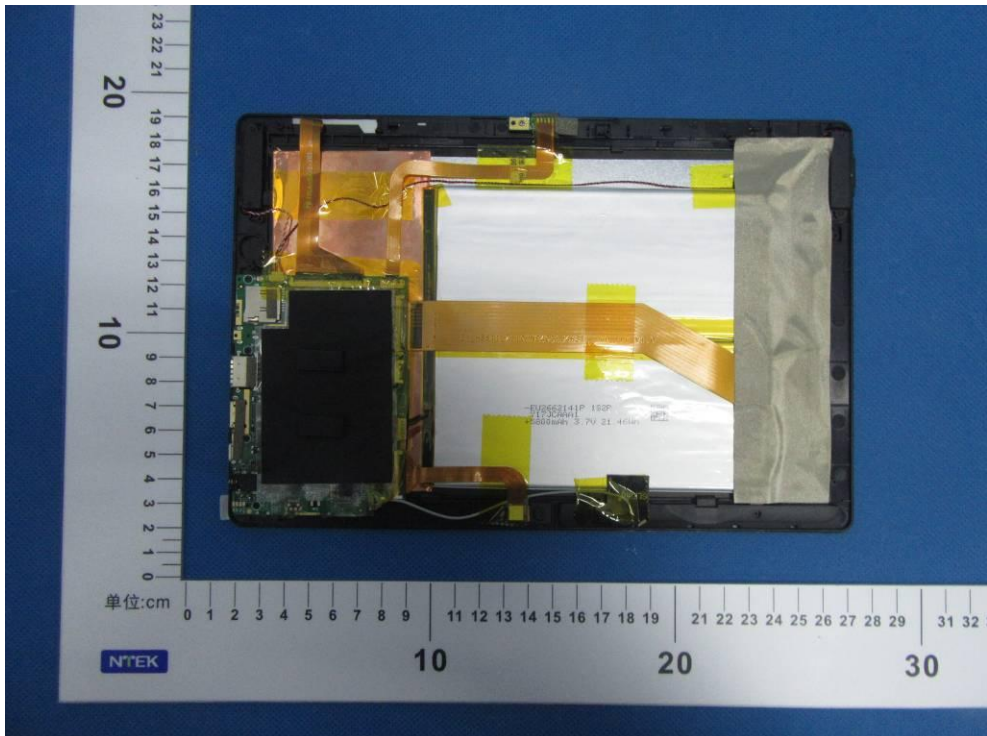

ATTACHMENT PHOTOGRAPHS OF EUT

Photo 1

Photo 2

Photo 3

Photo 4

Photo 5

Photo 6

Photo 7

Photo 8

Photo 9

Photo 10

Photo 11

Photo 12

Juke AC/DC ADAPTER

MODEL: JK050200-S04USA
 INPUT: 100-240Vac, 50/60Hz 0.5A
 OUTPUT: 5V \equiv 2000mA
 EFFICIENCY LEVEL: VI

UL US
 LISTED E359482
 4ZU6
 I.T.E. POWER SUPPLY
 MADE IN CHINA
 MANUFACTURER: SHENZHEN JUKE ELECTRONICS CO., LTD