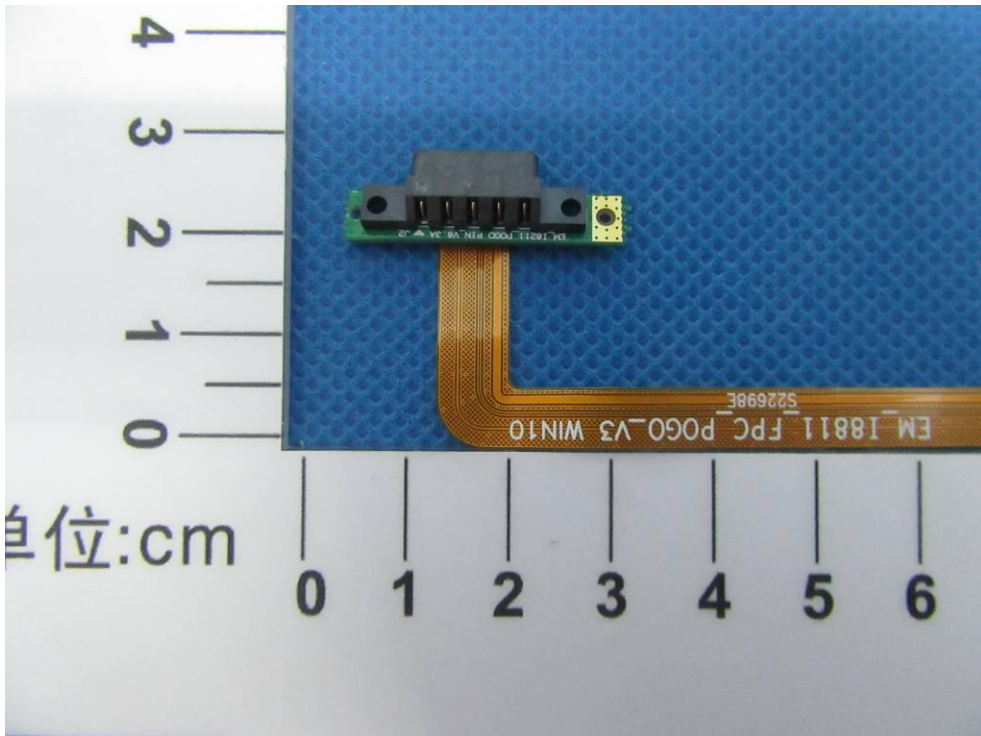

Photo 8

Photo 9

Photo 10

Photo 11

Photo 12

Juke AC/DC ADAPTER

MODEL: JK050200-S04USA
 INPUT: 100-240Vac, 50/60Hz 0.5A
 OUTPUT: 5V \equiv 2000mA
 EFFICIENCY LEVEL: VI

UL US
 LISTED E359482
 4ZU6
 I.T.E. POWER SUPPLY
 MADE IN CHINA
 MANUFACTURER: SHENZHEN JUKE ELECTRONICS CO., LTD