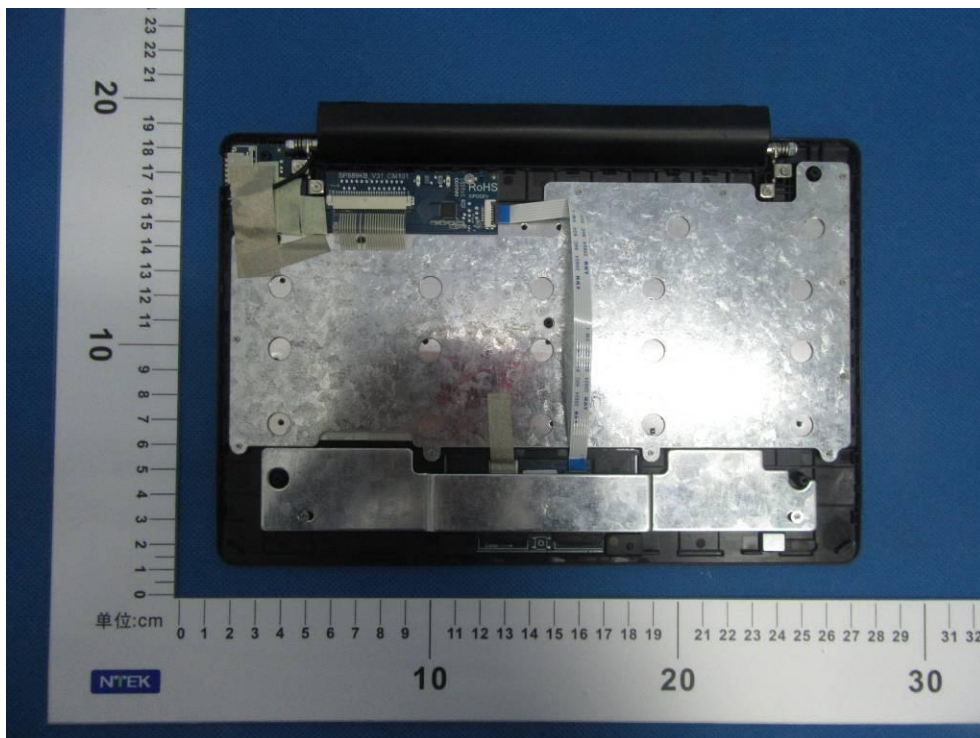

ATTACHMENT PHOTOGRAPHS OF EUT

Photo 1

Photo 2

Photo 3

Photo 4

Photo 5

Photo 6

Photo 7

Photo 8

Photo 9

Photo 10

Photo 11

Photo 12

Juke AC/DC ADAPTER

MODEL: JK050200-S04USA
 INPUT: 100-240Vac, 50/60Hz 0.5A
 OUTPUT: 5V \equiv 2000mA
 EFFICIENCY LEVEL: VI

UL US
 LISTED E359482
 4ZU6
 I.T.E. POWER SUPPLY
 MADE IN CHINA
 MANUFACTURER: SHENZHEN JUKE ELECTRONICS CO., LTD

$\ominus \text{---} \text{---} \oplus$

this device may not cause harmful interference
 this device must accept any interference received, including interference that may cause undesired operation.

Photo 13