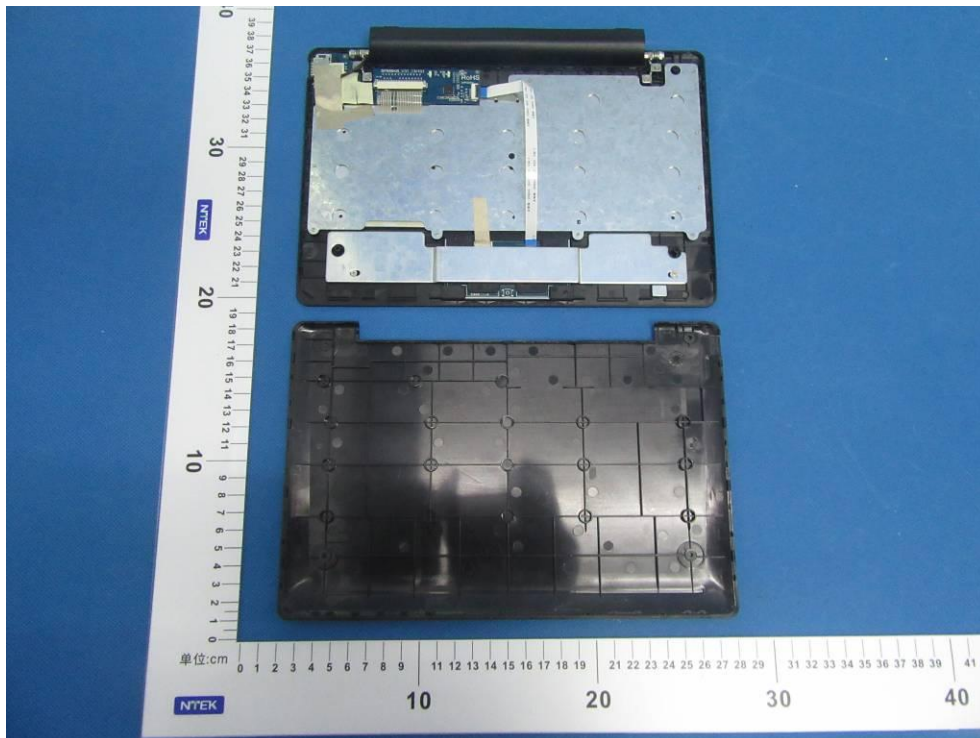

ATTACHMENT PHOTOGRAPHS OF EUT

Photo 1

Photo 2

Photo 3

Photo 4

Photo 5

Photo 6

Photo 7

Photo 8

Photo 9

Photo 10

Photo 11

Photo 12

Juke AC/DC ADAPTER

MODEL: JK050200-S04USA
 INPUT: 100-240Vac, 50/60Hz 0.5A
 OUTPUT: 5V \equiv 2000mA
 EFFICIENCY LEVEL: VI

UL US
 LISTED E359482
 4ZU6
 I.T.E. POWER SUPPLY
 MADE IN CHINA
 MANUFACTURER: SHENZHEN JUKE ELECTRONICS CO., LTD