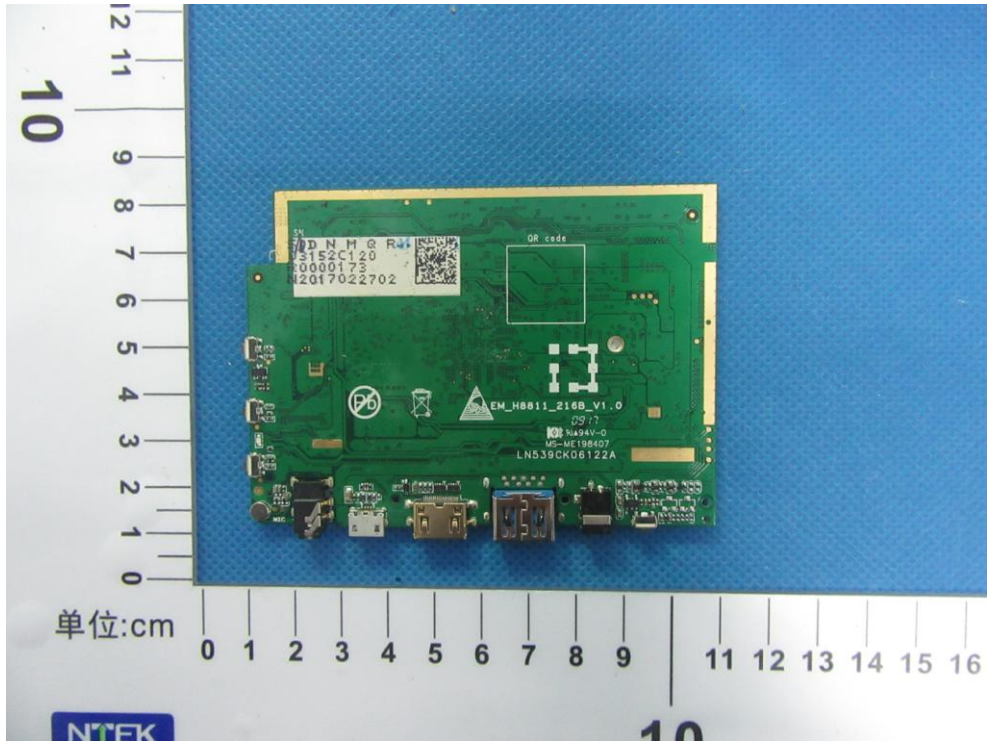

Photo 8

Photo 9

Photo 10

Photo 11

Photo 12

Juke AC/DC ADAPTER

MODEL: JK050200-S04USA
 INPUT: 100-240Vac, 50/60Hz 0.5A
 OUTPUT: 5V \equiv 2000mA
 EFFICIENCY LEVEL: VI

UL US
 LISTED E359482
 4ZU6
 I.T.E. POWER SUPPLY
 MADE IN CHINA
 MANUFACTURER: SHENZHEN JUKE ELECTRONICS CO., LTD