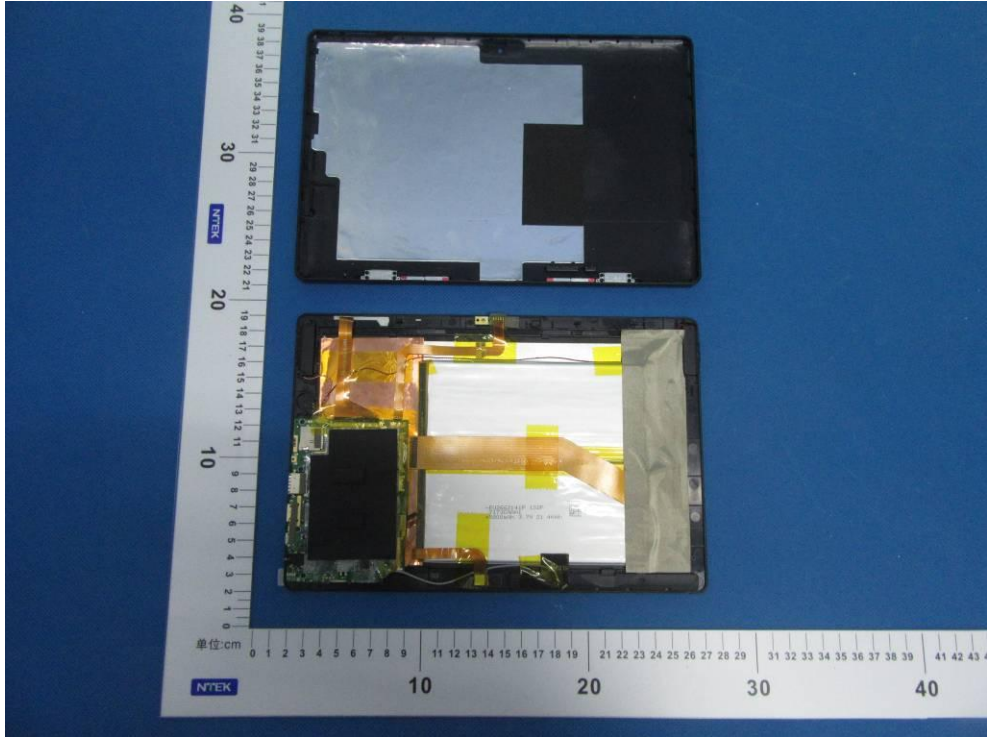

ATTACHMENT PHOTOGRAPHS OF EUT

Photo 1

Photo 2

Photo 3

Photo 4

Photo 5

Photo 6

Photo 7

Photo 8

Photo 9

Photo 10

Photo 11

Photo 12

Juke AC/DC ADAPTER

MODEL: JK050200-S04USA
 INPUT: 100-240Vac, 50/60Hz 0.5A
 OUTPUT: 5V \equiv 2000mA
 EFFICIENCY LEVEL: VI

UL US
 LISTED E359482
 4ZU6
 I.T.E. POWER SUPPLY
 MADE IN CHINA
 MANUFACTURER: SHENZHEN JUKE ELECTRONICS CO., LTD