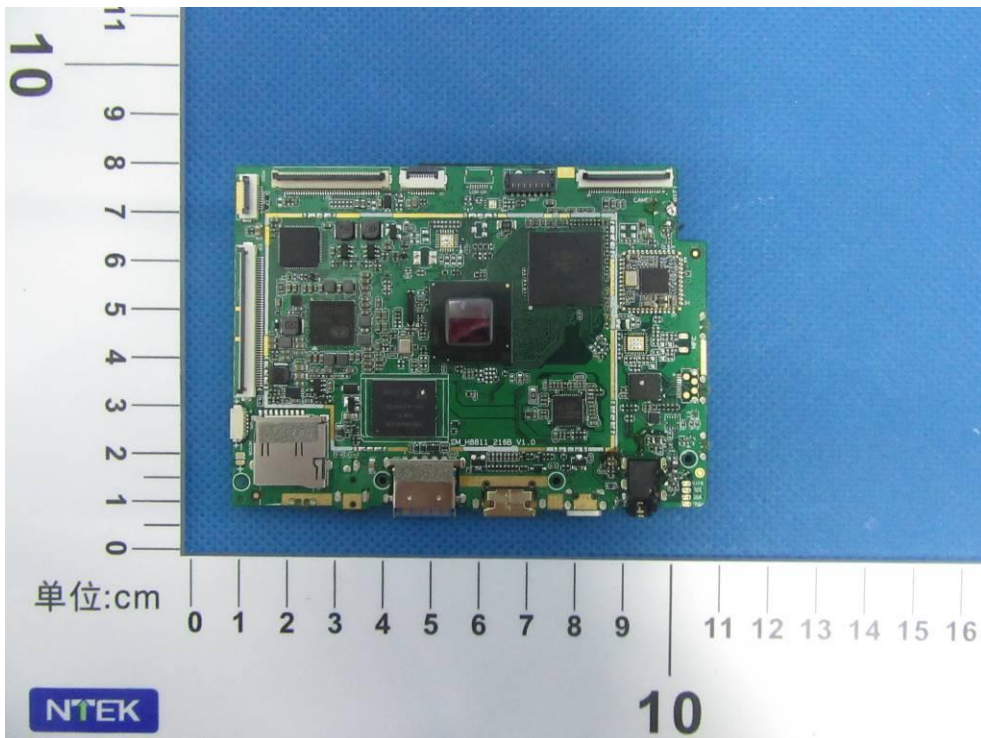

Photo 8

Photo 9

Photo 10

Photo 11

Photo 12

Juke AC/DC ADAPTER

MODEL: JK050200-S04USA
 INPUT: 100-240Vac, 50/60Hz 0.5A
 OUTPUT: 5V \equiv 2000mA
 EFFICIENCY LEVEL: VI

UL US
 LISTED E359482
 4ZU6
 I.T.E. POWER SUPPLY
 MADE IN CHINA
 MANUFACTURER: SHENZHEN JUKE ELECTRONICS CO., LTD