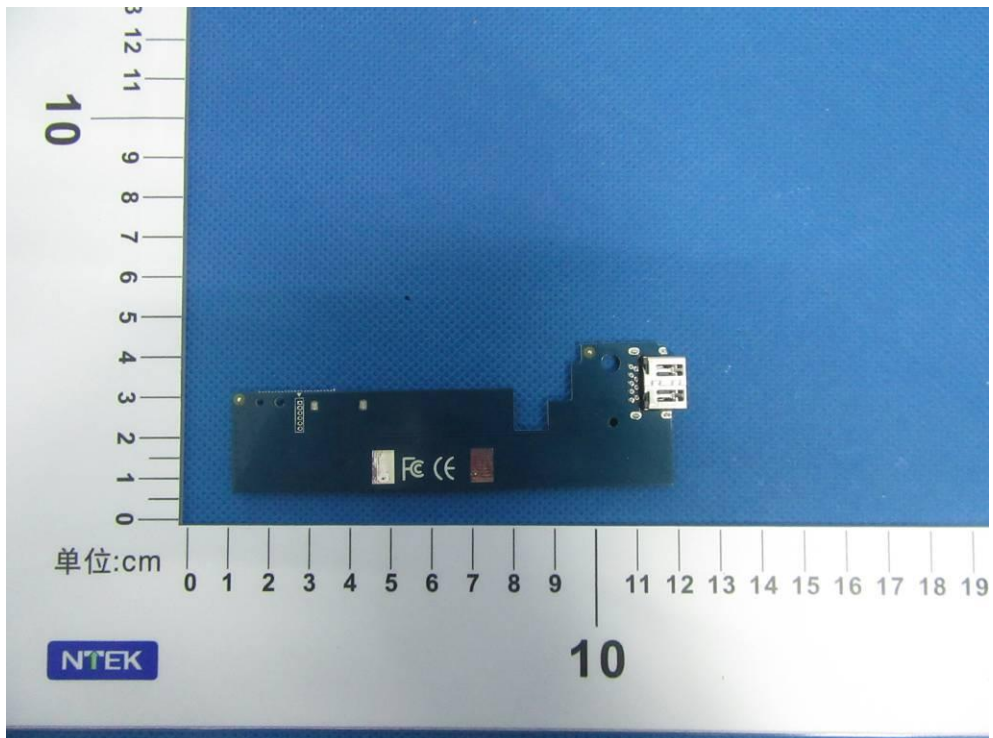

ATTACHMENT PHOTOGRAPHS OF EUT

Photo 1

Photo 2

Photo 3

Photo 4

Photo 5

Photo 6

Photo 7

Photo 8

Photo 9

Photo 10

Photo 11

Photo 12

Juke AC/DC ADAPTER

MODEL: JK050200-S04USA
 INPUT: 100-240Vac, 50/60Hz 0.5A
 OUTPUT: 5V \equiv 2000mA
 EFFICIENCY LEVEL: VI

UL US
 LISTED E359482
 4ZU6
 I.T.E. POWER SUPPLY
 MADE IN CHINA
 MANUFACTURER: SHENZHEN JUKE ELECTRONICS CO., LTD