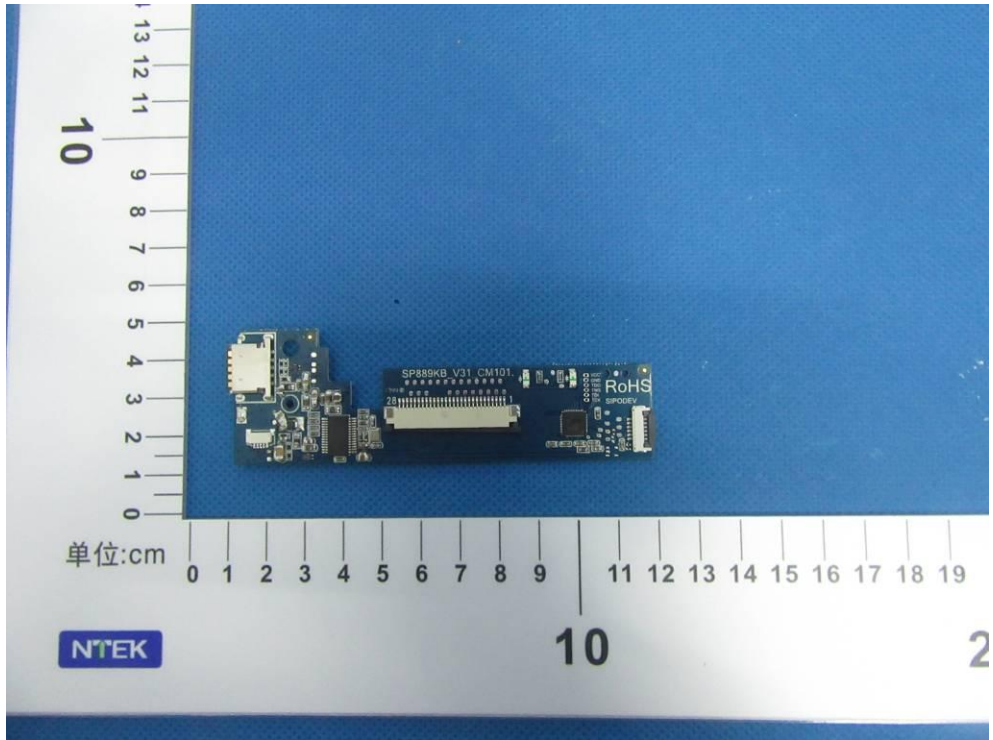

ATTACHMENT PHOTOGRAPHS OF EUT

Photo 1

Photo 2

Photo 3

Photo 4

Photo 5

Photo 6

Photo 7

Photo 8

Photo 9

Photo 10

Photo 11

Photo 12

Juke AC/DC ADAPTER

MODEL: JK050200-S04USA
 INPUT: 100-240Vac, 50/60Hz 0.5A
 OUTPUT: 5V \equiv 2000mA
 EFFICIENCY LEVEL: VI

UL US
 LISTED E359482
 4ZU6
 I.T.E. POWER SUPPLY
 MADE IN CHINA
 MANUFACTURER: SHENZHEN JUKE ELECTRONICS CO., LTD