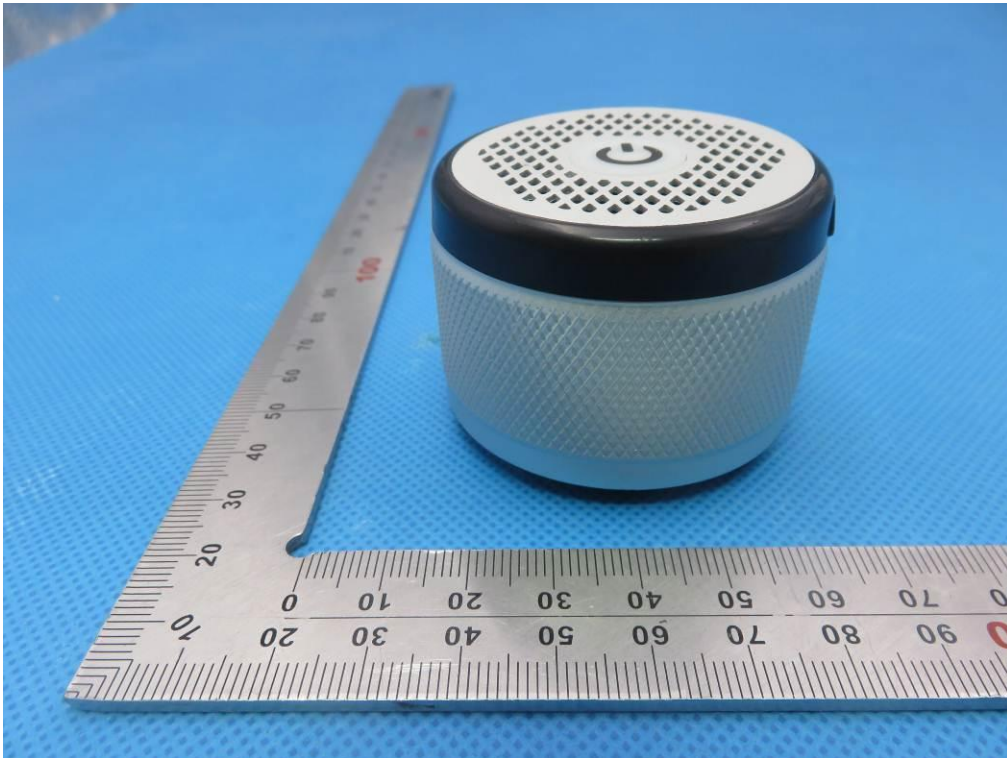

VIEW OF ADAPTER(AE)

The adapter was supplied by AGC

Other Color Sample
TOP VIEW OF EUT

BOTTOM VIEW OF EUT

FRONT VIEW OF EUT

BACK VIEW OF EUT

LEFT VIEW OF EUT

RIGHT VIEW OF EUT