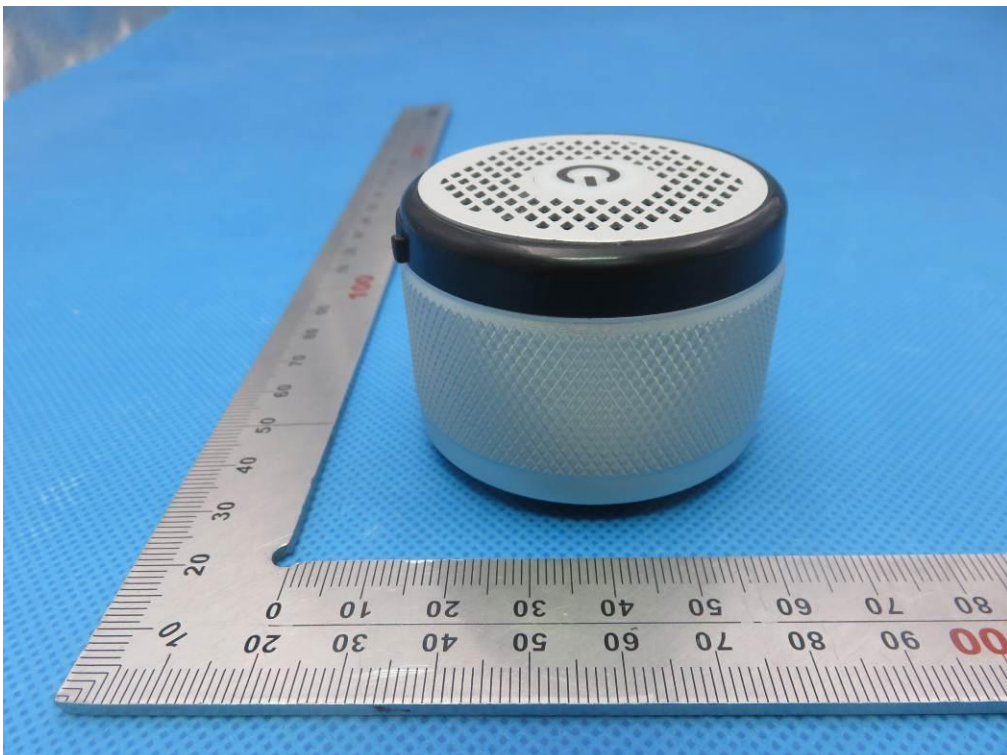

VIEW OF ADAPTER(AE)

The adapter was supplied by AGC

Other Color Sample
TOP VIEW OF EUT

BOTTOM VIEW OF EUT

FRONT VIEW OF EUT

BACK VIEW OF EUT

LEFT VIEW OF EUT

RIGHT VIEW OF EUT