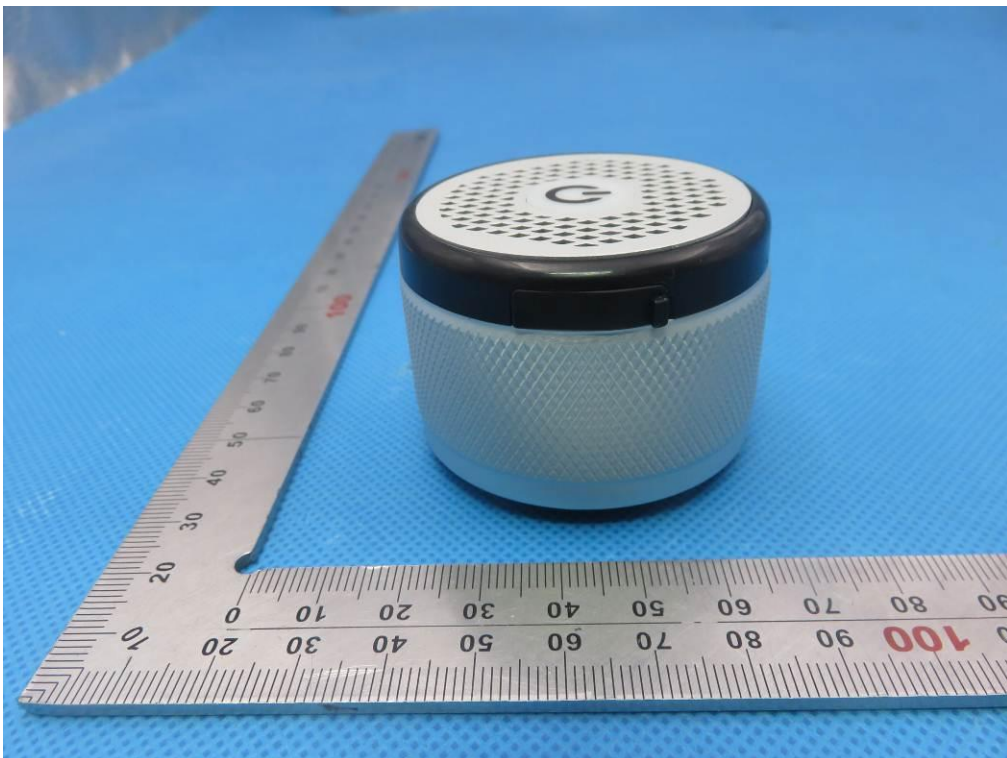

VIEW OF ADAPTER(AE)

The adapter was supplied by AGC

Other Color Sample
TOP VIEW OF EUT

BOTTOM VIEW OF EUT

FRONT VIEW OF EUT

BACK VIEW OF EUT

LEFT VIEW OF EUT

RIGHT VIEW OF EUT