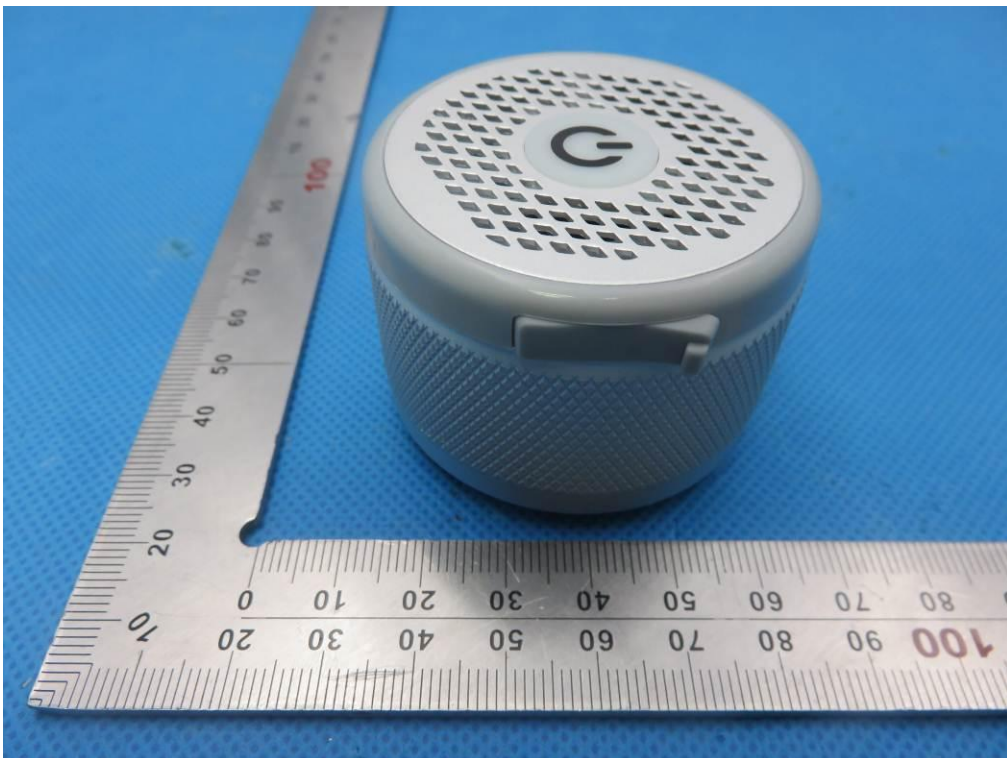

External Photos

TOP VIEW OF EUT

BOTTOM VIEW OF EUT

FRONT VIEW OF EUT

BACK VIEW OF EUT

LEFT VIEW OF EUT

RIGHT VIEW OF EUT

VIEW OF EUT (PORT)

VIEW OF ADAPTER(AE)

The adapter was supplied by AGC

Other Color Sample
TOP VIEW OF EUT

BOTTOM VIEW OF EUT

FRONT VIEW OF EUT

BACK VIEW OF EUT

LEFT VIEW OF EUT

RIGHT VIEW OF EUT