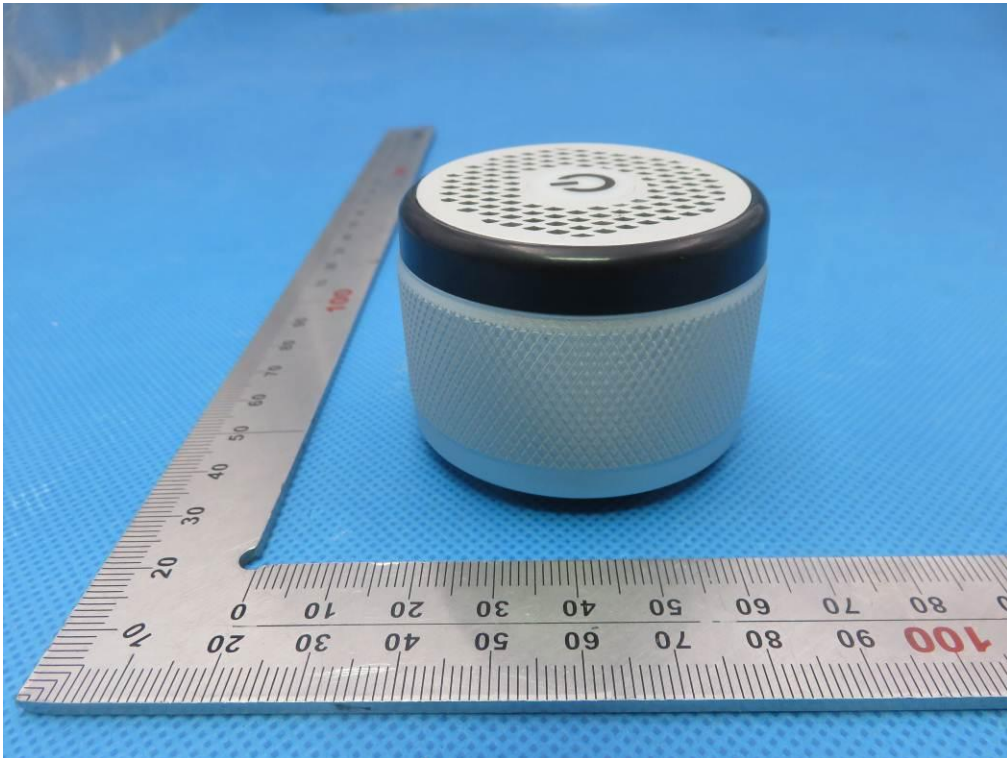

VIEW OF ADAPTER(AE)

The adapter was supplied by AGC

Other Color Sample
TOP VIEW OF EUT

BOTTOM VIEW OF EUT

FRONT VIEW OF EUT

BACK VIEW OF EUT

LEFT VIEW OF EUT

RIGHT VIEW OF EUT