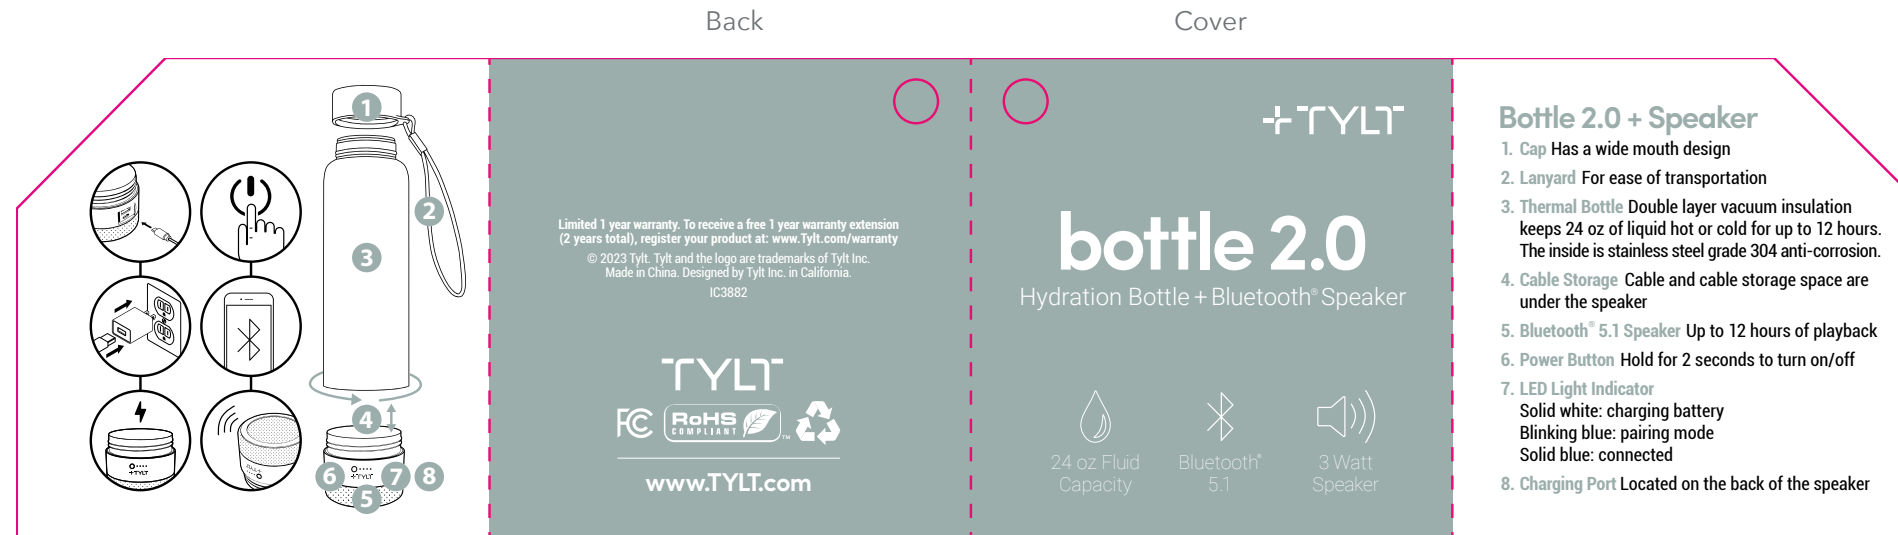

BOTTLE 2 - HANG TAG

TYLT

Outside Spread Open

Spread Folds In

Inside Spread Open