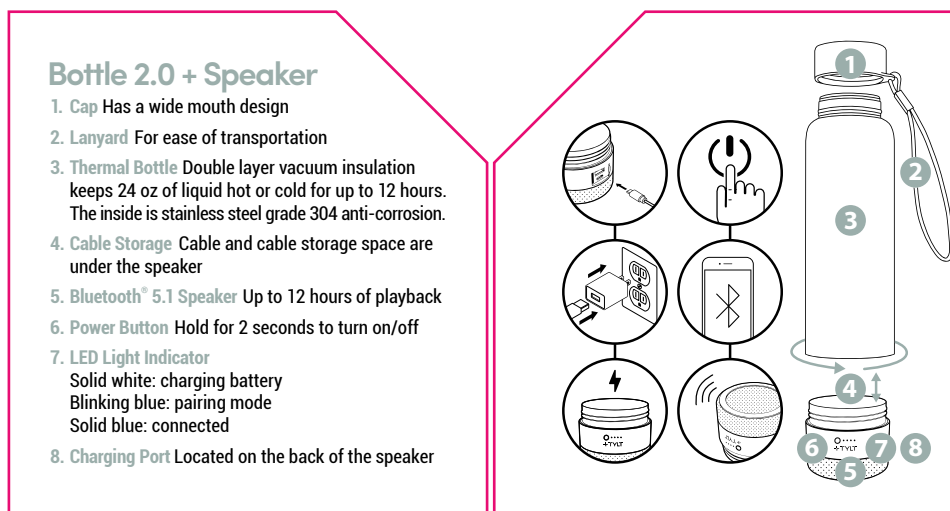

BOTTLE 2 - HANG TAG

TYLT

Outside Spread Open

Spread Folds In

Inside Spread Open