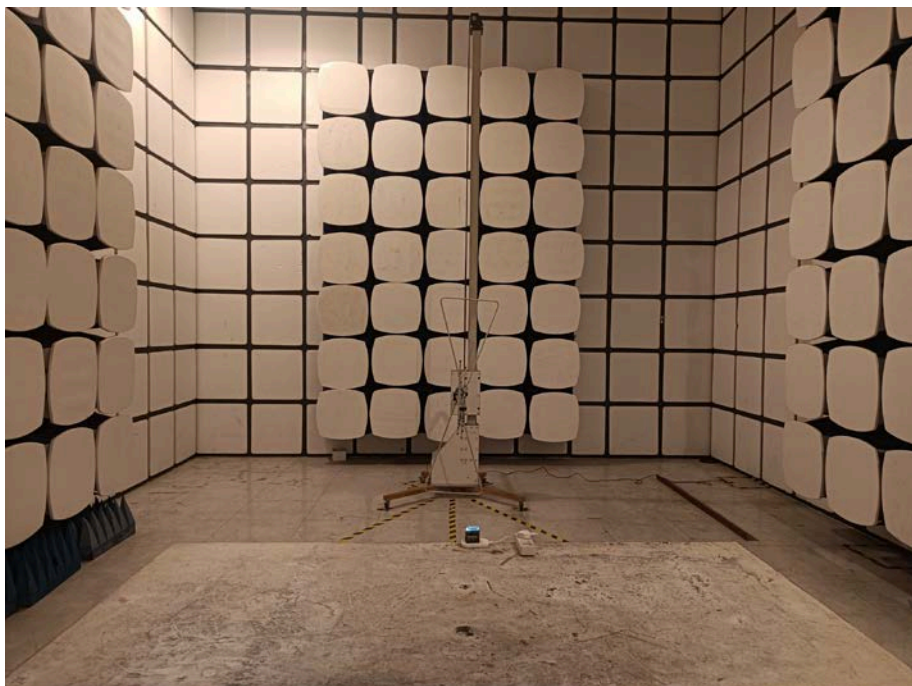

TEST SETUP PHOTOGRAPHS

1.1. Photos of Conducted Emission Measurement

1.2. Photos of Radiation Emission Measurement

Spurious Emission Test Setup (Between 30MHz – 1GHz)

Spurious Emission Test Setup (Below 30MHz)