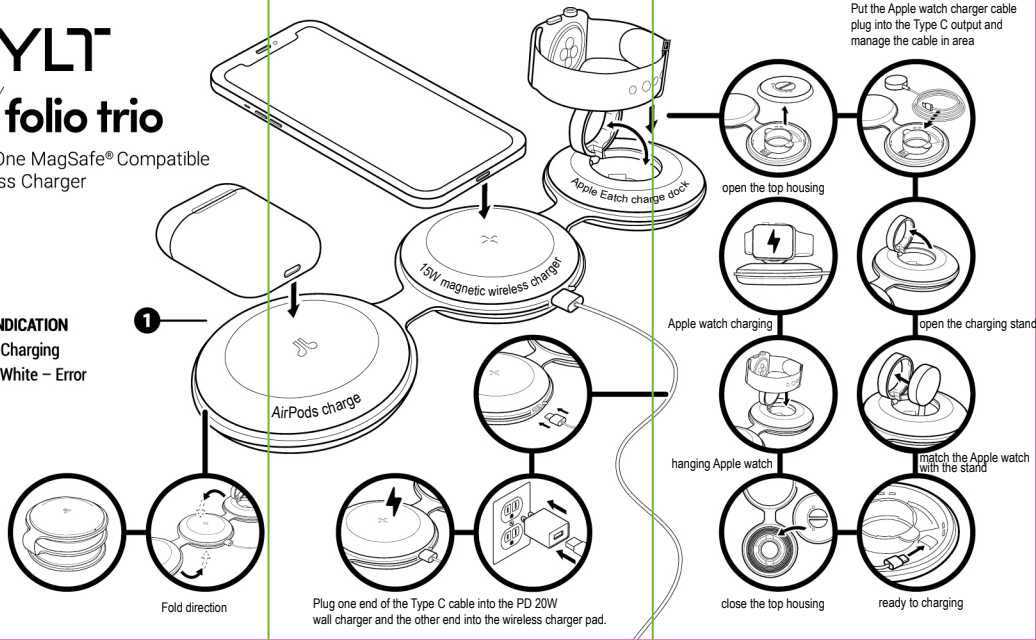

# TYLT + / folio trio

All-in-One MagSafe® Compatible  
Wireless Charger

**1**  
**LIGHT INDICATION**  
White – Charging  
Blinking White – Error

3.5"

### **FCC Radiation Exposure Statement:**

This equipment complies with FCC radiation exposure limits set forth for an uncontrolled environment. This equipment should be installed and operated with minimum distance 20cm between the radiator & your body.