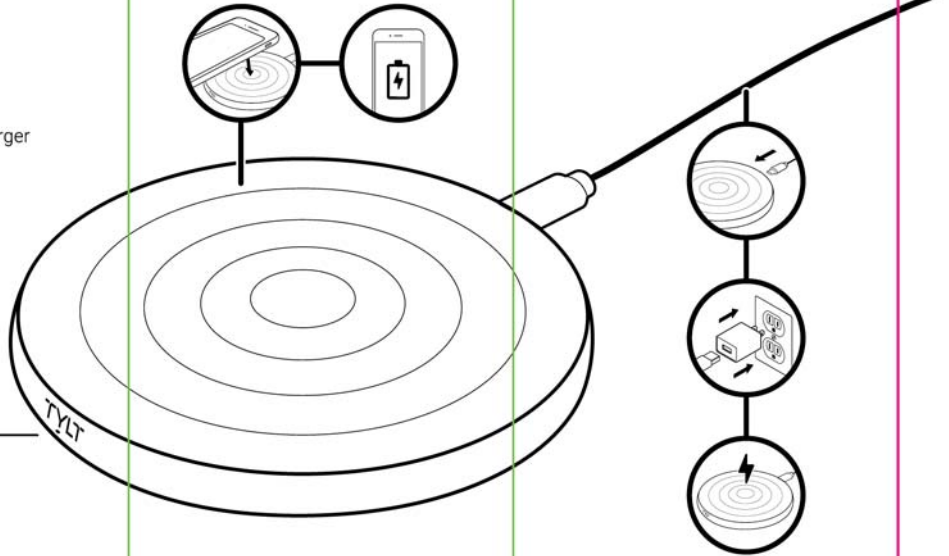

6"

TYLT
+ / ripple

15W Fast Wireless Charger

1
LIGHT INDICATION
White - Charging
Blinking White - Error

1

IC3880

3.5"

FCC Radiation Exposure Statement:

This equipment complies with FCC radiation exposure limits set forth for an uncontrolled environment. This equipment should be installed and operated with minimum distance 20cm between the radiator & your body.

FCC Warning

This device complies with Part 18 of the FCC Rules.

Refer to FCC Part 18.213(c) and KDB 784748 Anner A section A.5:

(a) Max. Electric Field Emissions: 5.37V/m

Max. Magnetic Field Emissions: 0.43V/m