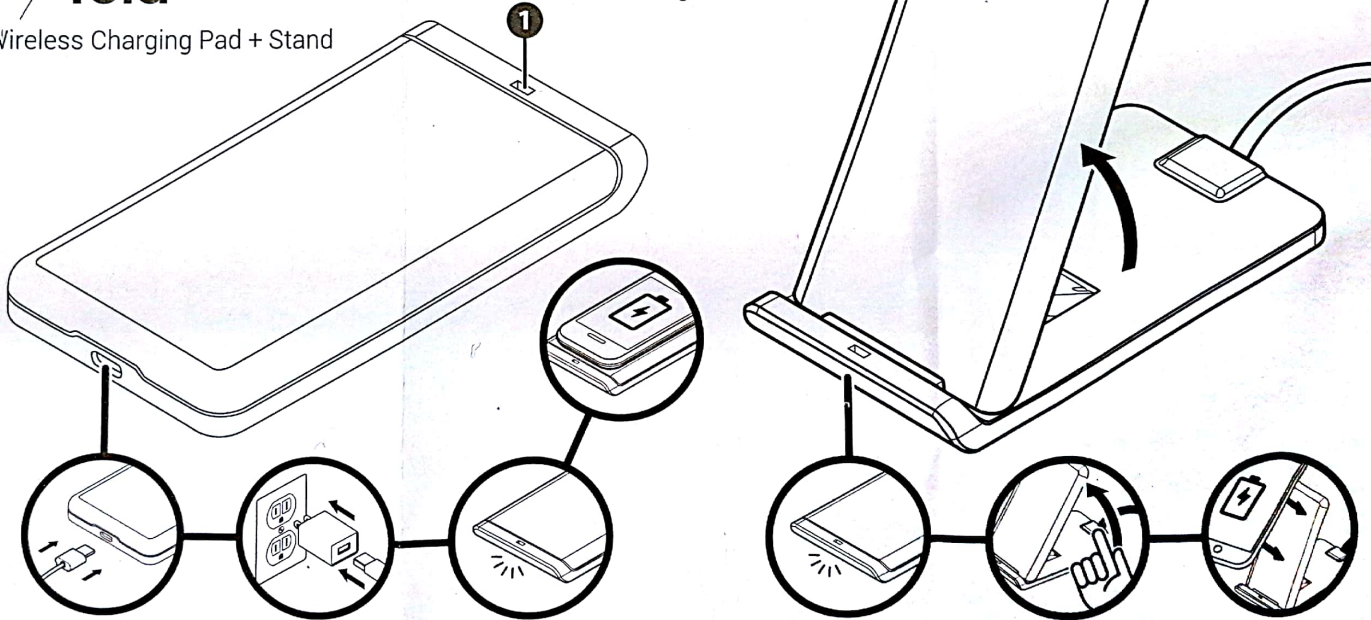

TYLT

fold

Wireless Charging Pad + Stand

IC3815

1

LIGHT INDICATION

White – Charging

Blinking White – Error

NOTE: This equipment has been tested and found to comply with the limits for a wireless power charger, pursuant to Part 18 of the FCC Rules. These limits are designed to provide reasonable protection against harmful interference in a residential installation. This equipment generates, uses and can radiate radio frequency energy and, if not installed and used in accordance with the instructions, may cause harmful interference to radio communications. However, there is no guarantee that interference will not occur in a particular installation. If this equipment does cause harmful interference to radio or television reception, which can be determined by turning the equipment off and on, the user is encouraged to try to correct the interference by one or more of the following measures:

- Reorient or relocate the receiving antenna.
- Increase the separation between the equipment and receiver.
- Connect the equipment into an outlet on a circuit different from that to which the receiver is connected.
- Consult the dealer or an experienced radio/TV technician for help.