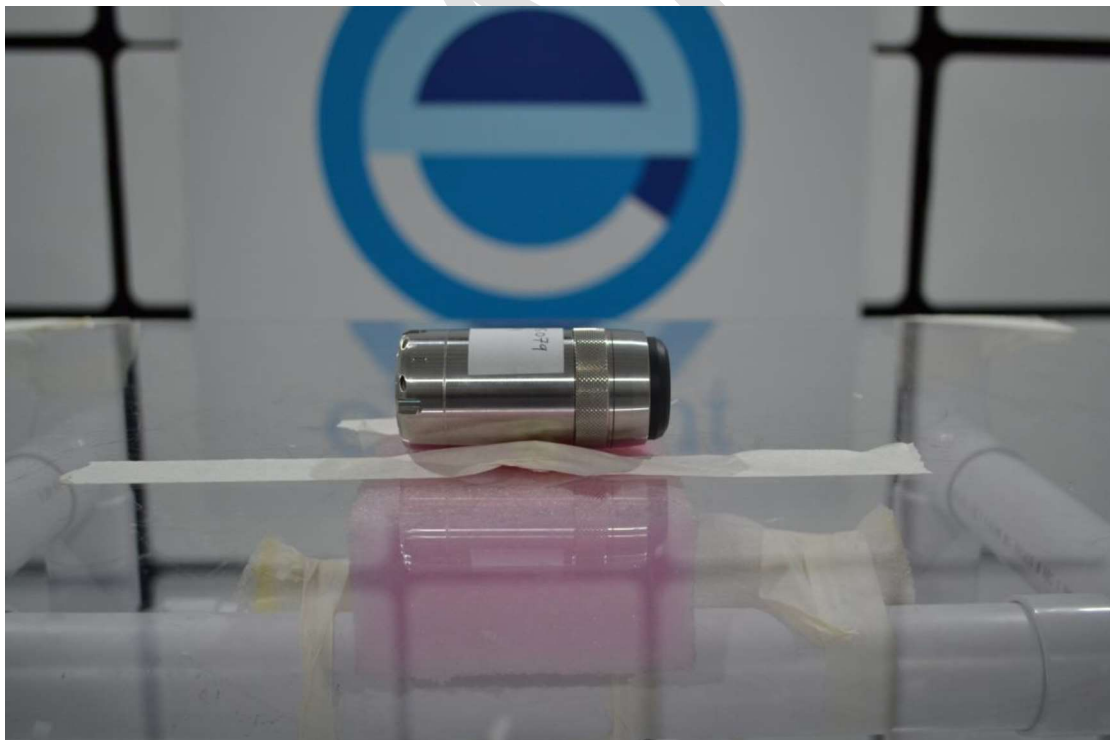

9 EUT Test Setup

9.1 General Set-up Photograph

The following photograph shows the basic EUT radiated set-up:

9.2 Measurement software

Where applicable, the following software was used to perform measurements contained within this report.

Element Emissions R5