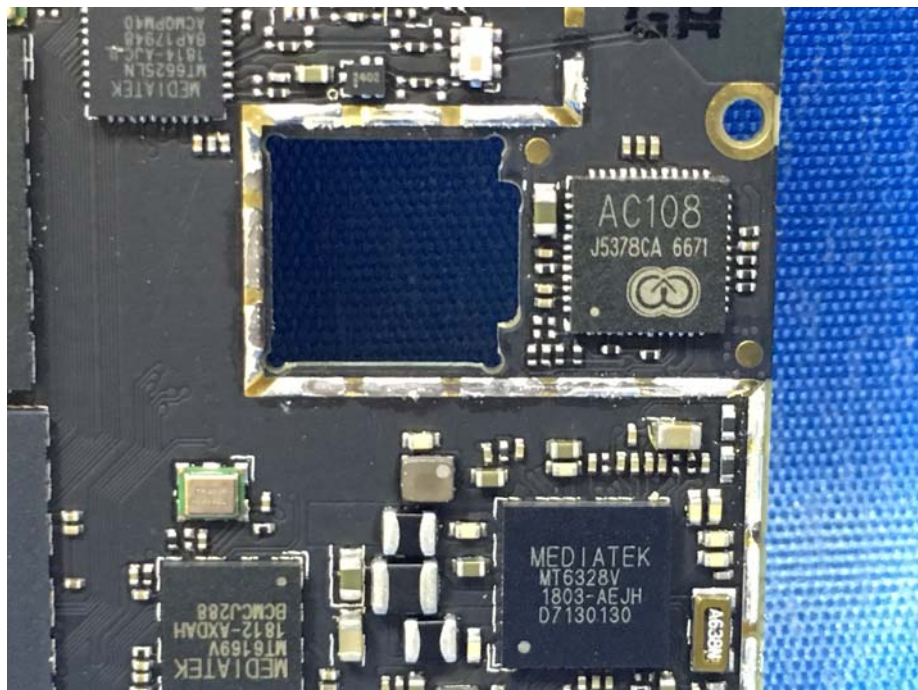

EUT – Internal View Model PM01 FCC ID: 2AOAB-PM01

Appendix WTS18S08120316W_Photo

BT/BLE/WIFI ANT.

Appendix WTS18S08120316W_Photo

Appendix WTS18S08120316W_Photo

Appendix WTS18S08120316W_Photo

Appendix WTS18S08120316W_Photo

====End====