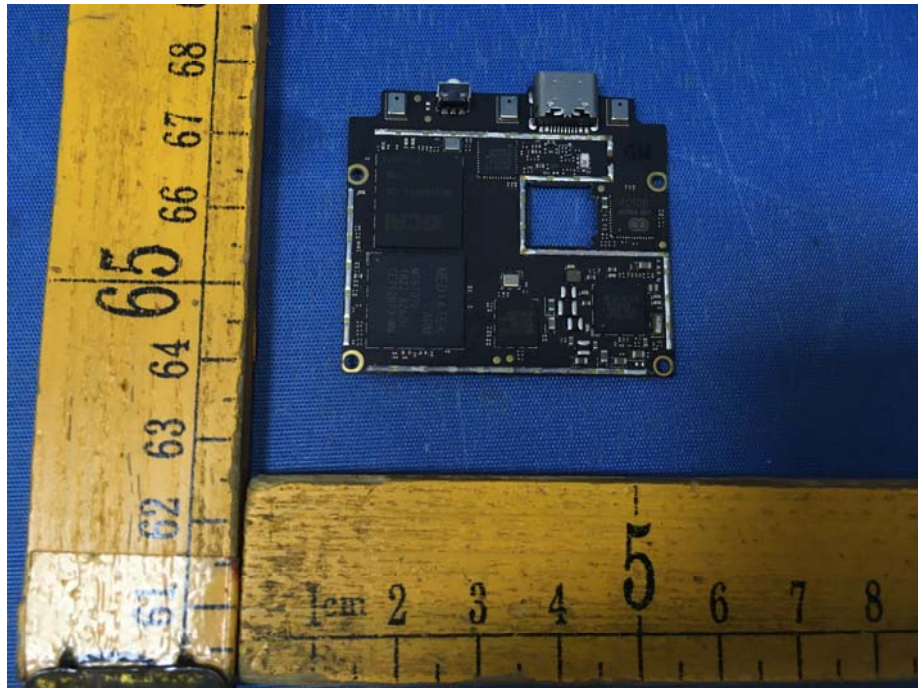

EUT – Internal View Model PM01 FCC ID: 2AOAB-PM01

Appendix WTS18S08120316W_Photo

BT/BLE/WIFI ANT.

Appendix WTS18S08120316W_Photo

Appendix WTS18S08120316W_Photo

Appendix WTS18S08120316W_Photo

Appendix WTS18S08120316W_Photo

====End====