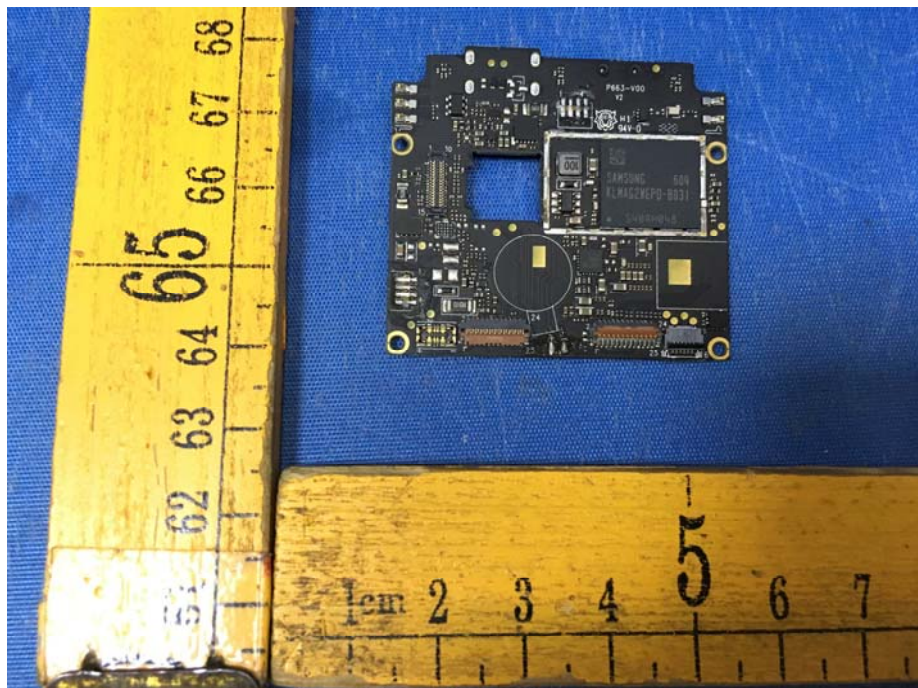

EUT – Internal View Model PM01 FCC ID: 2AOAB-PM01

Appendix WTS18S08120316W_Photo

BT/BLE/WIFI ANT.

Appendix WTS18S08120316W_Photo

Appendix WTS18S08120316W_Photo

Appendix WTS18S08120316W_Photo

Appendix WTS18S08120316W_Photo

====End====