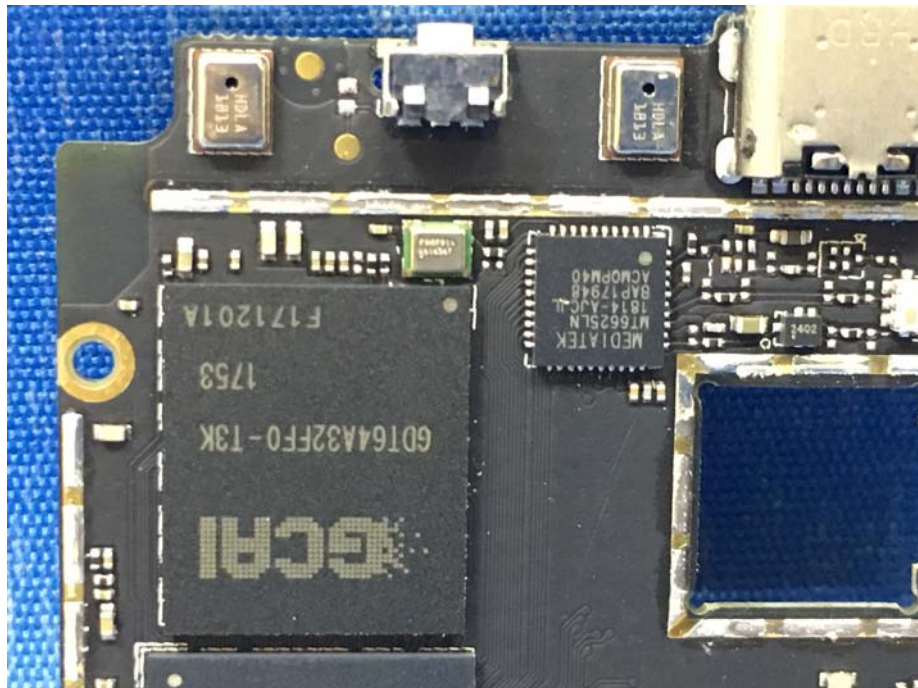

EUT – Internal View Model PM01 FCC ID: 2AOAB-PM01

Appendix WTS18S08120316W_Photo

BT/BLE/WIFI ANT.

Appendix WTS18S08120316W_Photo

Appendix WTS18S08120316W_Photo

Appendix WTS18S08120316W_Photo

Appendix WTS18S08120316W_Photo

====End====