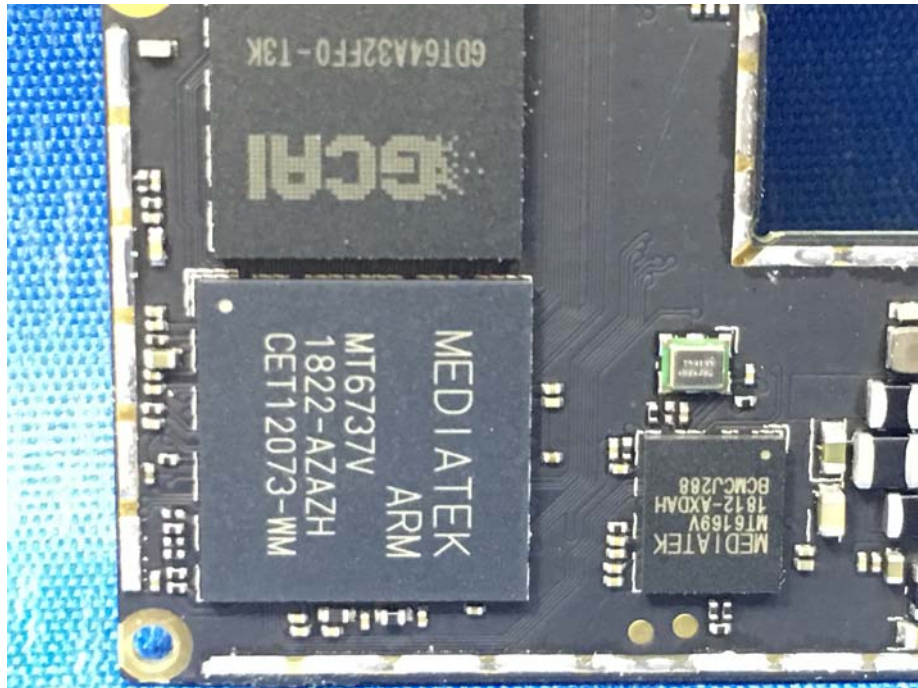

EUT – Internal View Model PM01 FCC ID: 2AOAB-PM01

Appendix WTS18S08120316W_Photo

BT/BLE/WIFI ANT.

Appendix WTS18S08120316W_Photo

Appendix WTS18S08120316W_Photo

Appendix WTS18S08120316W_Photo

Appendix WTS18S08120316W_Photo

====End====