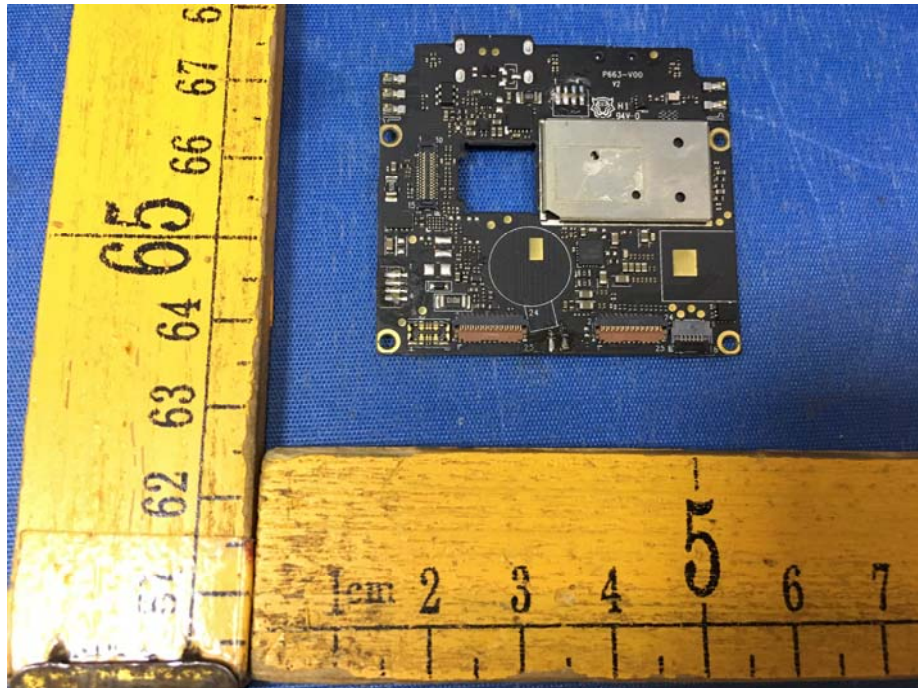

EUT – Internal View Model PM01 FCC ID: 2AOAB-PM01

Appendix WTS18S08120316W_Photo

BT/BLE/WIFI ANT.

Appendix WTS18S08120316W_Photo

Appendix WTS18S08120316W_Photo

Appendix WTS18S08120316W_Photo

Appendix WTS18S08120316W_Photo

====End====