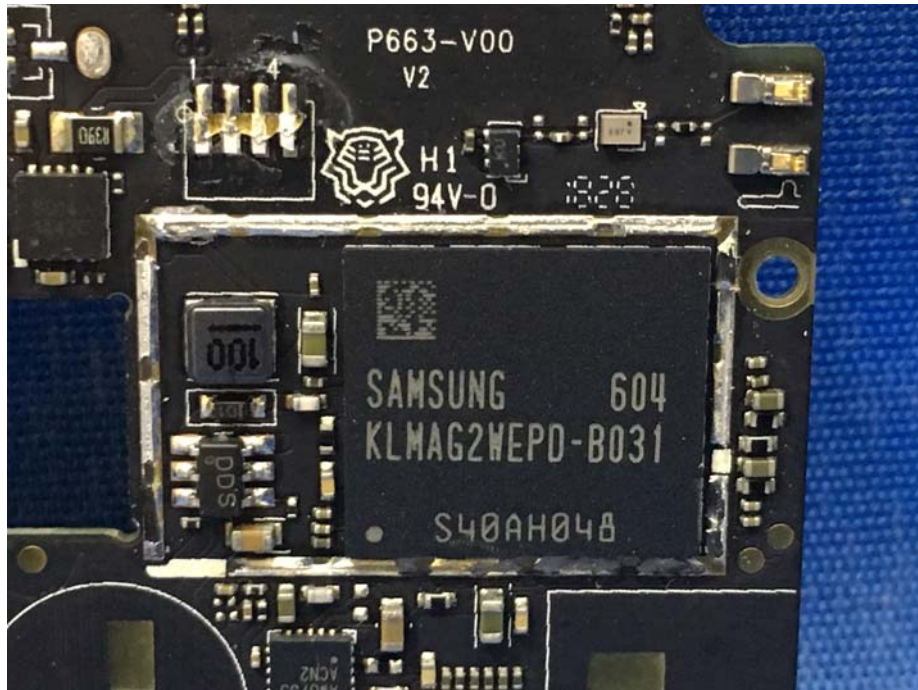

EUT – Internal View Model PM01 FCC ID: 2AOAB-PM01

Appendix WTS18S08120316W_Photo

BT/BLE/WIFI ANT.

Appendix WTS18S08120316W_Photo

Appendix WTS18S08120316W_Photo

Appendix WTS18S08120316W_Photo

Appendix WTS18S08120316W_Photo

====End====