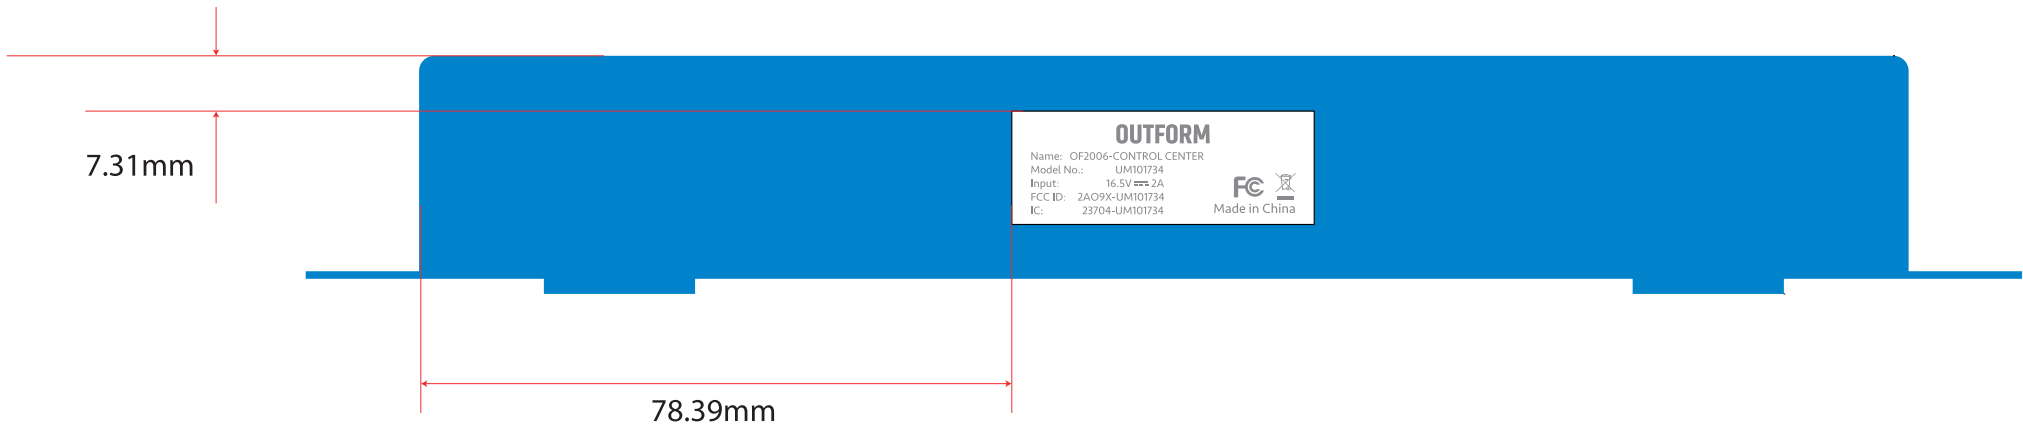

Certification label for OF2006-CONTROL CENTER

Size: 40 x 15mm

Color: White background

Pantone Cool Gray 8C ■

Size: 40 x 15mm
Color: White background
Pantone Cool Gray 8C ■