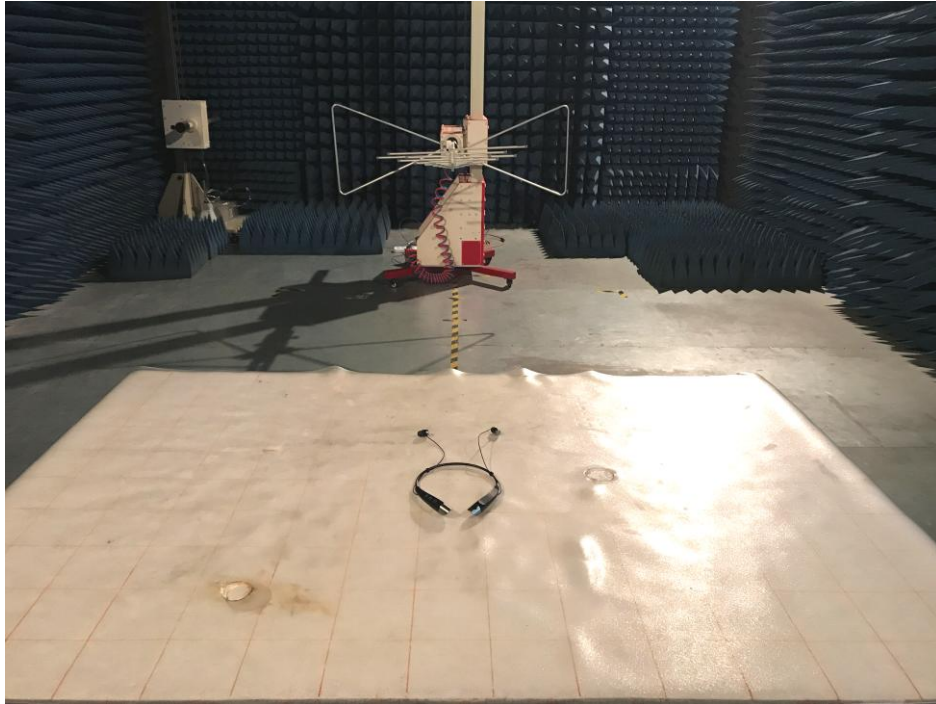

## Appendix A: Photographs of Test Setup

Product: V. NECKBUDS OMBRE COLLECTION-PDQ

Model No.: VOB40072BT

Radiated Emission

## Conducted Emission