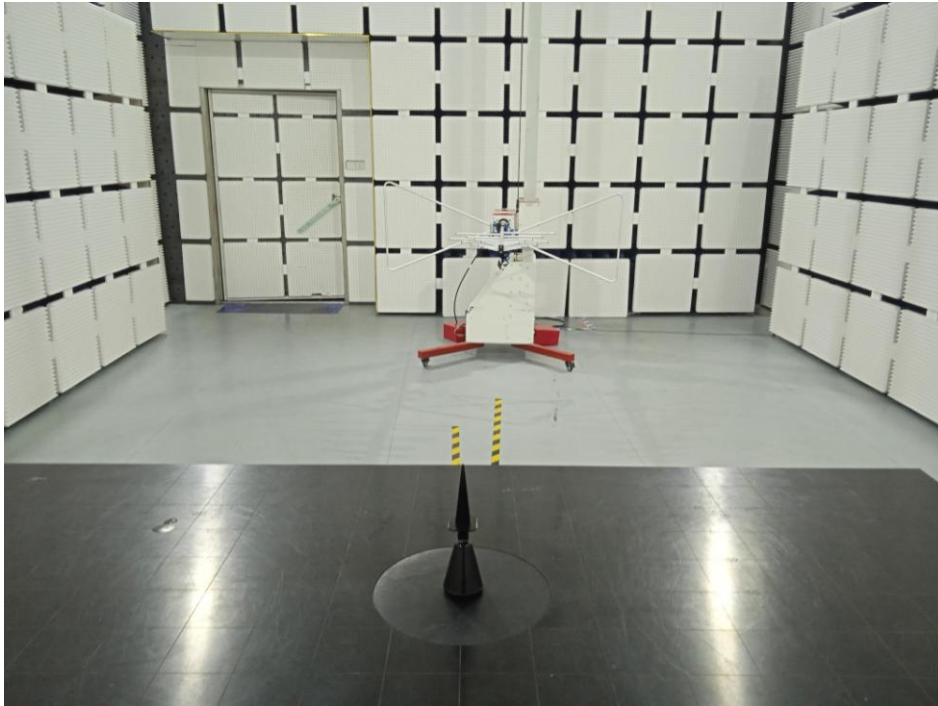

Appendix B: Photographs of Test Setup

Product: WIRELESS GROUND SPEAKER

Model: V60070BT

Radiated Emission

Conducted Emission