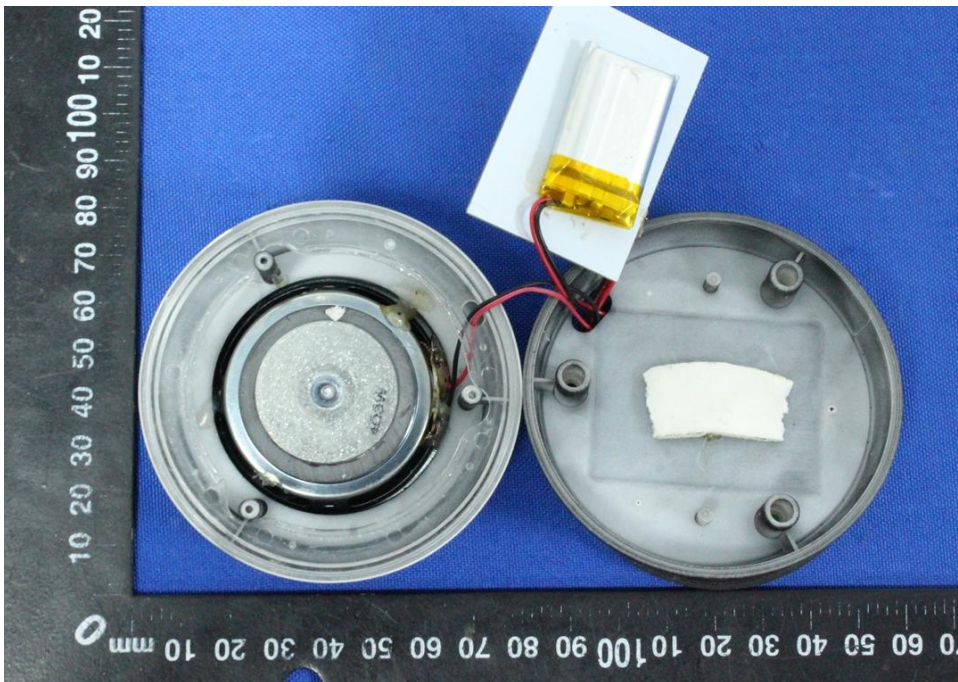

Appendix C: Photographs of EUT

Product: TRUE WIRELESS BLUETOOTH SPEAKERS

Model: TWS500SPK

Internal Photos

Antenna