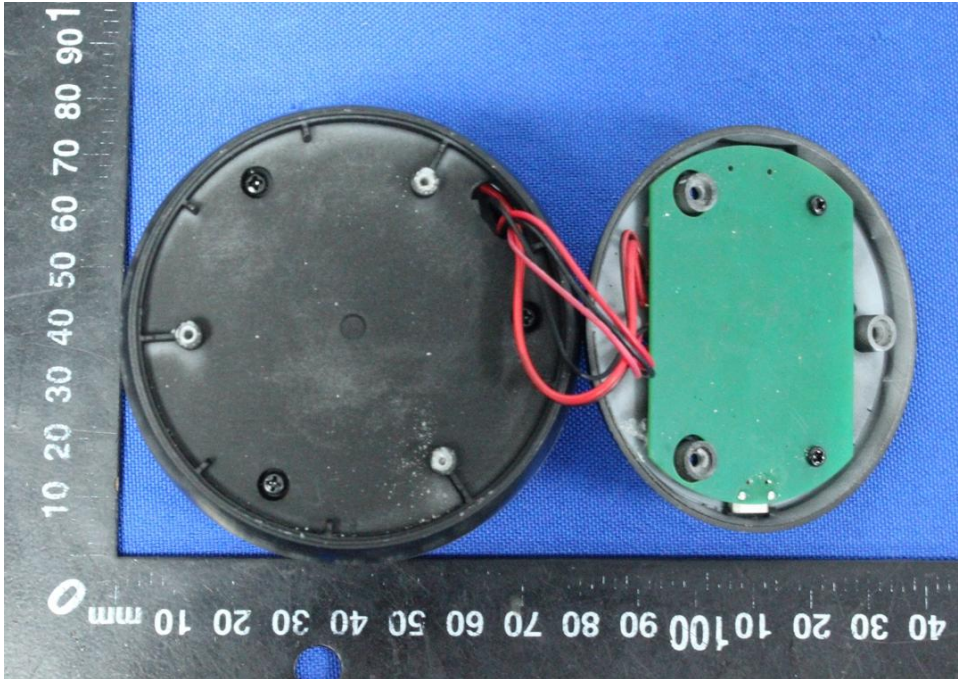

Appendix C: Photographs of EUT

Product: TRUE WIRELESS BLUETOOTH SPEAKERS

Model: TWS500SPK

Internal Photos

Antenna