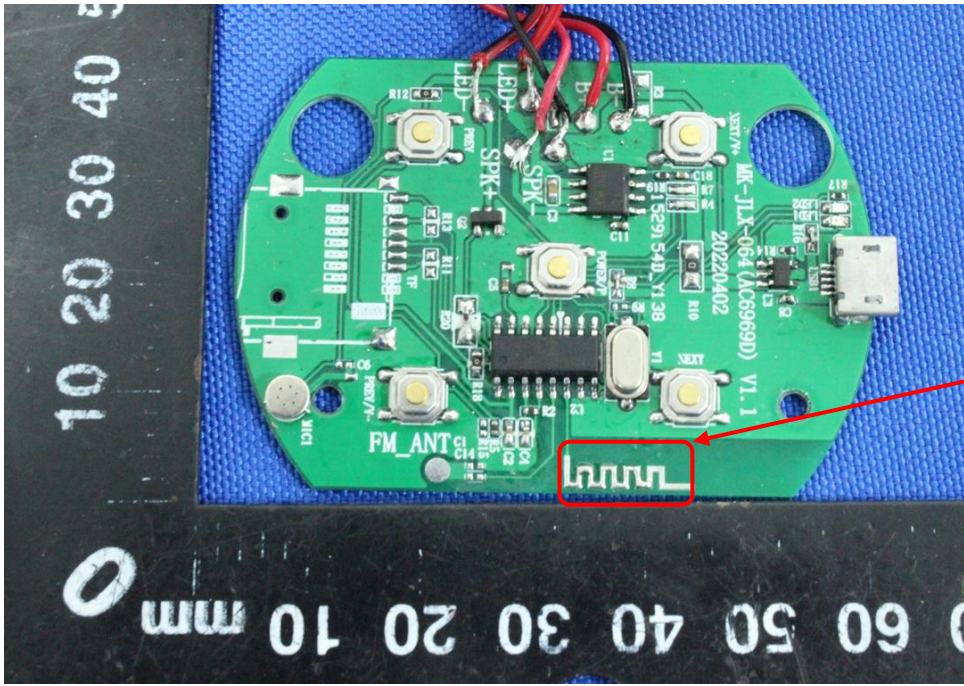

Appendix C: Photographs of EUT

Product: TRUE WIRELESS BLUETOOTH SPEAKERS

Model: TWS500SPK

Internal Photos

Antenna