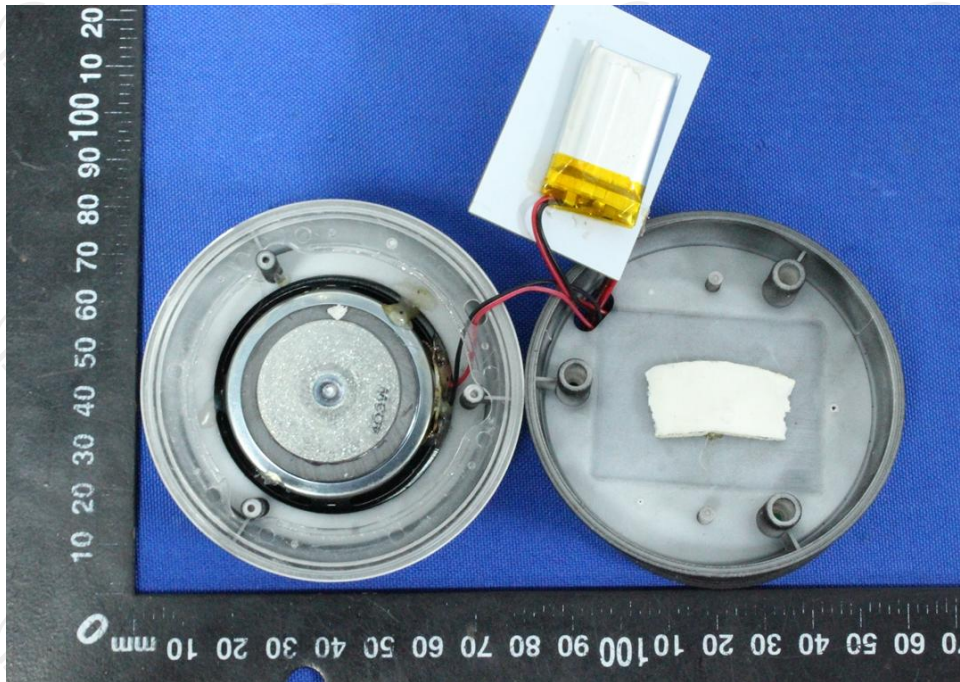

**Appendix B: Photographs of Test Setup**  
Product: TRUE WIRELESS BLUETOOTH SPEAKERS  
Model: TWS500SPK  
Radiated Emission

Conducted Emission

**Appendix C: Photographs of EUT**  
**Product: TRUE WIRELESS BLUETOOTH SPEAKERS**  
**Model: TWS500SPK**  
**External Photos**

**Product: TRUE WIRELESS BLUETOOTH SPEAKERS**  
**Model: TWS500SPK**  
**Internal Photos**

\*\*\*\*\*END OF REPORT\*\*\*\*\*