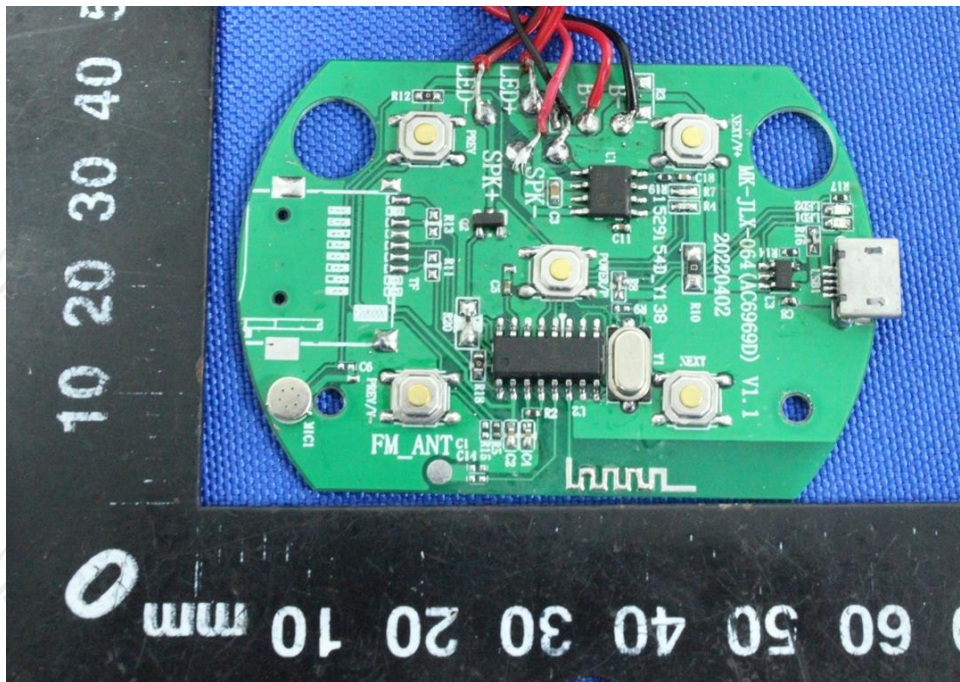

**Appendix B: Photographs of Test Setup**  
Product: TRUE WIRELESS BLUETOOTH SPEAKERS  
Model: TWS500SPK  
Radiated Emission

Conducted Emission

**Appendix C: Photographs of EUT**  
**Product: TRUE WIRELESS BLUETOOTH SPEAKERS**  
**Model: TWS500SPK**  
**External Photos**

**Product: TRUE WIRELESS BLUETOOTH SPEAKERS**  
**Model: TWS500SPK**  
**Internal Photos**

\*\*\*\*\*END OF REPORT\*\*\*\*\*