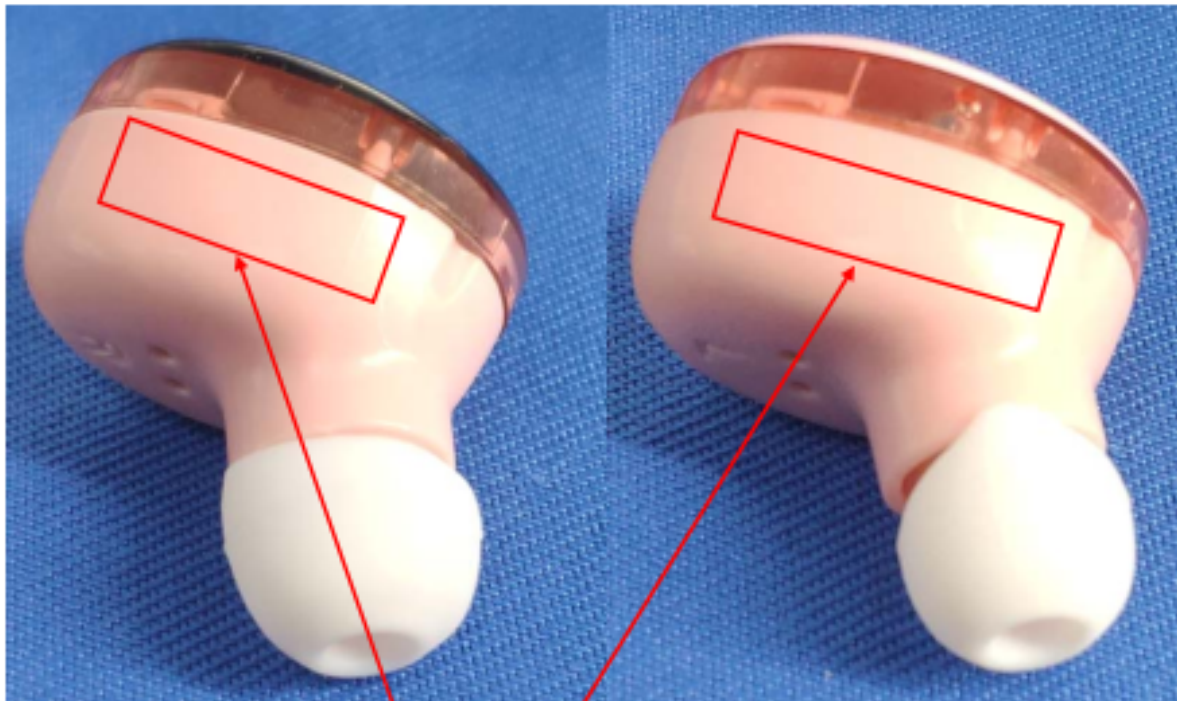

Label Artwork and Location

Model: 14285

Label:

FCC ID: 2A09P14285

Size: L*W=15*5mm

Location