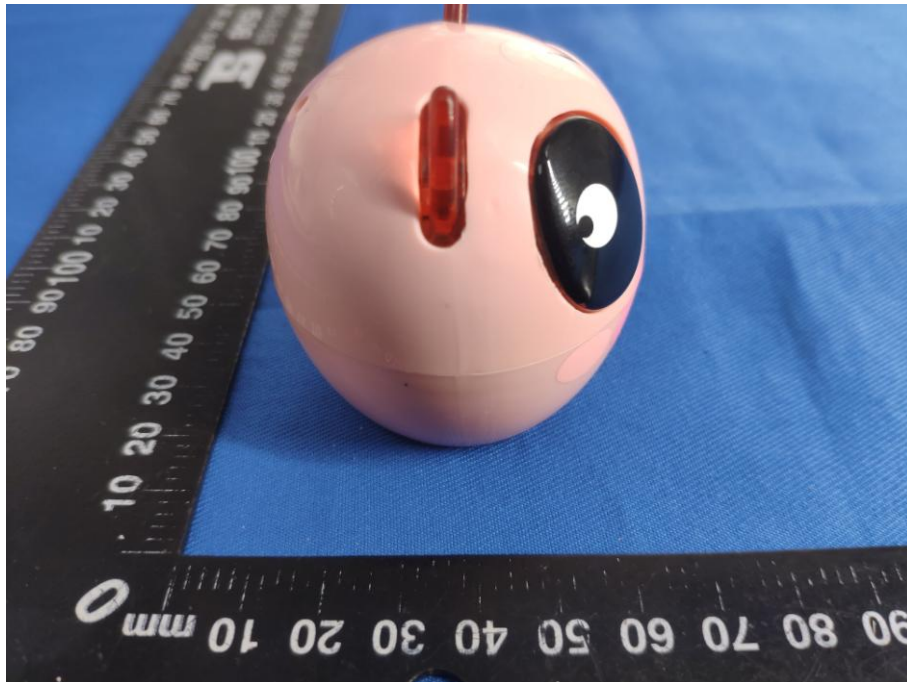

## Appendix B: Photographs of EUT

Product: ANIMAL TWS

Model: 14285

External Photos

Right

Left