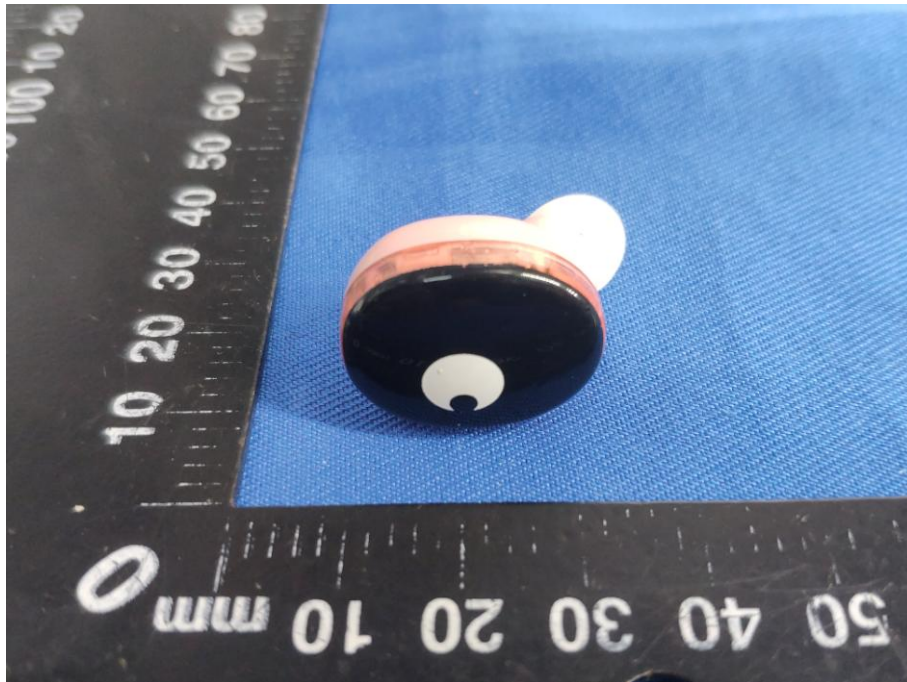

## Appendix B: Photographs of EUT

Product: ANIMAL TWS

Model: 14285

External Photos

Right

Left