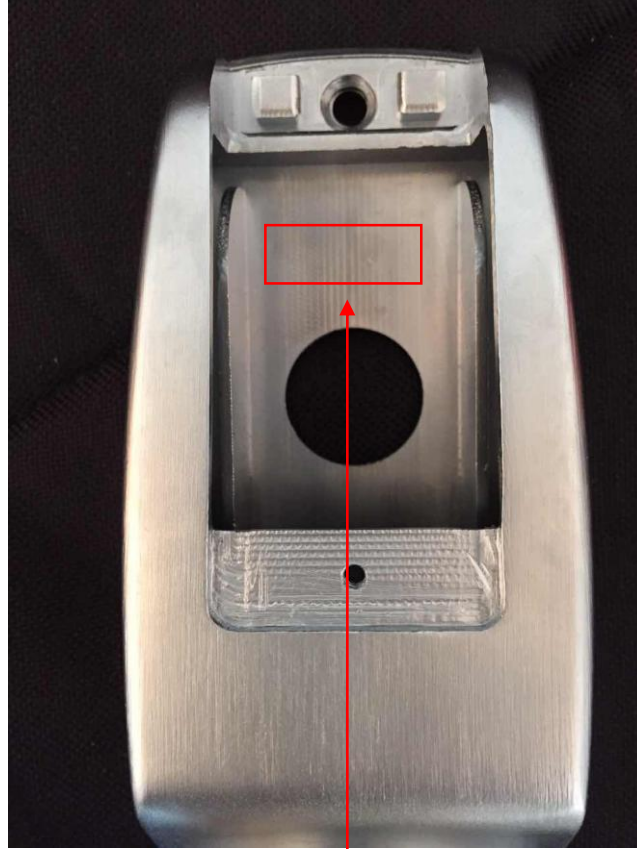

FCC ID FORMAT AND LOCATION for KIC4510

FCC ID : 2AO9E45556510

16mm

Smart Lock
MODEL: KIC4510
FCC ID: 2AO9E45556510

8mm

FCC ID FORMAT AND LOCATION for KIC5510

FCC ID : 2AO9E45556510

FCC ID FORMAT AND LOCATION for KIC6510

FCC ID : 2AO9E45556510

16mm

Smart Lock
MODEL: KIC6510
FCC ID: 2AO9E45556510

8mm