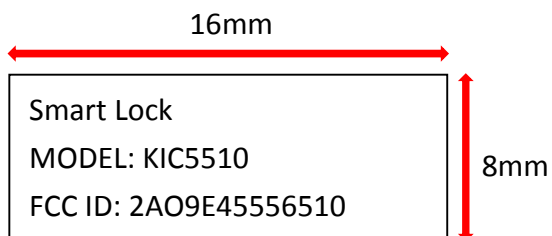

FCC ID FORMAT AND LOCATION for KIC4510

FCC ID : 2AO9E45556510

16mm

Smart Lock
MODEL: KIC4510
FCC ID: 2AO9E45556510

8mm

FCC ID FORMAT AND LOCATION for KIC5510

FCC ID : 2AO9E45556510

FCC ID FORMAT AND LOCATION for KIC6510

FCC ID : 2AO9E45556510

16mm

Smart Lock
MODEL: KIC6510
FCC ID: 2AO9E45556510

8mm