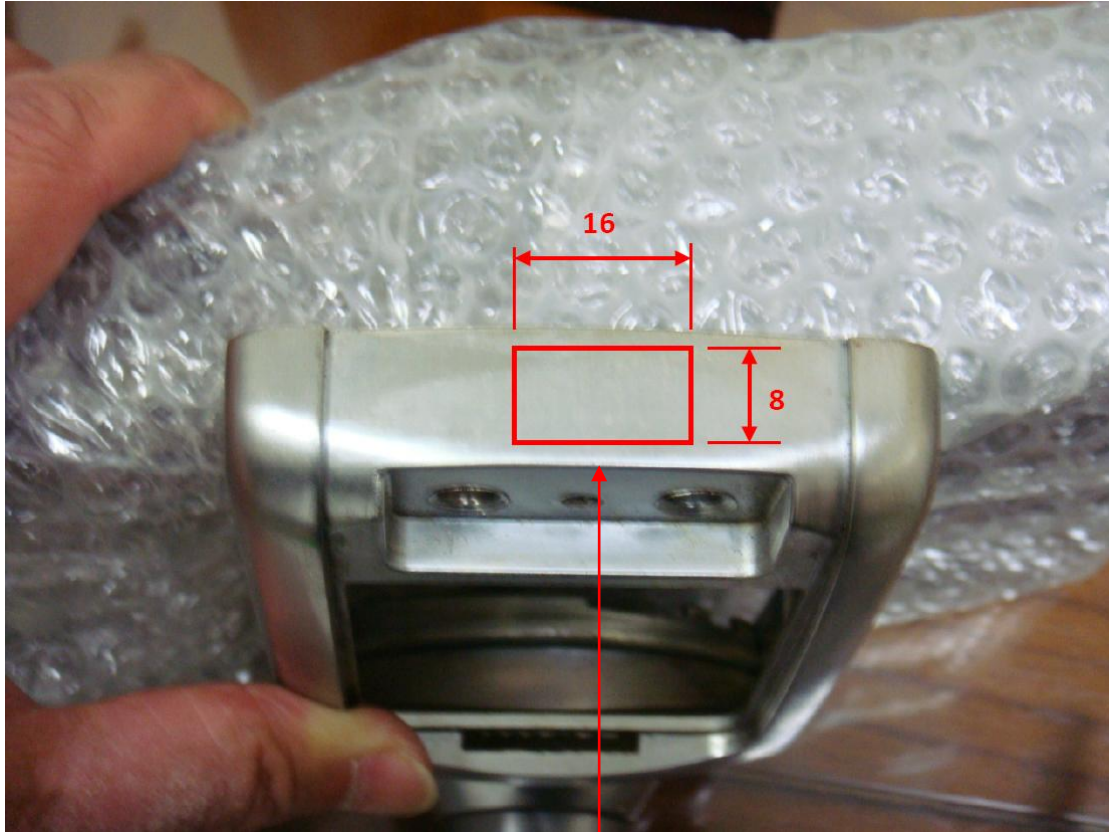

FCC ID FORMAT AND LOCATION for KIC4510

FCC ID : 2AO9E45556510

16mm

Smart Lock
MODEL: KIC4510
FCC ID: 2AO9E45556510

8mm

FCC ID FORMAT AND LOCATION for KIC5510

FCC ID : 2AO9E45556510

FCC ID FORMAT AND LOCATION for KIC6510

FCC ID : 2AO9E45556510

16mm

Smart Lock
MODEL: KIC6510
FCC ID: 2AO9E45556510

8mm