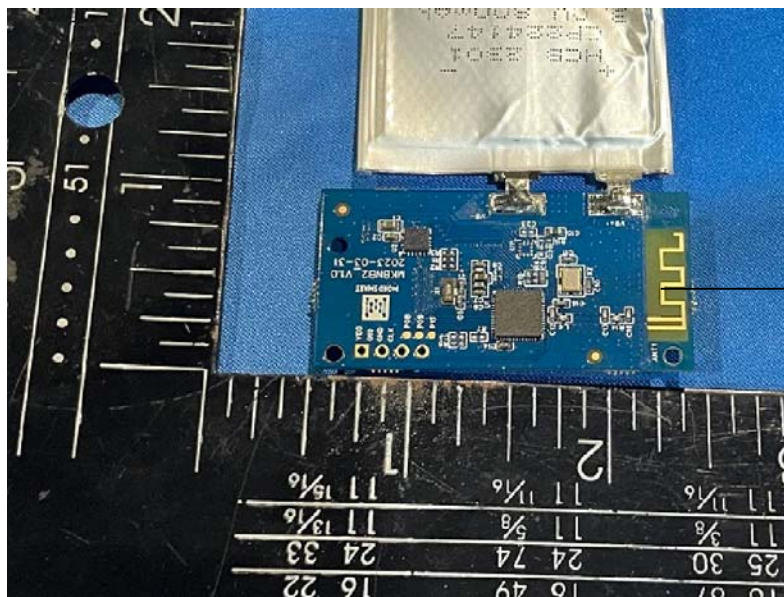

Internal photo

2402-2480MHz
BT Antenna

---END---