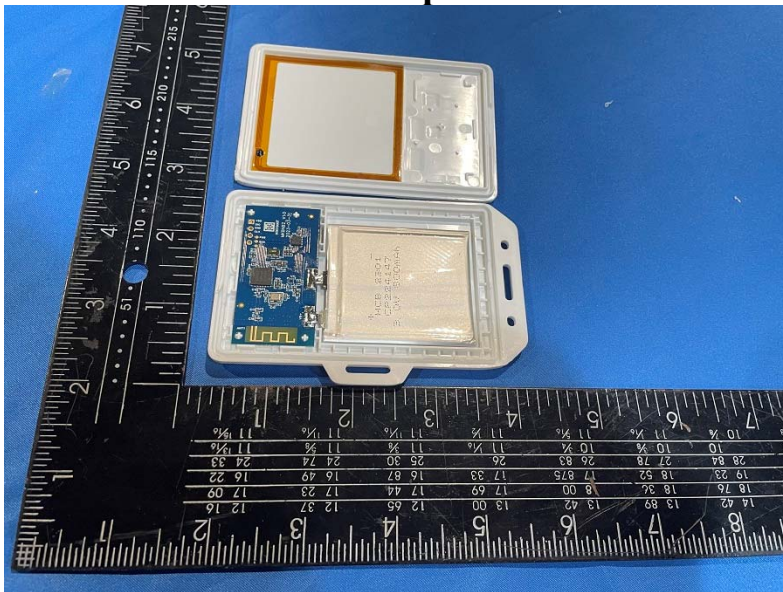

Internal photo

2402-2480MHz
BT Antenna

---END---