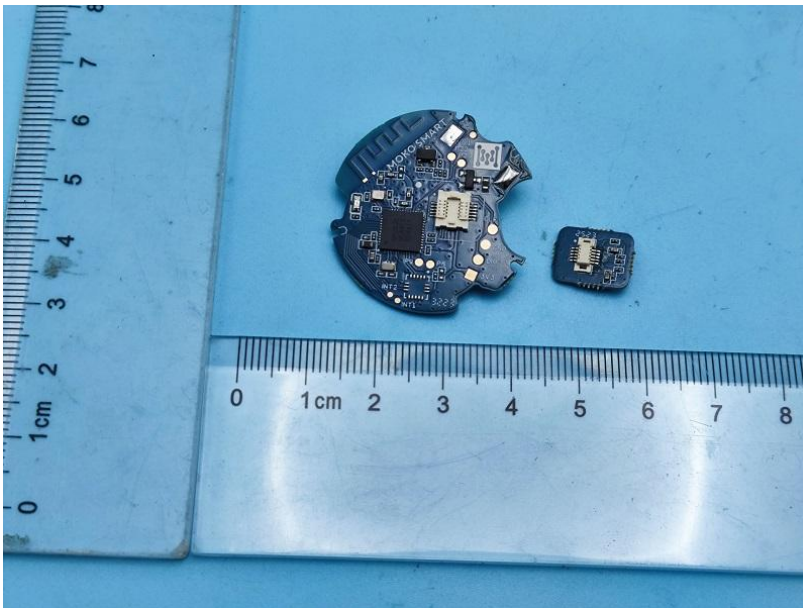

Internal photo

Antenna
2402-2480MHz