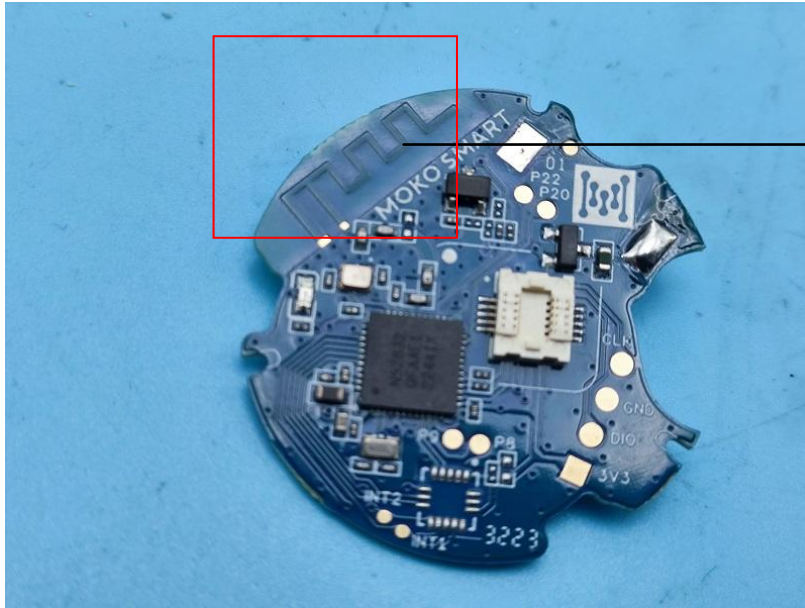

Internal photo

Antenna
2402-2480MHz