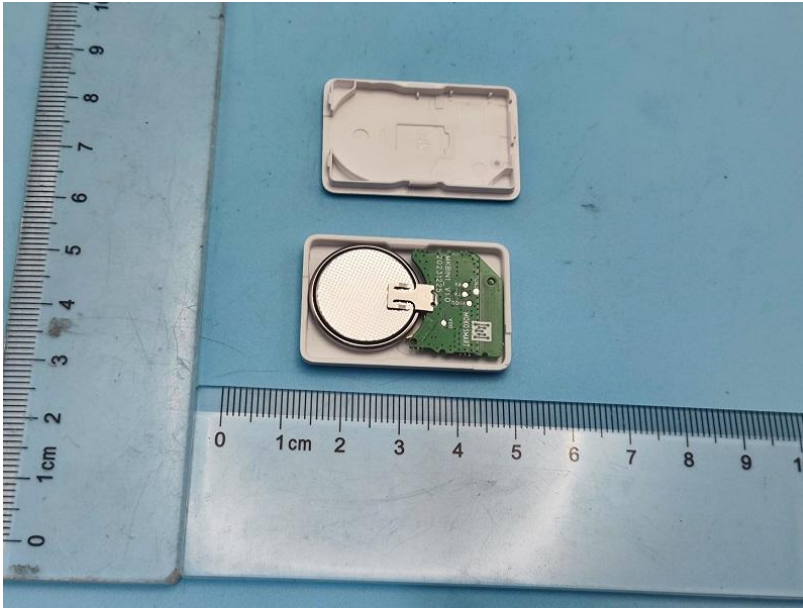

Internal photo

Antenna
2402-2480MHz