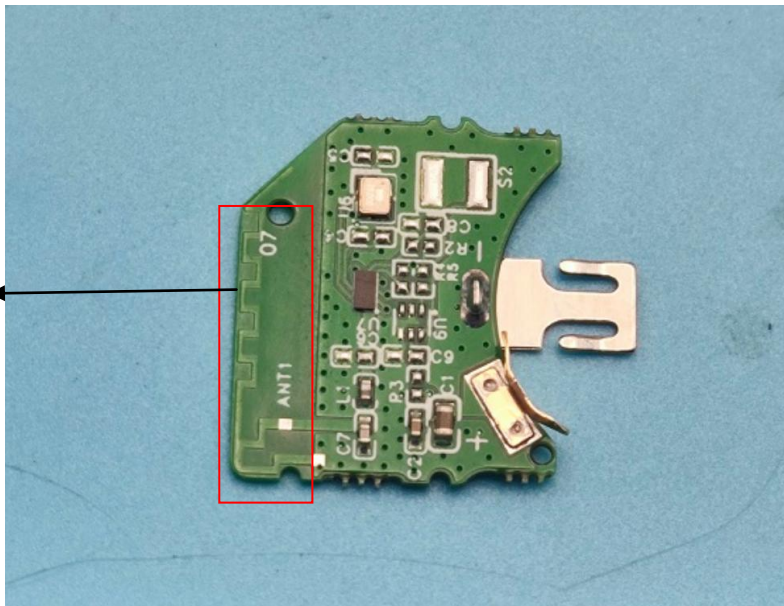

Internal photo

Antenna
2402-2480MHz