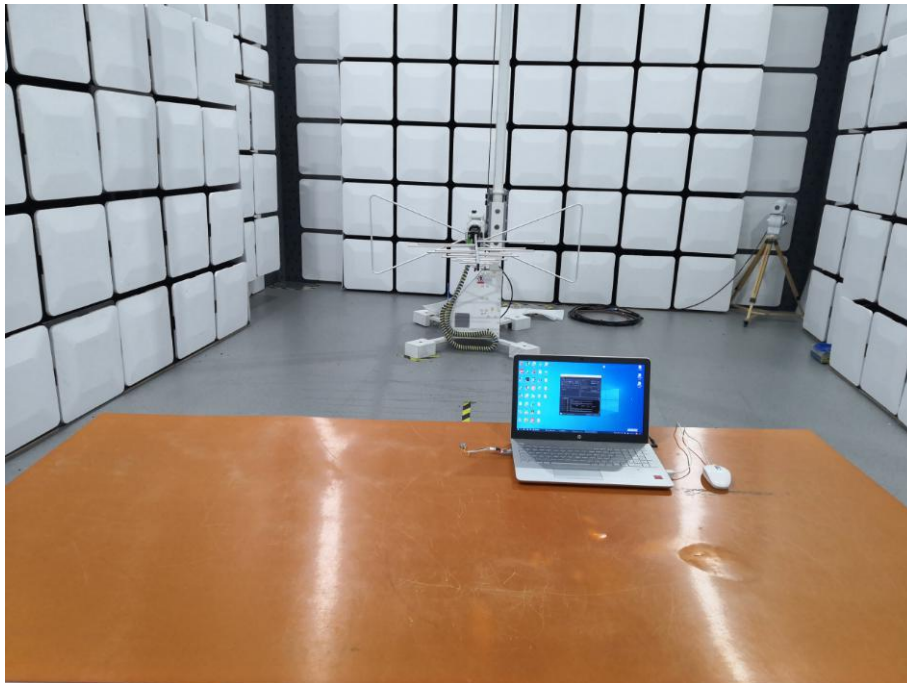

Model : MK06A

RF Conducted

Radiated Measurement (Below 1GHz)

Radiated Measurement (Above 1GHz)

CONDUCTED EMISSION TEST SETUP