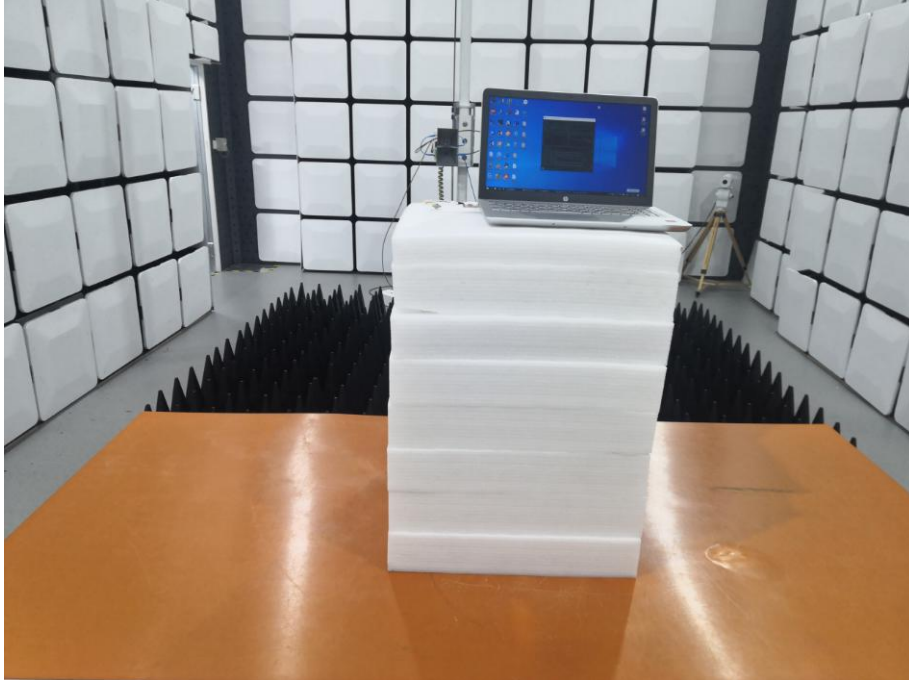

Model : MK06A

RF Conducted

Radiated Measurement (Below 1GHz)

Radiated Measurement (Above 1GHz)

CONDUCTED EMISSION TEST SETUP